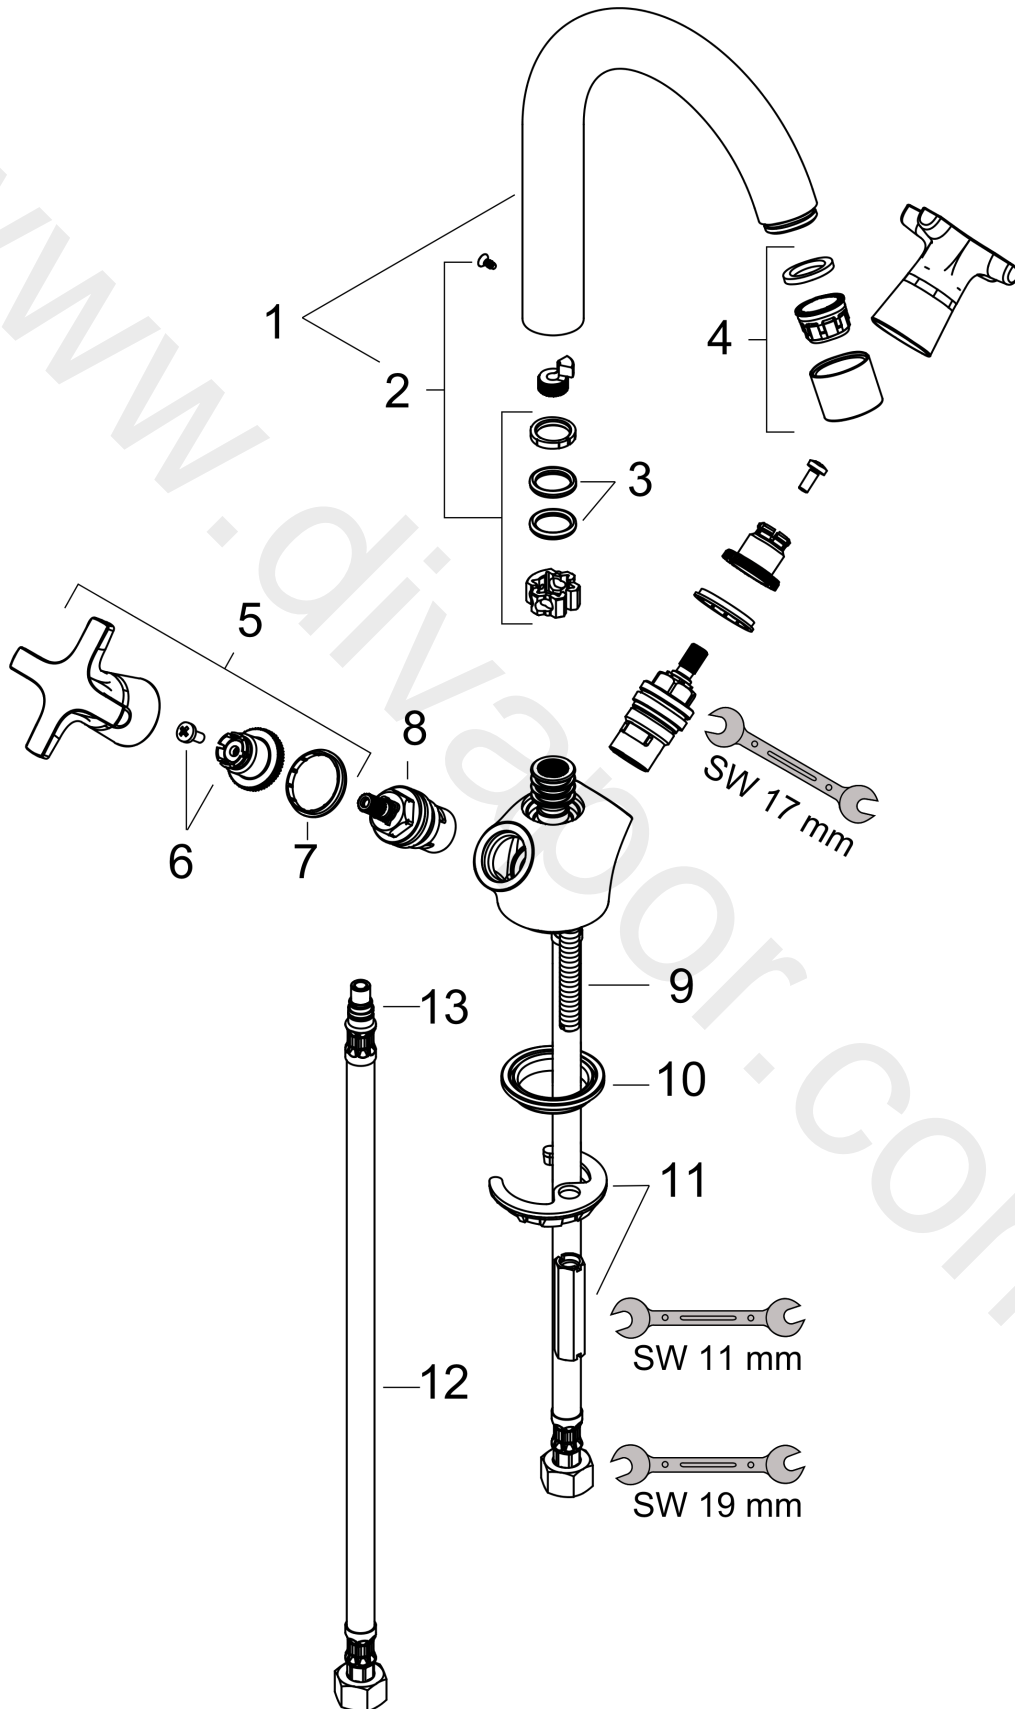

Logis Classic
2-handle basin mixer 150 LowPressure without waste set
 Surfaces: Article Number: **71271000**

Exploded Drawing

Year of production: 05/14 - 12/14

Logis Classic**2-handle basin mixer 150 LowPressure without waste set**Surfaces: Article Number: **71271000****Spare part list**Year of production: **05/14 - 12/14**

Pos.	Description	Article Number	Price	PU
1	spout cpl.	96521000	£ 173,00	1
2	sealing set	92646000	£ 20,50	1
3	O-Ring 14x2,5	98189000	£ 3,30	1
4	aerator M22x1	92255000	£ 25,00	1
5	handle	92222000	£ 64,00	1
6	handle fixing set	98932000	£ 16,10	1
7	set of color-rings cold / hot water	92225000	£ 6,10	1
8	shut off unit with spindle 1/2"	94142000	£ 35,00	1
9	screw M8 x 68	97736000	£ 6,10	1
10	seal Ø 42	98722000	£ 6,10	1
11	fixing set	96016000	£ 35,00	1
12	connection hose 450 mm M8x0,75 G3/8	97206000	£ 35,00	1
13	O-ring 7x1,5	98422000	£ 3,30	1