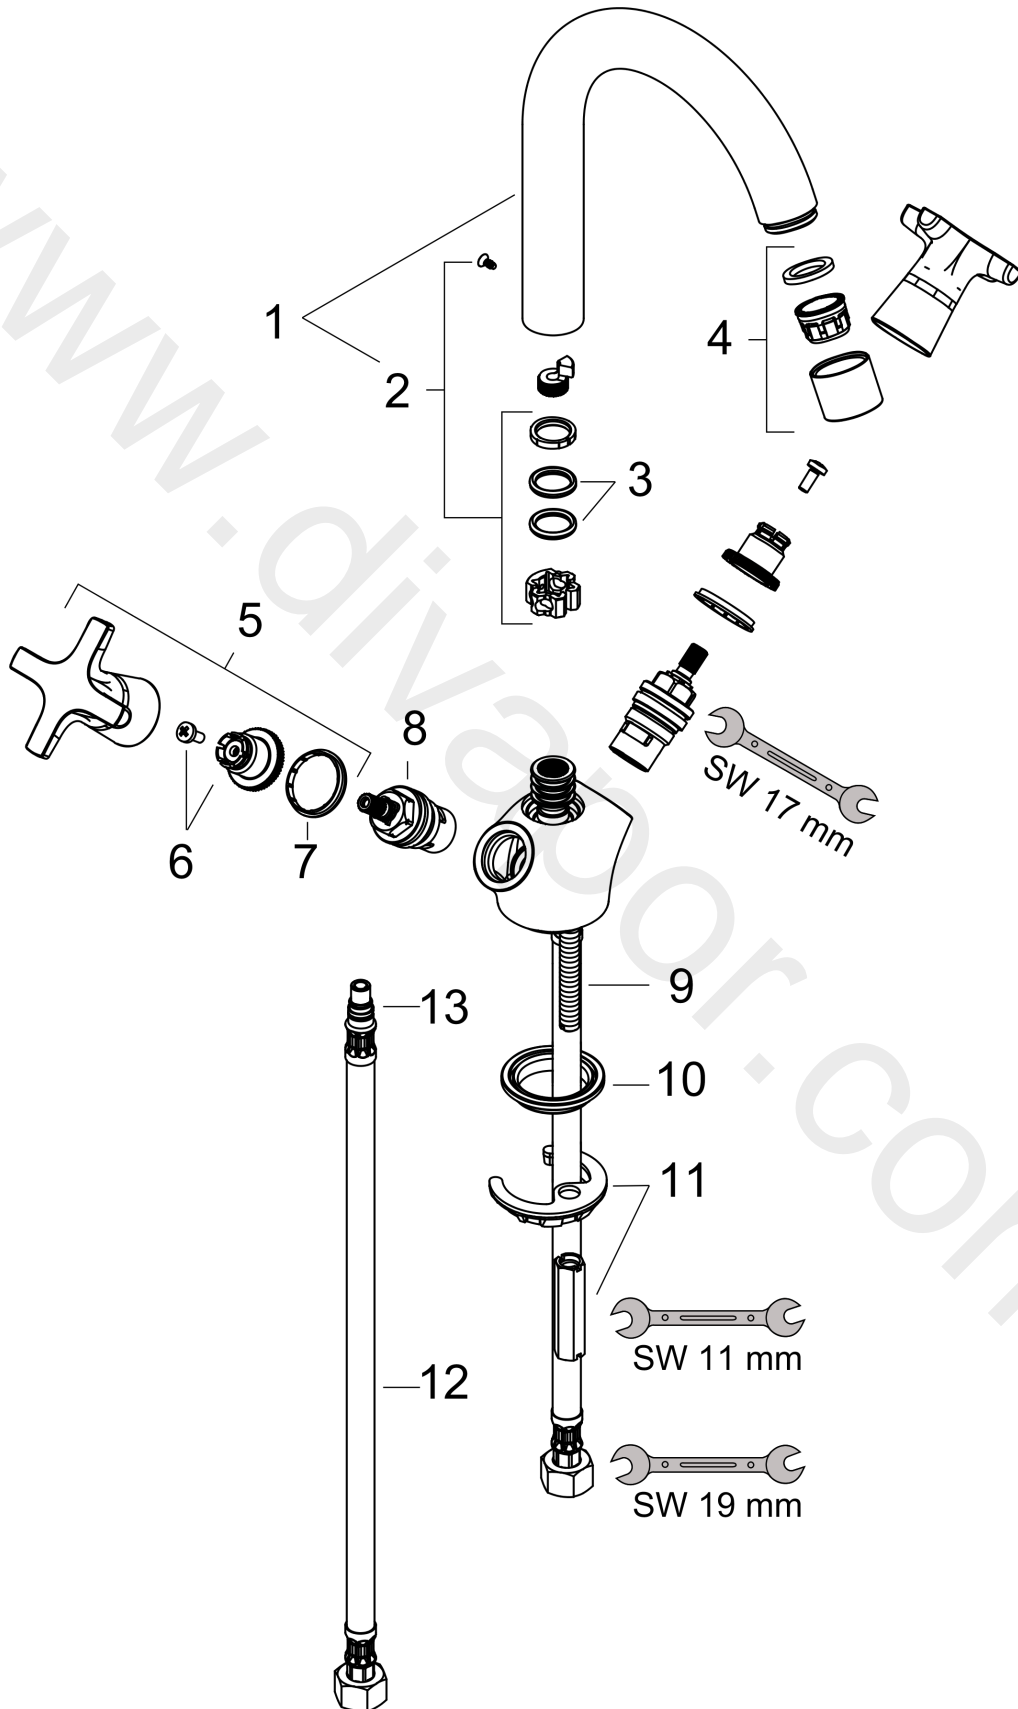

**Logis Classic**  
**2-handle basin mixer 150 LowPressure without waste set**  
 Surfaces: Article Number: 71271000

Exploded Drawing

Year of production: 01/15 - 12/20

**Logis Classic****2-handle basin mixer 150 LowPressure without waste set**Surfaces: Article Number: **71271000****Spare part list**

Year of production: 01/15 - 12/20

Pos.	Description	Article Number	Price	PU
1	spout cpl.	96521000	£ 173,00	1
2	sealing set	92646000	£ 20,50	1
3	O-Ring 14x2,5	98189000	£ 3,30	1
4	aerator M22x1	92255000	£ 25,00	1
5	handle	92222000	£ 64,00	1
6	handle fixing set	98932000	£ 16,10	1
7	set of color-rings cold / hot water	92225000	£ 6,10	1
8	shut off unit right closing	94009000	£ 43,00	1
9	screw M8 x 68	97736000	£ 6,10	1
10	seal Ø 42	98722000	£ 6,10	1
11	fixing set	96016000	£ 35,00	1
12	connection hose 450 mm M8x0,75 G3/8	97206000	£ 35,00	1
13	O-ring 7x1,5	98422000	£ 3,30	1