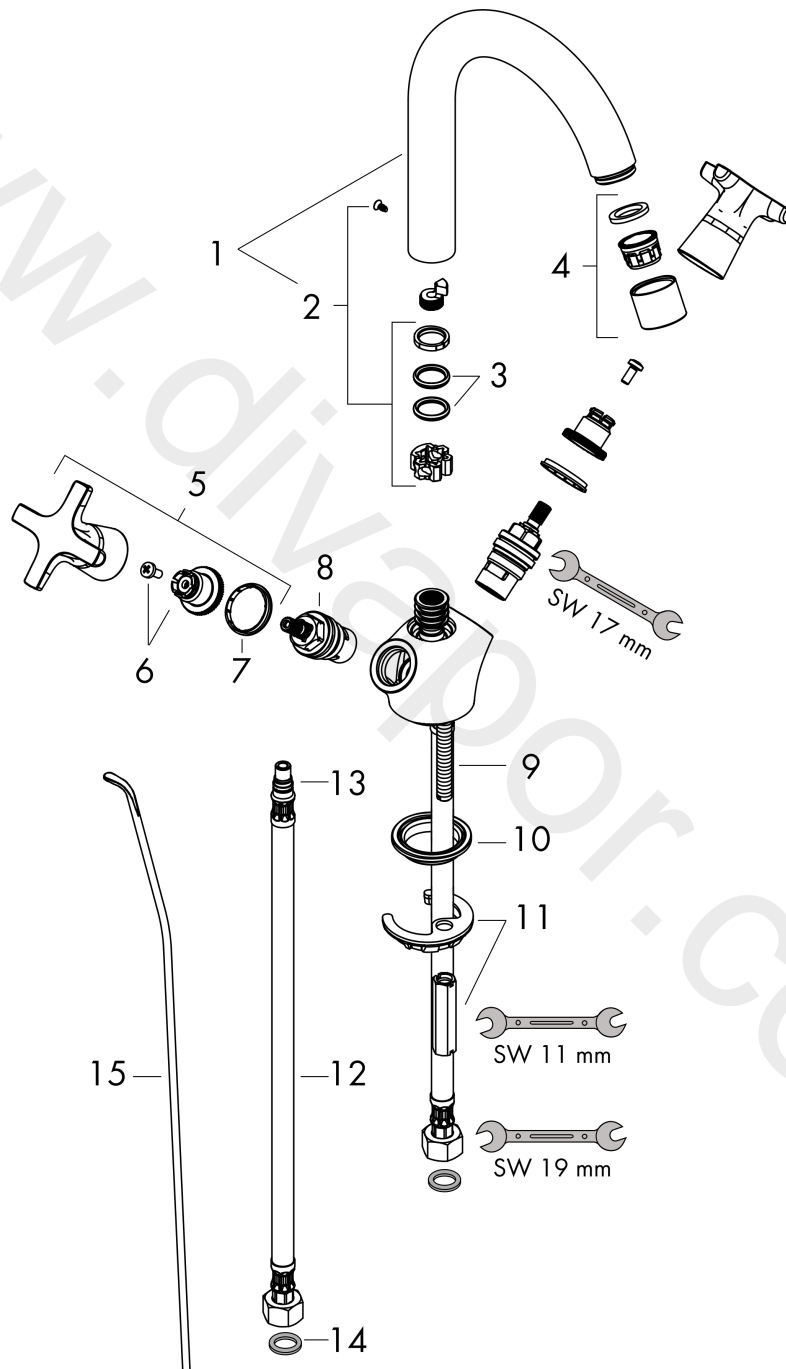

**Logis Classic**  
**2-handle basin mixer 150 with pop-up waste set**  
 Surfaces: Article Number: **71270000**

**Exploded Drawing**

Year of production: **04/14 - 12/14**

### 2-handle basin mixer 150 with pop-up waste set

Surfaces: Article Number: **71270000**

#### Spare part list

Year of production: **04/14 - 12/14**

Pos.	Description	Article Number	Price	PU
1	spout cpl.	96521000	£ 173,00	1
2	sealing set	92646000	£ 20,50	1
3	O-Ring 14x2,5	98189000	£ 3,30	1
4	aerator M22x1 (5 l/min)	95455000	£ 35,00	1
5	handle	92222000	£ 64,00	1
6	handle fixing set	98932000	£ 16,10	1
7	set of color-rings cold / hot water	92225000	£ 6,10	1
8	shut off unit with spindle 1/2"	94142000	£ 35,00	1
9	screw M8 x 68	97736000	£ 6,10	1
10	seal Ø 42	98722000	£ 6,10	1
11	fixing set	96016000	£ 35,00	1
12	connection hose 450 mm M8x0,75 G3/8	97206000	£ 35,00	1
13	O-ring 7x1,5	98422000	£ 3,30	1
14	pull rod	96657000	£ 13,30	1
a	pop up waste	92168000	£ 43,00	1