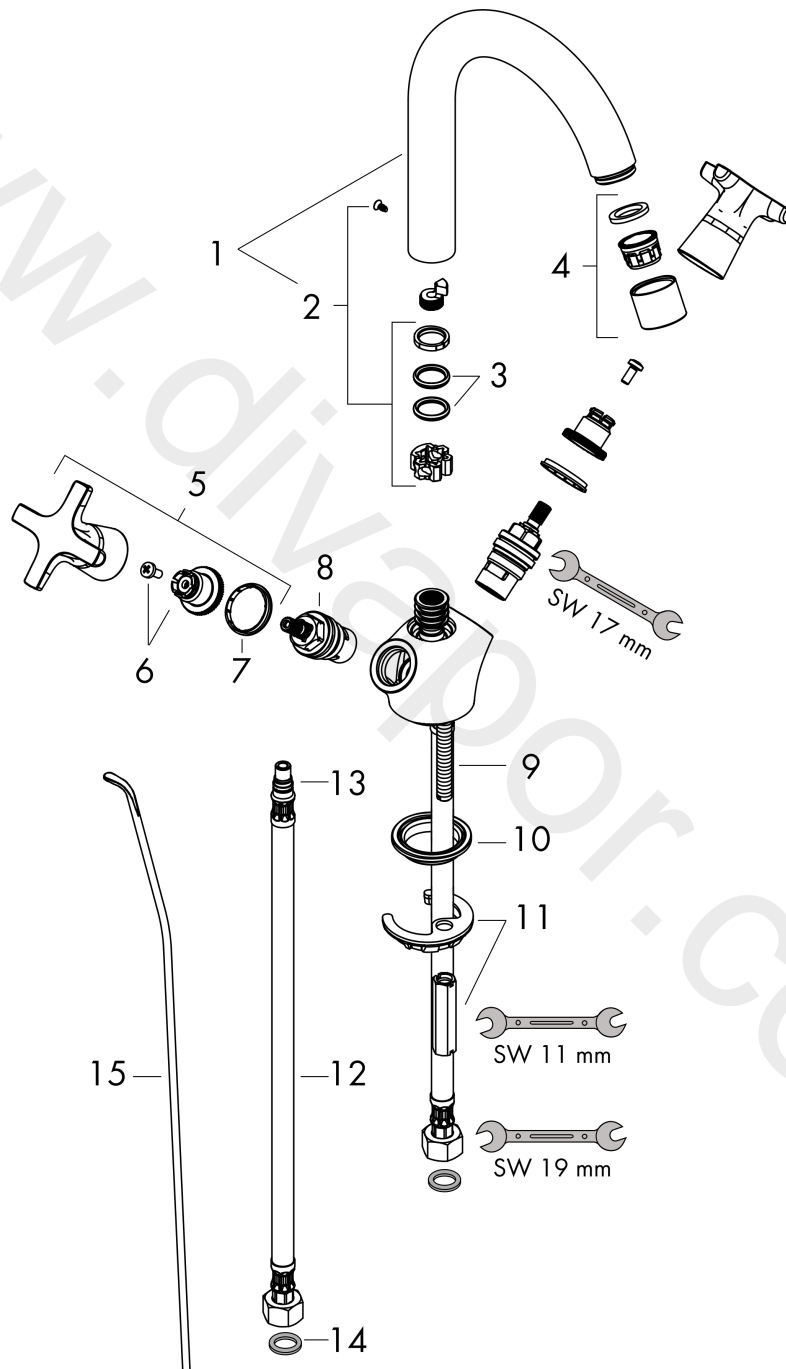

Logis Classic
2-handle basin mixer 150 with pop-up waste set
 Surfaces: Article Number: **71270000**

Exploded Drawing

Year of production: **01/15 - 12/20**

Logis Classic**2-handle basin mixer 150 with pop-up waste set**Surfaces: Article Number: **71270000****Spare part list**Year of production: **01/15 - 12/20**

Pos.	Description	Article Number	Price	PU
1	spout cpl.	96521000	£ 173,00	1
2	sealing set	92646000	£ 20,50	1
3	O-Ring 14x2,5	98189000	£ 3,30	1
4	aerator M22x1 (5 l/min)	92376000	£ 51,00	1
5	handle	92222000	£ 64,00	1
6	handle fixing set	98932000	£ 16,10	1
7	set of color-rings cold / hot water	92225000	£ 6,10	1
8	shut off unit right closing	94009000	£ 43,00	1
9	screw M8 x 68	97736000	£ 6,10	1
10	seal Ø 42	98722000	£ 6,10	1
11	fixing set	96016000	£ 35,00	1
12	connection hose 450 mm M8x0,75 G3/8	97206000	£ 35,00	1
13	O-ring 7x1,5	98422000	£ 3,30	1
14	pull rod	96657000	£ 13,30	1
a	pop up waste	92168000	£ 43,00	1