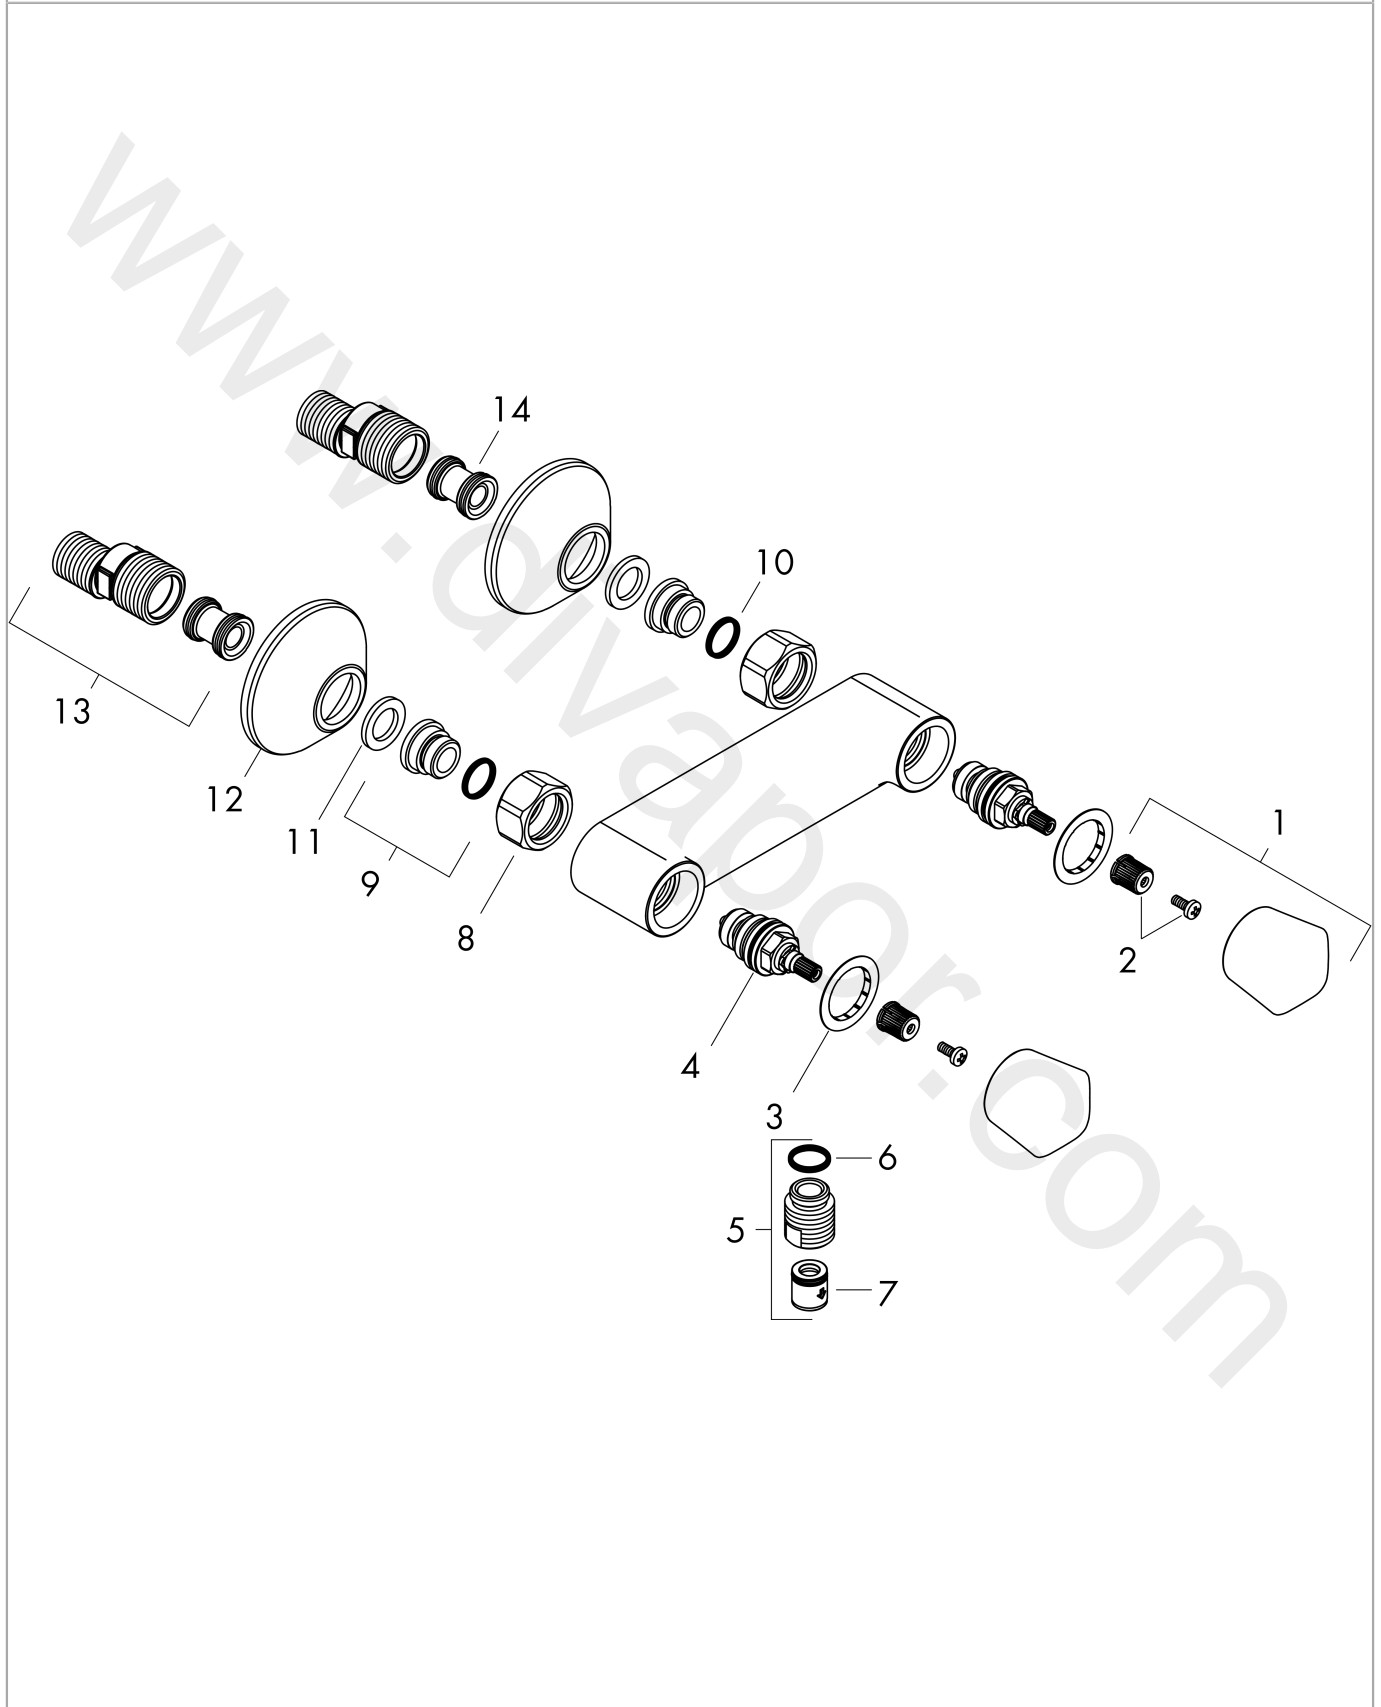

Logis

2-handle shower mixer for exposed installation

Finish: **Chrome** Article Number: **71263000**

Description

product features

- 1 function
- centre distance: 150 ± 12 mm
- maximum flow rate at 3 bar: 17 l/min
- flow rate of hand shower at 3 bar: 17 l/min
- ceramic valves hot/cold 90°
- non-return valve
- with silencer
- suitable for continuous flow water heaters
- hose connection DN15
- connection type: s-shaped connections

Article Details

Price excl. VAT

128,33 £

Product image

Scale drawing

Flowchart

Logis
2-handle shower mixer for exposed installation
 Finish: **Chrome** Article Number: **71263000**

Exploded Drawing

Year of production: >01/15

Logis

2-handle shower mixer for exposed installation

Finish: **Chrome** Article Number: **71263000**

Spare part list

Year of production: >01/15

Pos.	Description	Article Number	Price	PU
1	handle	92536000	£ 35,00	1
2	handle fixing set	98932000	£ 16,10	1
3	set of color-rings cold / hot water	96299000	£ 20,50	1
4	shut off unit right closing	94009000	£ 43,00	1
5	Hose Connection	96044000	£ 25,00	1
6	O-ring 14x2	98129000	£ 3,30	1
7	set of non return valves DW 15	94074000	£ 16,10	1
8	set of nuts	96157000	£ 35,00	1
9	connecting thread	97220000	£ 16,10	1
10	O-ring 15x2	98163000	£ 3,30	1
11	filter packing	96922000	£ 9,00	1
12	escutcheon Ø 70 mm	94135000	£ 13,30	1
13	set of S-unions (±12 mm)	94140000	£ 51,00	1
14	noise reduction	96429000	£ 6,10	1
a	set of S-unions (±32 mm)	98592000	£ 43,00	1