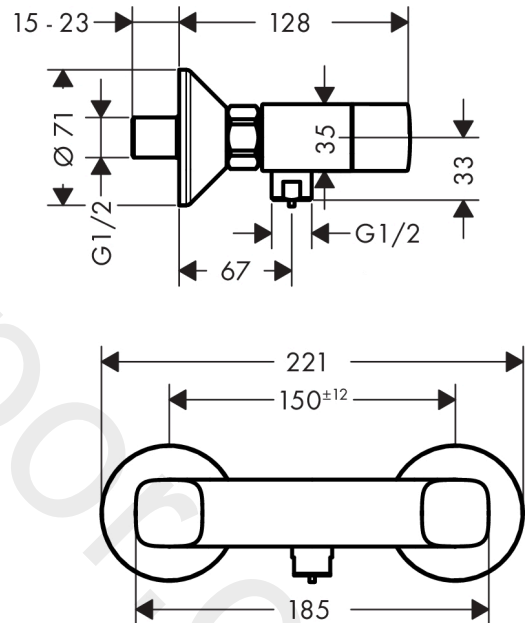

Logis

2-handle shower mixer for exposed installation

Finish: **Chrome** Article Number: **71263000**

Description

product features

- 1 function
- centre distance: 150 ± 12 mm
- maximum flow rate at 3 bar: 17 l/min
- flow rate of hand shower at 3 bar: 17 l/min
- ceramic valves hot/cold 90°
- non-return valve
- with silencer
- suitable for continuous flow water heaters
- hose connection DN15
- connection type: s-shaped connections

Article Details

Price excl. VAT

128,33 £

Product image

Scale drawing

Flowchart

Logis
2-handle shower mixer for exposed installation
 Finish: **Chrome** Article Number: **71263000**

Exploded Drawing

Year of production: >01/15

Logis

2-handle shower mixer for exposed installation

Finish: **Chrome** Article Number: **71263000**

Spare part list

Year of production: >01/15

Pos.	Description	Article Number	Price	PU
1	handle	92536000	£ 35,00	1
2	handle fixing set	98932000	£ 16,10	1
3	set of color-rings cold / hot water	96299000	£ 20,50	1
4	shut off unit right closing	94009000	£ 43,00	1
5	Hose Connection	96044000	£ 25,00	1
6	O-ring 14x2	98129000	£ 3,30	1
7	set of non return valves DW 15	94074000	£ 16,10	1
8	set of nuts	96157000	£ 35,00	1
9	connecting thread	97220000	£ 16,10	1
10	O-ring 15x2	98163000	£ 3,30	1
11	filter packing	96922000	£ 9,00	1
12	escutcheon Ø 70 mm	94135000	£ 13,30	1
13	set of S-unions (±12 mm)	94140000	£ 51,00	1
14	noise reduction	96429000	£ 6,10	1
a	set of S-unions (±32 mm)	98592000	£ 43,00	1