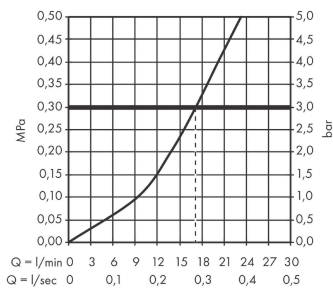

Logis

2-handle shower mixer for exposed installation

Finish: **Chrome** Article Number: **71263000**

Description

product features

- 1 function
- centre distance: 150 ± 12 mm
- maximum flow rate at 3 bar: 17 l/min
- flow rate of hand shower at 3 bar: 17 l/min
- ceramic valves hot/cold 90°
- non-return valve
- with silencer
- suitable for continuous flow water heaters
- hose connection DN15
- connection type: s-shaped connections

Article Details

Price excl. VAT

128,33 £

Product image

Scale drawing

Flowchart

Logis
2-handle shower mixer for exposed installation
 Finish: **Chrome** Article Number: **71263000**

Exploded Drawing