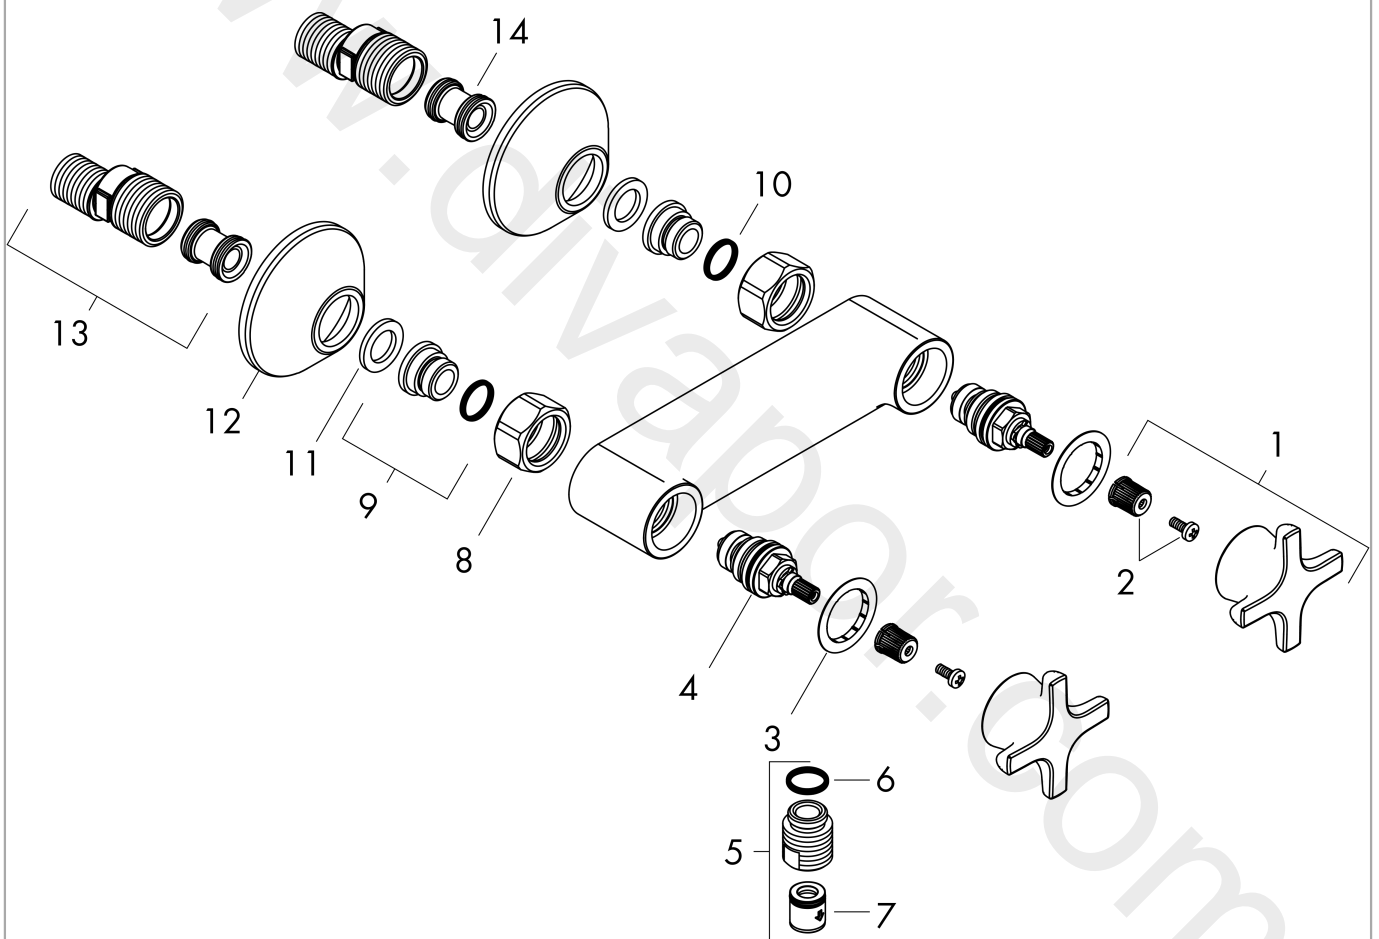

Logis Classic
2-handle shower mixer for exposed installation
 Surfaces: Article Number: **71260000**

Exploded Drawing

Year of production: **01/15 - 12/20**

Logis Classic
2-handle shower mixer for exposed installation
 Surfaces: Article Number: **71260000**

Spare part list

Year of production: **01/15 - 12/20**

Pos.	Description	Article Number	Price	PU
1	-	92355000	£ 64,00	1
2	handle fixing set	98932000	£ 16,10	1
3	set of color-rings cold / hot water	96299000	£ 20,50	1
4	shut off unit right closing	94009000	£ 43,00	1
5	Hose Connection	96044000	£ 25,00	1
6	O-ring 14x2	98129000	£ 3,30	1
7	set of non return valves DW 15	94074000	£ 16,10	1
8	set of nuts	96157000	£ 35,00	1
9	connecting thread	97220000	£ 16,10	1
10	O-ring 15x2	98163000	£ 3,30	1
11	filter packing	96922000	£ 9,00	1
12	escutcheon Ø 70 mm	94135000	£ 13,30	1
13	set of S-unions (±12 mm)	94140000	£ 51,00	1
14	noise reduction	96429000	£ 6,10	1
a	set of S-unions (±32 mm)	98592000	£ 43,00	1