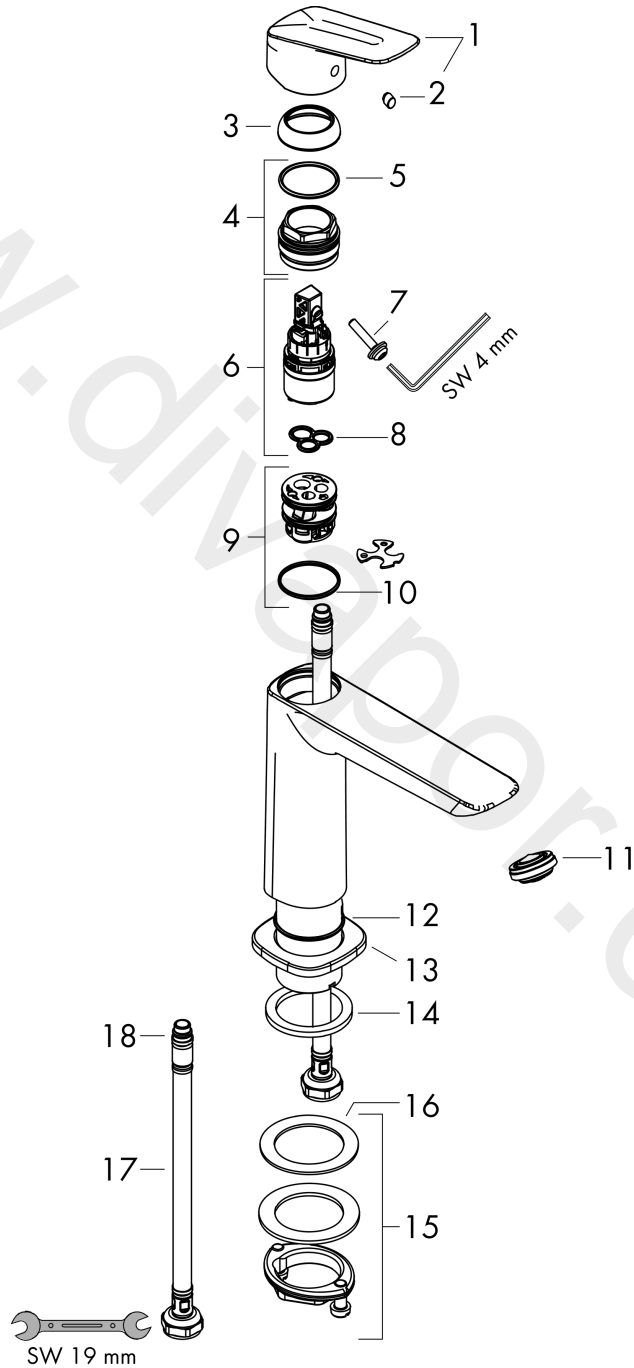

##### product features

- ComfortZone 240
- projection: 172 mm
- spout height: 232 mm
- handle variant: lever handle
- spray type: normal spray
- maximum flow rate at 3 bar: 5 l/min
- ceramic cartridge
- temperature limitation adjustable
- suitable for continuous flow water heaters
- connection type: G 3/8 connections
- connection dimension: DN15
- EU taxonomy: max. 6 l/min - Substantial Contribution (SC) possible
- WRAS 2306044
- WRAS 2306044 - Approval letter 2306044

#### Scale drawing

**Logis**

**Single lever basin mixer 240 Fine without waste set**

Finish: **Chrome** Article Number: **71258000**

**Flowchart**

**Logis**  
**Single lever basin mixer 240 Fine without waste set**  
 Finish: **Chrome** Article Number: **71258000**

**Exploded Drawing**

Year of production: >06/21

### Spare part list

Year of production: >06/21

Pos.	Description	Article Number	Price	PU
1	handle	94376000	£ 64,00	1
2	screw cover	96338000	£ 3,30	1
3	flange	98863000	£ 51,00	1
4	nut	98864000	£ 43,00	1
5	O-ring 24x2	98388000	£ 3,30	1
6	cartridge, assy	97685000	£ 64,00	1
7	locking screw for handle	95140000	£ 6,10	1
8	seal	98865000	£ 35,00	1
9	adapter for cartridge	98866000	£ 35,00	1
10	O-ring 23x2	98398000	£ 3,30	1
11	aerator M24x1 (5 l/min)	94364000	£ 9,00	1
12	O-ring 30x1,5	98433000	£ 3,30	1
13	escutcheon	94382000	£ 35,00	1
14	flat seal	98749000	£ 6,10	1
15	fixing set (Ø 32)	13961000	£ 25,00	1
16	lever collar	97548000	£ 3,30	1
17	connection hose 600 mm M8x0,75 G3/8	96510000	£ 25,00	1
18	O-ring 7x1,5	98422000	£ 3,30	1
a	push-open waste set	50105000	£ 40,00	1
b	fixation extension 35 mm	13898000	£ 79,00	1