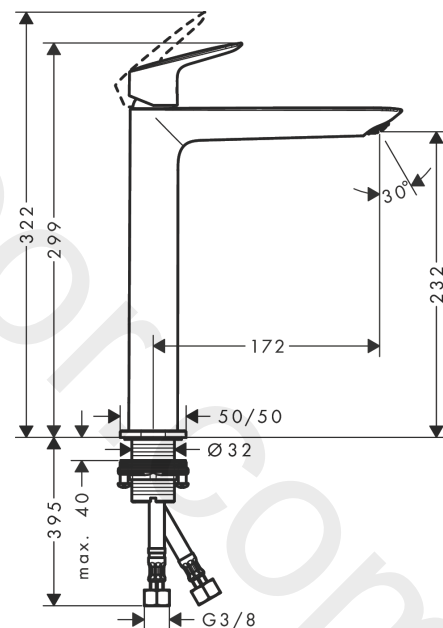

Scale drawing