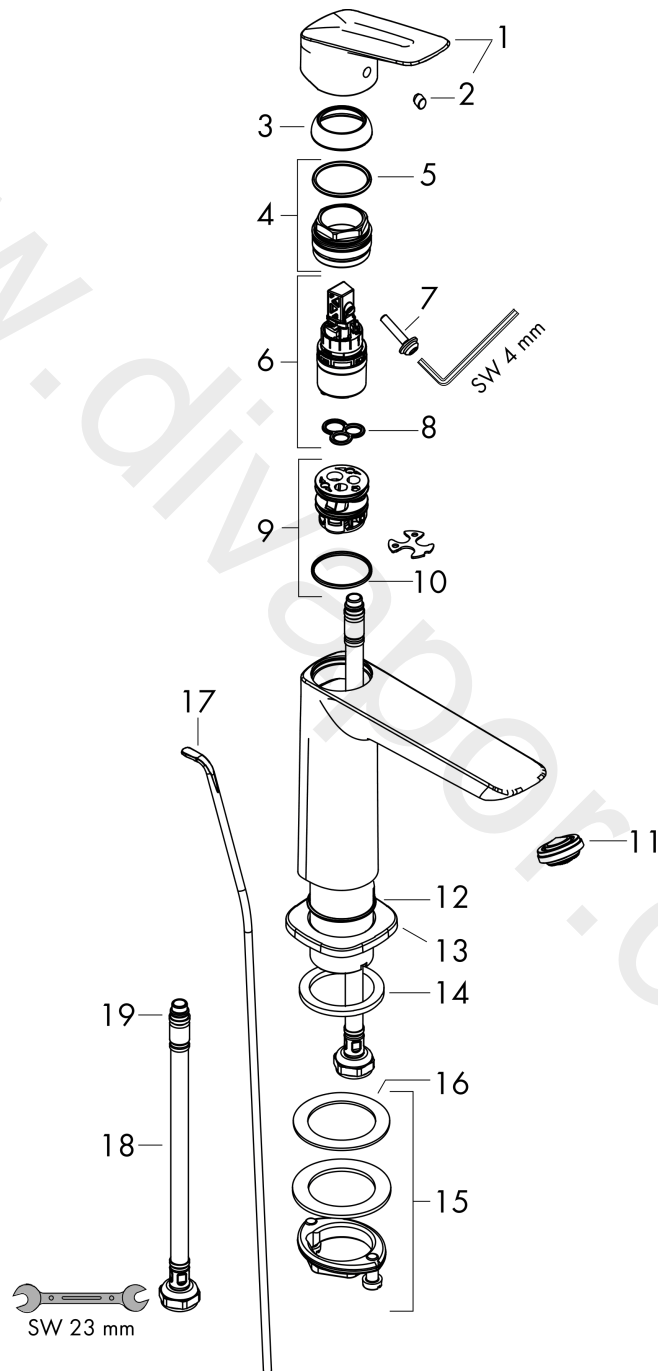

##### product features

- consists of: single lever basin mixer, waste set
- ComfortZone 240
- projection: 172 mm
- spout height: 232 mm
- handle variant: lever handle
- spray type: normal spray
- maximum flow rate at 3 bar: 5 l/min
- ceramic cartridge
- temperature limitation adjustable
- suitable for continuous flow water heaters
- push-open waste set G 1¼
- material waste set: synthetic
- connection type: G ½ connections
- connection dimension: DN15

#### Scale drawing

**Logis**

**Single lever basin mixer 240 Fine with push-open waste set**

Finish: **Chrome** Article Number: **71257007**

**Flowchart**

**Logis**  
**Single lever basin mixer 240 Fine with push-open waste set**  
 Finish: **Chrome** Article Number: **71257007**

## Logis

Single lever basin mixer 240 Fine with push-open waste set

Finish: **Chrome** Article Number: **71257007**

### Spare part list

Year of production: >06/21

Pos.	Description	Article Number	Price	PU
1	handle	94376000	£ 64,00	1
2	screw cover	96338000	£ 3,30	1
3	flange	98863000	£ 51,00	1
4	nut	98864000	£ 43,00	1
5	O-ring 24x2	98388000	£ 3,30	1
6	cartridge, assy	97685000	£ 64,00	1
7	locking screw for handle	95140000	£ 6,10	1
8	seal	98865000	£ 35,00	1
9	adapter for cartridge	98866000	£ 35,00	1
10	O-ring 23x2	98398000	£ 3,30	1
11	aerator M24x1 (5 l/min)	94364000	£ 9,00	1
12	O-ring 30x1,5	98433000	£ 3,30	1
13	escutcheon	94382000	£ 35,00	1
14	flat seal	98749000	£ 6,10	1
15	fixing set (Ø 32)	13961000	£ 25,00	1
16	lever collar	97548000	£ 3,30	1
17	pull rod	96657000	£ 13,30	1
18	connection hose 600 mm M8x0,75 G1/2	92482000	£ 43,00	1
19	O-ring 6,6x1,6	93019000	£ 3,30	1
a	pop up waste	92168007	-	1