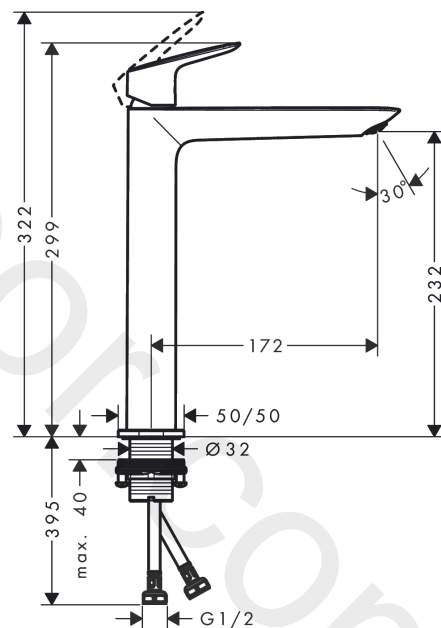

### Single lever basin mixer 240 Fine with push-open waste set

Finish: **Chrome** Article Number: **71257007**

##### product features

- consists of: single lever basin mixer, waste set
- ComfortZone 240
- projection: 172 mm
- spout height: 232 mm
- handle variant: lever handle
- spray type: normal spray
- maximum flow rate at 3 bar: 5 l/min
- ceramic cartridge
- temperature limitation adjustable
- suitable for continuous flow water heaters
- push-open waste set G 1¼
- material waste set: synthetic
- connection type: G ½ connections
- connection dimension: DN15

#### Scale drawing

**Logis**

**Single lever basin mixer 240 Fine with push-open waste set**

Finish: **Chrome** Article Number: **71257007**

**Flowchart**

**Logis**  
**Single lever basin mixer 240 Fine with push-open waste set**  
 Finish: **Chrome** Article Number: **71257007**

### Spare part list

Year of production: >06/21

Pos.	Description	Article Number	Price	PU
1	handle	94376000	£ 64,00	1
2	screw cover	96338000	£ 3,30	1
3	flange	98863000	£ 51,00	1
4	nut	98864000	£ 43,00	1
5	O-ring 24x2	98388000	£ 3,30	1
6	cartridge, assy	97685000	£ 64,00	1
7	locking screw for handle	95140000	£ 6,10	1
8	seal	98865000	£ 35,00	1
9	adapter for cartridge	98866000	£ 35,00	1
10	O-ring 23x2	98398000	£ 3,30	1
11	aerator M24x1 (5 l/min)	94364000	£ 9,00	1
12	O-ring 30x1,5	98433000	£ 3,30	1
13	escutcheon	94382000	£ 35,00	1
14	flat seal	98749000	£ 6,10	1
15	fixing set (Ø 32)	13961000	£ 25,00	1
16	lever collar	97548000	£ 3,30	1
17	pull rod	96657000	£ 13,30	1
18	connection hose 600 mm M8x0,75 G1/2	92482000	£ 43,00	1
19	O-ring 6,6x1,6	93019000	£ 3,30	1
a	pop up waste	92168007	-	1