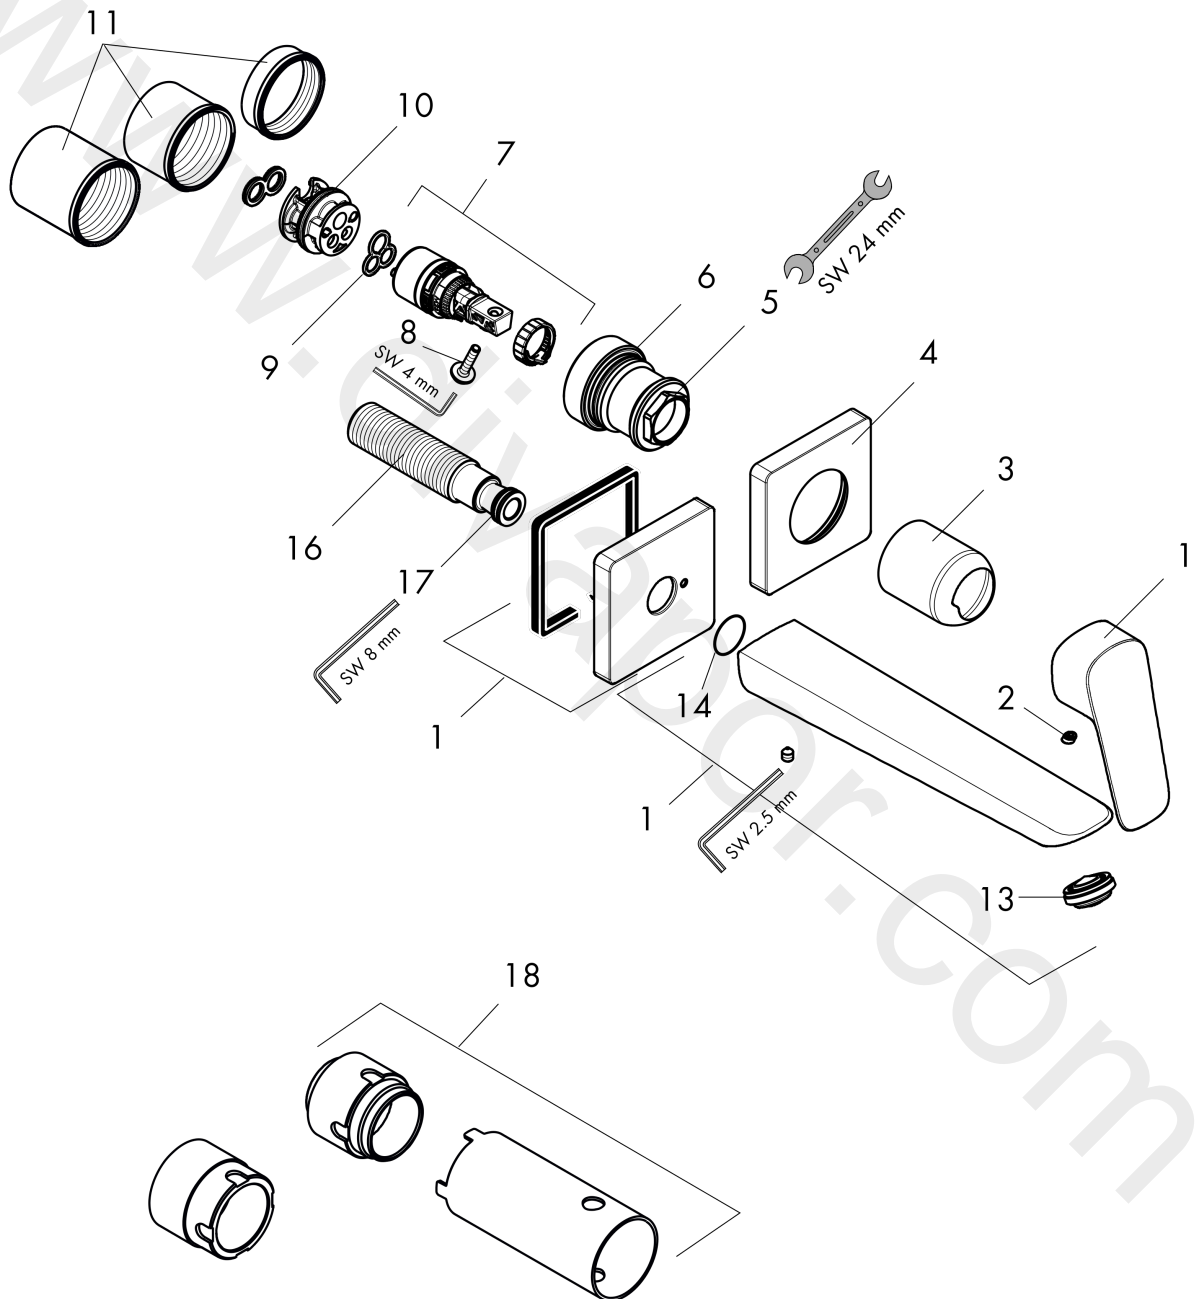

Logis**Single lever basin mixer for concealed installation Fine wall-mounted with spout 20,6 cm without waste set**Finish: **Chrome** Article Number: **71256001****Description****product features**

- projection: 206 mm
- handle variant: lever handle
- spray type: normal spray
- maximum flow rate at 3 bar: 4,5 l/min
- ceramic cartridge
- temperature limitation adjustable
- suitable for continuous flow water heaters
- connection type: basic set
- connection dimension: DN15
- handle can be positioned on the right or left, depending on the basic set installation

Technology**Product image**

Logis

Single lever basin mixer for concealed installation Fine wall-mounted with spout 20,6 cm without waste set

Finish: **Chrome** Article Number: **71256001**

Exploded Drawing

Year of production: >11/21

Logis

Single lever basin mixer for concealed installation Fine wall-mounted with spout 20,6 cm without waste set

Finish: **Chrome** Article Number: **71256001**

Spare part list

Year of production: >11/21

Pos.	Description	Article Number	Price	PU
1	handle	94400000	£ 35,00	1
2	screw cover	96338000	£ 3,30	1
3	sleeve	93053000	£ 43,00	1
4	escutcheon for handle	93161000	£ 64,00	1
5	nut	93141000	£ 43,00	1
6	O-ring 26x2	98147000	£ 3,30	1
7	cartridge, assy	97685000	£ 64,00	1
8	locking screw for handle	95140000	£ 6,10	1
9	seal	98865000	£ 35,00	1
10	adapter for cartridge	95634000	£ 13,30	1
11	fixing set	97971000	£ 43,00	1
12	spout cpl.	94401000	£ 35,00	1
13	aerator M24x1 (4,5 l/min)	94364001	£ 9,00	1
14	O-ring 18x1,5	98231000	£ 3,30	1
15	escutcheon for spout	93162000	£ 43,00	1
16	connecting thread G½	95626000	£ 43,00	1
17	O-ring 13x2	98128000	£ 3,30	1
18	extension set 25 mm for 13622180	31971000	£ 169,00	1
a	base body	13622181	-	1