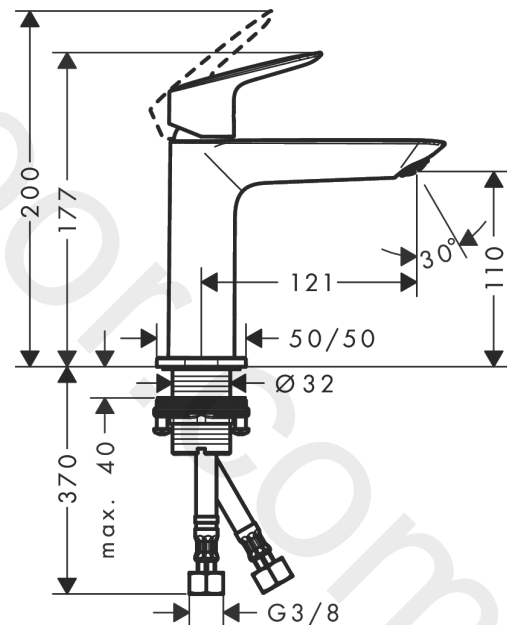

Logis

Single lever basin mixer 110 Fine CoolStart without waste set

Finish: **Chrome** Article Number: **71255000**

Description

product features

- ComfortZone 110
- projection: 121 mm
- spout height: 110 mm
- handle variant: lever handle
- spray type: normal spray
- maximum flow rate at 3 bar: 5 l/min
- ceramic cartridge
- temperature limitation adjustable
- suitable for continuous flow water heaters
- connection type: G 3/8 connections
- connection dimension: DN15
- cold water in basic handle position
- EU taxonomy: max. 6 l/min - Substantial Contribution (SC) possible
- WRAS 2306044
- WRAS 2306044 - Approval letter 2306044

Article Details

Price excl. VAT

116,67 £

Technology

Product image

Scale drawing

Logis

Single lever basin mixer 110 Fine CoolStart without waste set

Finish: **Chrome** Article Number: **71255000**

Flowchart

www.divapor.com

Logis
 Single lever basin mixer 110 Fine CoolStart without waste set
 Finish: **Chrome** Article Number: **71255000**

Exploded Drawing

Year of production: >05/21

Logis**Single lever basin mixer 110 Fine CoolStart without waste set**Finish: **Chrome** Article Number: **71255000****Spare part list**

Year of production: >05/21

Pos.	Description	Article Number	Price	PU
1	handle	94377000	£ 64,00	1
2	screw cover	96338000	£ 3,30	1
3	flange	98863000	£ 51,00	1
4	nut	98864000	£ 43,00	1
5	O-ring 24x2	98388000	£ 3,30	1
6	cartridge, assy	97685000	£ 64,00	1
7	locking screw for handle	95140000	£ 6,10	1
8	seal	98865000	£ 35,00	1
9	adapter for cartridge	95975000	£ 9,00	1
10	O-ring 23x2	98398000	£ 3,30	1
11	aerator M24x1 (5 l/min)	94364000	£ 9,00	1
12	O-ring 30x1,5	98433000	£ 3,30	1
13	escutcheon	94382000	£ 35,00	1
14	flat seal	98749000	£ 6,10	1
15	fixing set (Ø 32)	13961000	£ 25,00	1
16	lever collar	97548000	£ 3,30	1
17	connection hose 450 mm M8x0,75 G3/8	97206000	£ 35,00	1
18	O-ring 6,6x1,6	93019000	£ 3,30	1
a	push-open waste set	50105000	£ 40,00	1
b	fixation extension 35 mm	13898000	£ 79,00	1