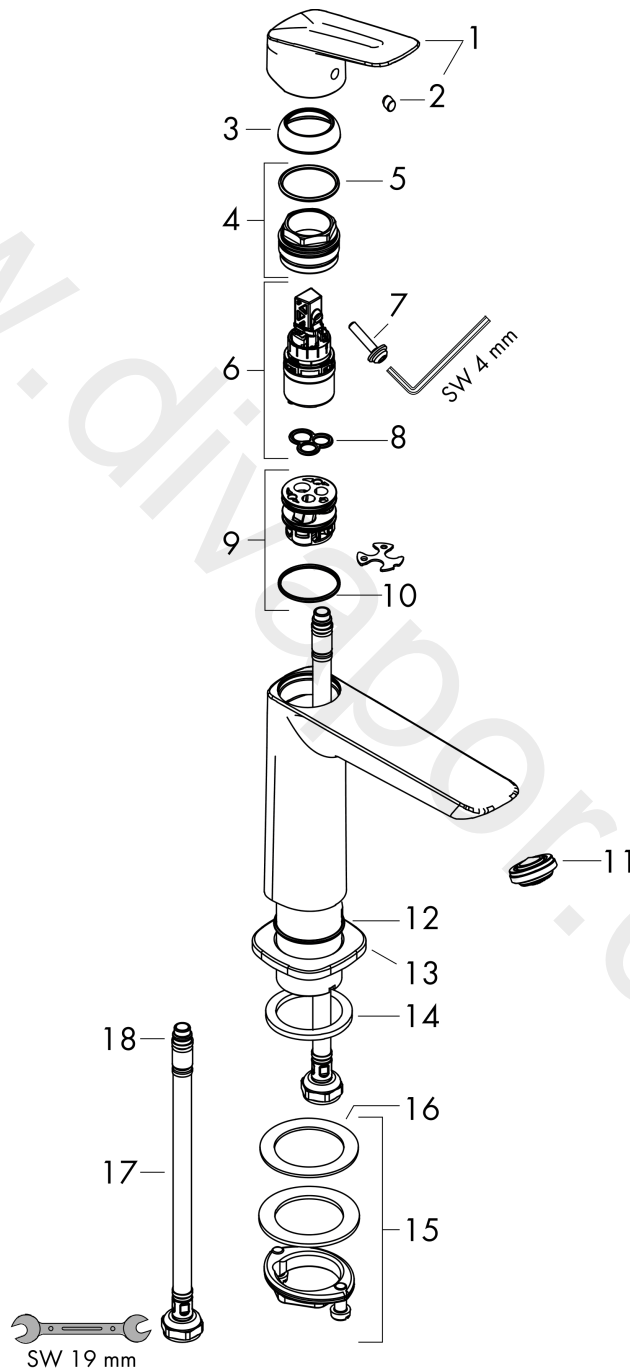

Logis

Single lever basin mixer 110 Fine CoolStart without waste set

Finish: **Chrome** Article Number: **71255000**

Description

product features

- ComfortZone 110
- projection: 121 mm
- spout height: 110 mm
- handle variant: lever handle
- spray type: normal spray
- maximum flow rate at 3 bar: 5 l/min
- ceramic cartridge
- temperature limitation adjustable
- suitable for continuous flow water heaters
- connection type: G 3/8 connections
- connection dimension: DN15
- cold water in basic handle position
- EU taxonomy: max. 6 l/min - Substantial Contribution (SC) possible
- WRAS 2306044
- WRAS 2306044 - Approval letter 2306044

Finish: **Chrome** Article Number: **71255000**

Flowchart

www.divapor.com

Logis
 Single lever basin mixer 110 Fine CoolStart without waste set
 Finish: **Chrome** Article Number: **71255000**

Exploded Drawing

Year of production: >05/21

Logis**Single lever basin mixer 110 Fine CoolStart without waste set**Finish: **Chrome** Article Number: **71255000****Spare part list**

Year of production: >05/21

Pos.	Description	Article Number	Price	PU
1	handle	94377000	£ 64,00	1
2	screw cover	96338000	£ 3,30	1
3	flange	98863000	£ 51,00	1
4	nut	98864000	£ 43,00	1
5	O-ring 24x2	98388000	£ 3,30	1
6	cartridge, assy	97685000	£ 64,00	1
7	locking screw for handle	95140000	£ 6,10	1
8	seal	98865000	£ 35,00	1
9	adapter for cartridge	95975000	£ 9,00	1
10	O-ring 23x2	98398000	£ 3,30	1
11	aerator M24x1 (5 l/min)	94364000	£ 9,00	1
12	O-ring 30x1,5	98433000	£ 3,30	1
13	escutcheon	94382000	£ 35,00	1
14	flat seal	98749000	£ 6,10	1
15	fixing set (Ø 32)	13961000	£ 25,00	1
16	lever collar	97548000	£ 3,30	1
17	connection hose 450 mm M8x0,75 G3/8	97206000	£ 35,00	1
18	O-ring 6,6x1,6	93019000	£ 3,30	1
a	push-open waste set	50105000	£ 40,00	1
b	fixation extension 35 mm	13898000	£ 79,00	1