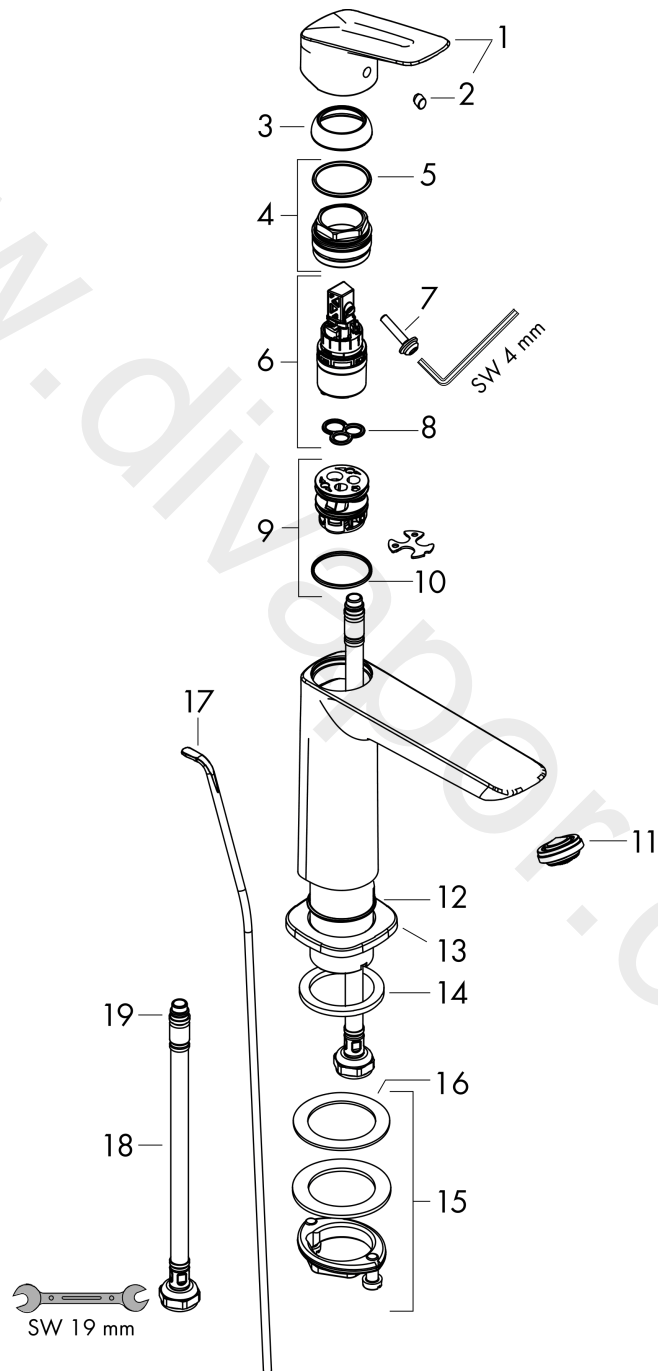

##### product features

- consists of: single lever basin mixer, waste set
- ComfortZone 110
- projection: 121 mm
- spout height: 110 mm
- handle variant: lever handle
- spray type: normal spray
- maximum flow rate at 3 bar: 5 l/min
- ceramic cartridge
- temperature limitation adjustable
- suitable for continuous flow water heaters
- pop-up waste set G 1¼
- material waste set: synthetic
- connection type: G ¾ connections
- connection dimension: DN15
- cold water in basic handle position
- EU taxonomy: max. 6 l/min - Substantial Contribution (SC) possible
- WRAS 2306044
- WRAS 2306044 - Approval letter 2306044

#### Scale drawing

**Logis**

**Single lever basin mixer 110 Fine CoolStart with pop-up waste set**

Finish: **Chrome** Article Number: **71254000**

**Flowchart**

www.divapor.com

Logis

Single lever basin mixer 110 Fine CoolStart with pop-up waste set

Finish: **Chrome** Article Number: **71254000**

Exploded Drawing

Year of production: >05/21

**Logis****Single lever basin mixer 110 Fine CoolStart with pop-up waste set**Finish: **Chrome** Article Number: **71254000****Spare part list**

Year of production: &gt;05/21

Pos.	Description	Article Number	Price	PU
1	handle	94377000	£ 64,00	1
2	screw cover	96338000	£ 3,30	1
3	flange	98863000	£ 51,00	1
4	nut	98864000	£ 43,00	1
5	O-ring 24x2	98388000	£ 3,30	1
6	cartridge, assy	97685000	£ 64,00	1
7	locking screw for handle	95140000	£ 6,10	1
8	seal	98865000	£ 35,00	1
9	adapter for cartridge	95975000	£ 9,00	1
10	O-ring 23x2	98398000	£ 3,30	1
11	aerator M24x1 (5 l/min)	94364000	£ 9,00	1
12	O-ring 30x1,5	98433000	£ 3,30	1
13	escutcheon	94382000	£ 35,00	1
14	flat seal	98749000	£ 6,10	1
15	fixing set (Ø 32)	13961000	£ 25,00	1
16	lever collar	97548000	£ 3,30	1
17	pull rod	96657000	£ 13,30	1
18	connection hose 450 mm M8x0,75 G3/8	97206000	£ 35,00	1
19	O-ring 6,6x1,6	93019000	£ 3,30	1
a	pop up waste	92168000	£ 43,00	1
b	fixation extension 35 mm	13898000	£ 79,00	1