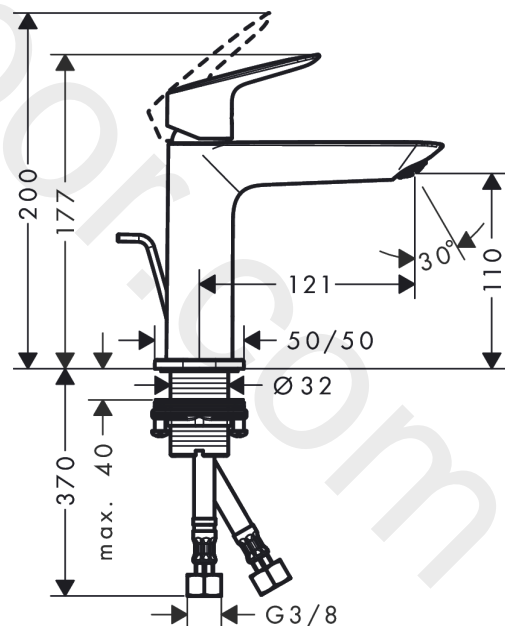

Scale drawing