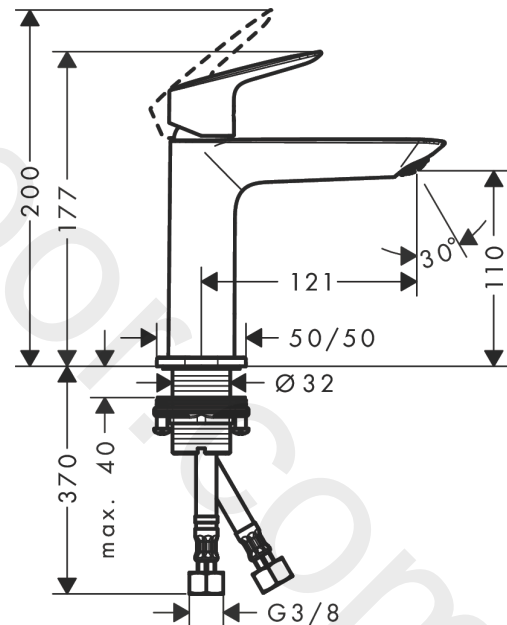

Logis

Single lever basin mixer 110 Fine without waste set

Finish: **Chrome** Article Number: **71253000**

Description

product features

- ComfortZone 110
- projection: 121 mm
- spout height: 110 mm
- handle variant: lever handle
- spray type: normal spray
- maximum flow rate at 3 bar: 5 l/min
- ceramic cartridge
- temperature limitation adjustable
- suitable for continuous flow water heaters
- connection type: G 3/8 connections
- connection dimension: DN15
- EU taxonomy: max. 6 l/min - Substantial Contribution (SC) possible
- WRAS 2306044
- WRAS 2306044 - Approval letter 2306044

Article Details

Price excl. VAT

116,67 £

Technology

Product image

Scale drawing

Logis

Single lever basin mixer 110 Fine without waste set

Finish: **Chrome** Article Number: **71253000**

Flowchart

Logis
Single lever basin mixer 110 Fine without waste set
 Finish: **Chrome** Article Number: **71253000**

Exploded Drawing

Year of production: >06/21

Logis**Single lever basin mixer 110 Fine without waste set**Finish: **Chrome** Article Number: **71253000****Spare part list**

Year of production: >06/21

Pos.	Description	Article Number	Price	PU
1	handle	94376000	£ 64,00	1
2	screw cover	96338000	£ 3,30	1
3	flange	98863000	£ 51,00	1
4	nut	98864000	£ 43,00	1
5	O-ring 24x2	98388000	£ 3,30	1
6	cartridge, assy	97685000	£ 64,00	1
7	locking screw for handle	95140000	£ 6,10	1
8	seal	98865000	£ 35,00	1
9	adapter for cartridge	98866000	£ 35,00	1
10	O-ring 23x2	98398000	£ 3,30	1
11	aerator M24x1 (5 l/min)	94364000	£ 9,00	1
12	O-ring 30x1,5	98433000	£ 3,30	1
13	escutcheon	94382000	£ 35,00	1
14	flat seal	98749000	£ 6,10	1
15	fixing set (Ø 32)	13961000	£ 25,00	1
16	lever collar	97548000	£ 3,30	1
17	connection hose 450 mm M8x0,75 G3/8	97206000	£ 35,00	1
18	O-ring 6,6x1,6	93019000	£ 3,30	1
a	fixation extension 35 mm	13898000	£ 79,00	1