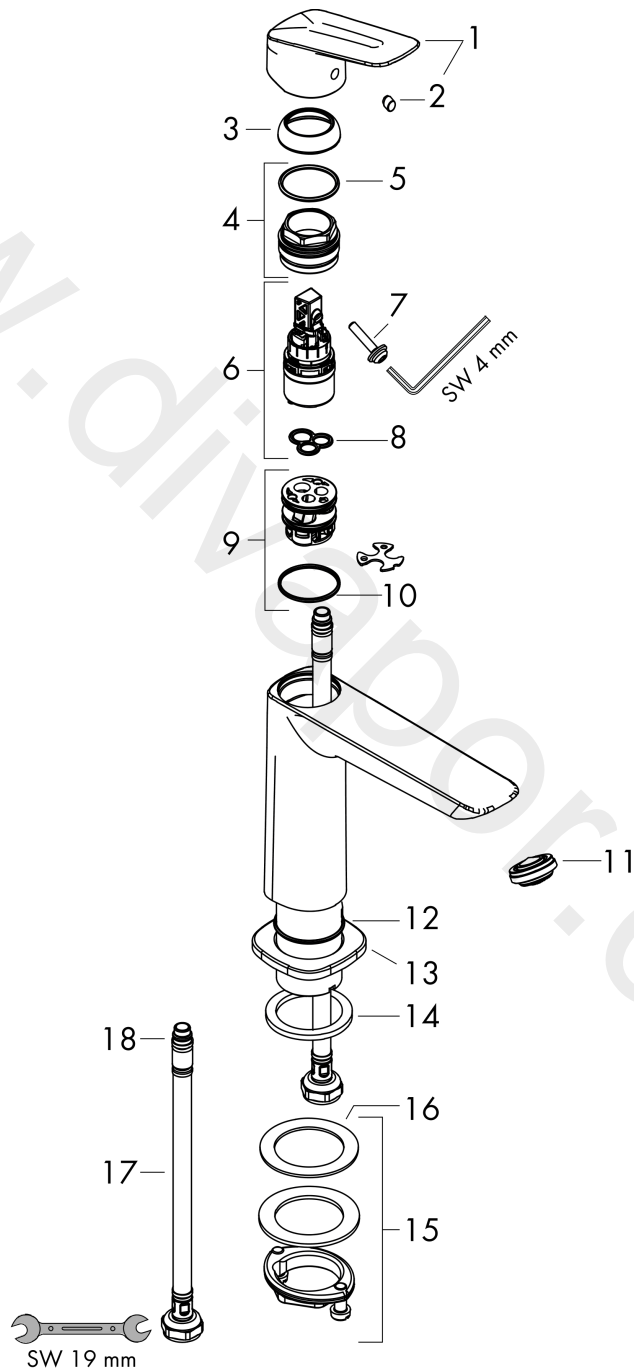

Logis

Single lever basin mixer 110 Fine without waste set

Finish: **Chrome** Article Number: **71253000**

Description

product features

- ComfortZone 110
- projection: 121 mm
- spout height: 110 mm
- handle variant: lever handle
- spray type: normal spray
- maximum flow rate at 3 bar: 5 l/min
- ceramic cartridge
- temperature limitation adjustable
- suitable for continuous flow water heaters
- connection type: G 3/8 connections
- connection dimension: DN15
- EU taxonomy: max. 6 l/min - Substantial Contribution (SC) possible
- WRAS 2306044
- WRAS 2306044 - Approval letter 2306044

Article Details

Price excl. VAT

116,67 £

Technology

Product image

Scale drawing

Logis

Single lever basin mixer 110 Fine without waste set

Finish: **Chrome** Article Number: **71253000**

Flowchart

Logis
Single lever basin mixer 110 Fine without waste set
 Finish: **Chrome** Article Number: **71253000**

Exploded Drawing

Year of production: >06/21

Logis**Single lever basin mixer 110 Fine without waste set**Finish: **Chrome** Article Number: **71253000****Spare part list**

Year of production: >06/21

Pos.	Description	Article Number	Price	PU
1	handle	94376000	£ 64,00	1
2	screw cover	96338000	£ 3,30	1
3	flange	98863000	£ 51,00	1
4	nut	98864000	£ 43,00	1
5	O-ring 24x2	98388000	£ 3,30	1
6	cartridge, assy	97685000	£ 64,00	1
7	locking screw for handle	95140000	£ 6,10	1
8	seal	98865000	£ 35,00	1
9	adapter for cartridge	98866000	£ 35,00	1
10	O-ring 23x2	98398000	£ 3,30	1
11	aerator M24x1 (5 l/min)	94364000	£ 9,00	1
12	O-ring 30x1,5	98433000	£ 3,30	1
13	escutcheon	94382000	£ 35,00	1
14	flat seal	98749000	£ 6,10	1
15	fixing set (Ø 32)	13961000	£ 25,00	1
16	lever collar	97548000	£ 3,30	1
17	connection hose 450 mm M8x0,75 G3/8	97206000	£ 35,00	1
18	O-ring 6,6x1,6	93019000	£ 3,30	1
a	fixation extension 35 mm	13898000	£ 79,00	1