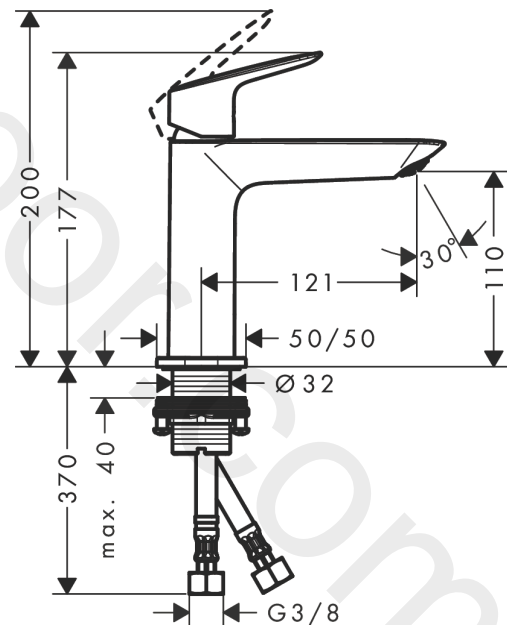

Scale drawing