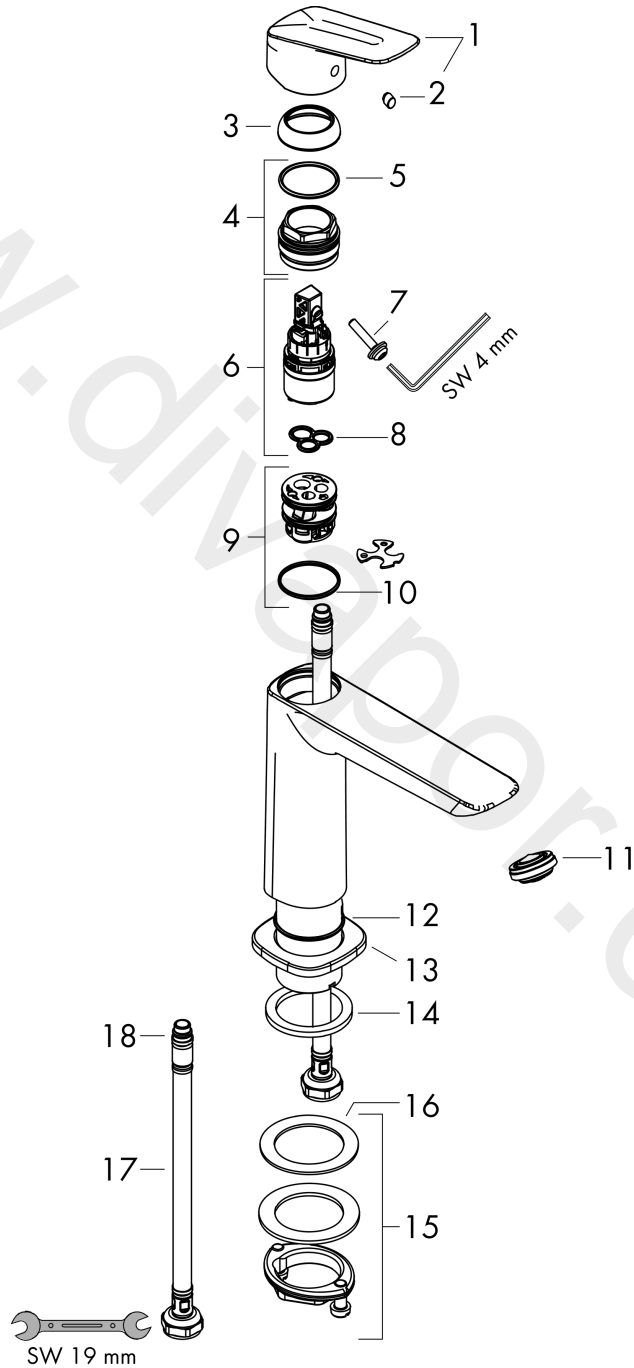

##### product features

- consists of: single lever basin mixer, waste set
- ComfortZone 110
- projection: 121 mm
- spout height: 110 mm
- handle variant: lever handle
- spray type: normal spray
- maximum flow rate at 3 bar: 5 l/min
- ceramic cartridge
- temperature limitation adjustable
- suitable for continuous flow water heaters
- push-open waste set G 1¼
- material waste set: synthetic
- connection type: G ¾ connections
- connection dimension: DN15
- EU taxonomy: max. 6 l/min - Substantial Contribution (SC) possible

#### Scale drawing

**Logis**

**Single lever basin mixer 110 Fine with push-open waste set**

Finish: **Chrome** Article Number: **71252000**

**Flowchart**

**Logis**  
**Single lever basin mixer 110 Fine with push-open waste set**  
 Finish: **Chrome** Article Number: **71252000**

**Exploded Drawing**

Year of production: >06/21

**Logis**

**Single lever basin mixer 110 Fine with push-open waste set**

Finish: **Chrome** Article Number: **71252000**

**Spare part list**

Year of production: >06/21

Pos.	Description	Article Number	Price	PU
1	handle	94376000	£ 64,00	1
2	screw cover	96338000	£ 3,30	1
3	flange	98863000	£ 51,00	1
4	nut	98864000	£ 43,00	1
5	O-ring 24x2	98388000	£ 3,30	1
6	cartridge, assy	97685000	£ 64,00	1
7	locking screw for handle	95140000	£ 6,10	1
8	seal	98865000	£ 35,00	1
9	adapter for cartridge	98866000	£ 35,00	1
10	O-ring 23x2	98398000	£ 3,30	1
11	aerator M24x1 (5 l/min)	94364000	£ 9,00	1
12	O-ring 30x1,5	98433000	£ 3,30	1
13	escutcheon	94382000	£ 35,00	1
14	flat seal	98749000	£ 6,10	1
15	fixing set (Ø 32)	13961000	£ 25,00	1
16	lever collar	97548000	£ 3,30	1
17	connection hose 450 mm M8x0,75 G3/8	97206000	£ 35,00	1
18	O-ring 6,6x1,6	93019000	£ 3,30	1
a	push-open waste set	50105000	£ 40,00	1
b	fixation extension 35 mm	13898000	£ 79,00	1