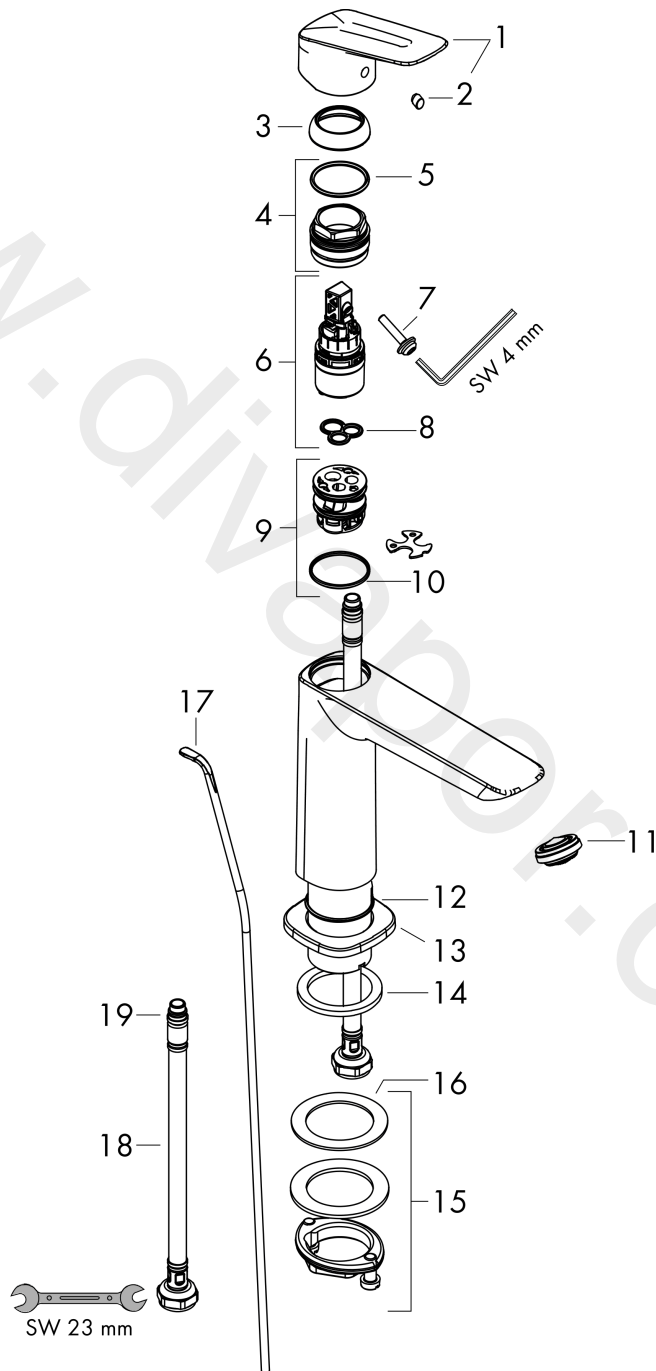

##### product features

- consists of: single lever basin mixer, waste set
- ComfortZone 110
- projection: 121 mm
- spout height: 110 mm
- handle variant: lever handle
- spray type: normal spray
- maximum flow rate at 3 bar: 5 l/min
- ceramic cartridge
- temperature limitation adjustable
- suitable for continuous flow water heaters
- pop-up waste set G 1¼
- material waste set: synthetic
- connection type: G ½ connections
- connection dimension: DN15

#### Scale drawing

**Logis**

**Single lever basin mixer 110 Fine with pop-up waste set**

Finish: **Chrome** Article Number: **71251007**

**Flowchart**

**Logis**  
**Single lever basin mixer 110 Fine with pop-up waste set**  
 Finish: **Chrome** Article Number: **71251007**

**Exploded Drawing**

Year of production: >06/21

**Logis**
**Single lever basin mixer 110 Fine with pop-up waste set**

 Finish: **Chrome** Article Number: **71251007**

**Spare part list**

Year of production: &gt;06/21

Pos.	Description	Article Number	Price	PU
1	handle	94376000	£ 64,00	1
2	screw cover	96338000	£ 3,30	1
3	flange	98863000	£ 51,00	1
4	nut	98864000	£ 43,00	1
5	O-ring 24x2	98388000	£ 3,30	1
6	cartridge, assy	97685000	£ 64,00	1
7	locking screw for handle	95140000	£ 6,10	1
8	seal	98865000	£ 35,00	1
9	adapter for cartridge	98866000	£ 35,00	1
10	O-ring 23x2	98398000	£ 3,30	1
11	aerator M24x1 (5 l/min)	94364000	£ 9,00	1
12	O-ring 30x1,5	98433000	£ 3,30	1
13	escutcheon	94382000	£ 35,00	1
14	flat seal	98749000	£ 6,10	1
15	fixing set (Ø 32)	13961000	£ 25,00	1
16	lever collar	97548000	£ 3,30	1
17	pull rod	96657000	£ 13,30	1
18	connection hose 450 mm M8x0,75 G½	97443000	£ 20,50	1
19	O-ring 6,6x1,6	93019000	£ 3,30	1
a	pop up waste	92168007	-	1
b	fixation extension 35 mm	13898000	£ 79,00	1