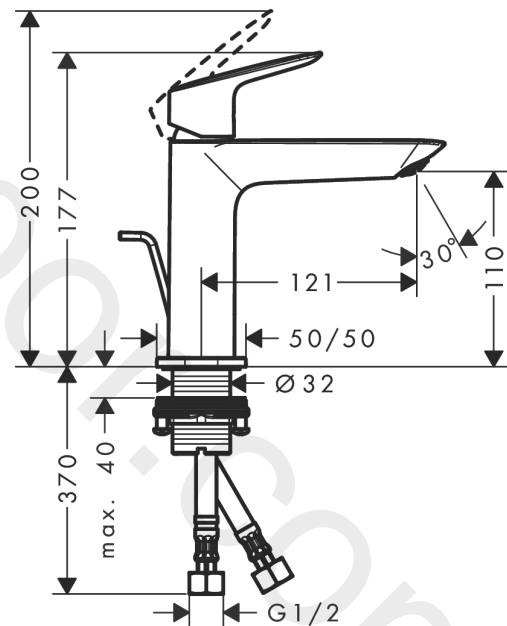

Scale drawing