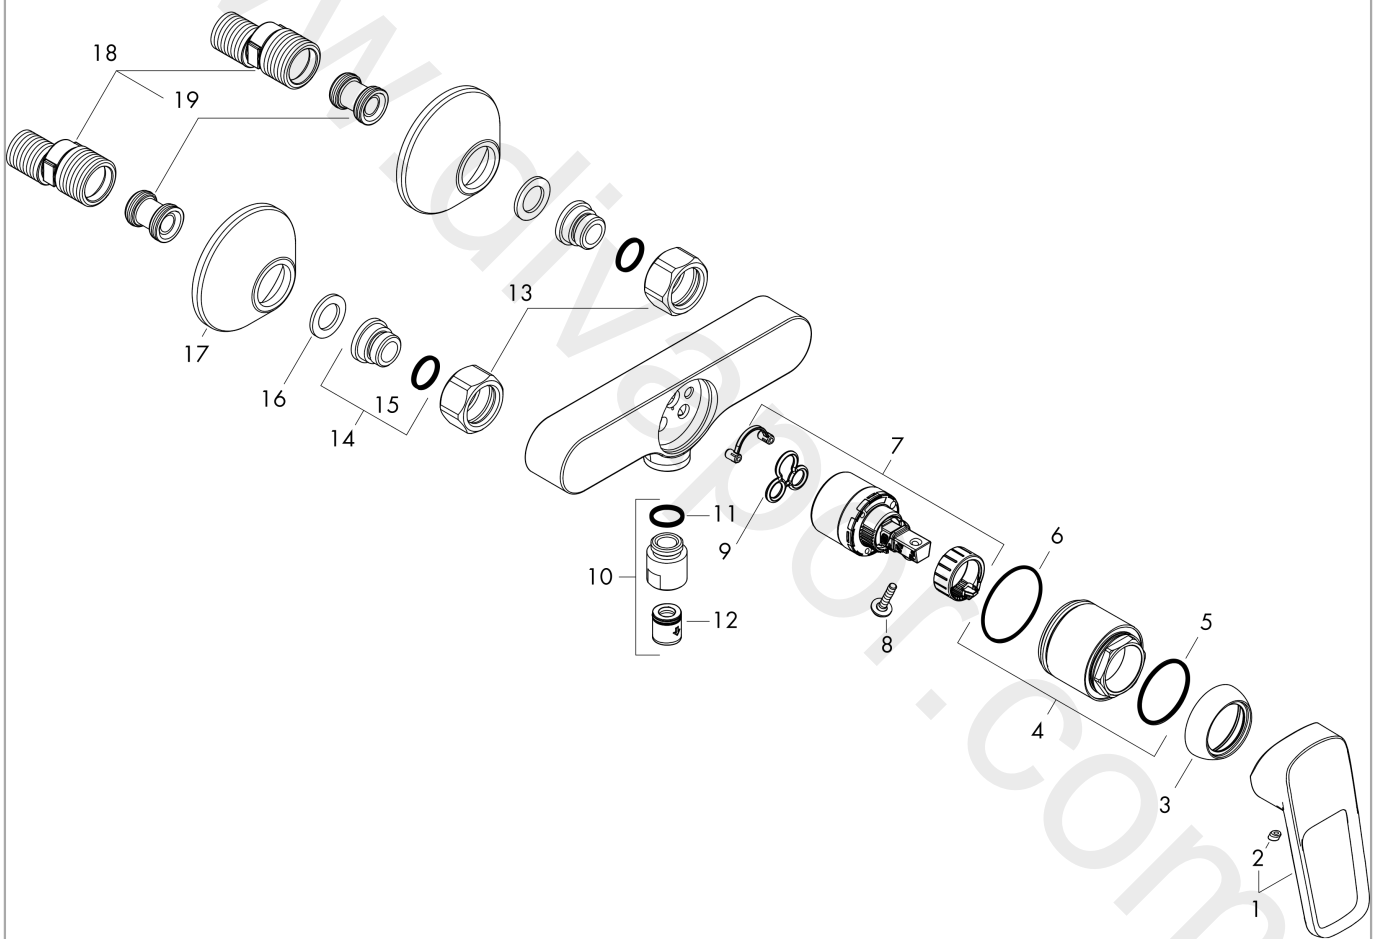

**Logis Loop**  
**Single lever shower mixer for exposed installation**  
 Surfaces: Article Number: **71247000**

**Exploded Drawing**

Year of production: **01/17 - 06/22**

**Logis Loop**  
**Single lever shower mixer for exposed installation**  
 Surfaces: Article Number: **71247000**

## Spare part list

Year of production: **01/17 - 06/22**

Pos.	Description	Article Number	Price	PU
1	handle	93011000	£ 43,00	1
2	screw cover	96338000	£ 3,30	1
3	flange	97406000	£ 20,50	1
4	nut	97977000	£ 43,00	1
5	O-ring 33x1,5	98164000	£ 3,30	1
6	O-Ring 32x2	98193000	£ 3,30	1
7	cartridge, assy	92730000	£ 35,00	1
8	seal	95008000	£ 9,00	1
9	locking screw for handle	95140000	£ 6,10	1
10	Hose Connection	96044000	£ 25,00	1
11	O-ring 14x2	98129000	£ 3,30	1
12	set of non return valves DW 15	94074000	£ 16,10	1
13	set of nuts	96157000	£ 35,00	1
14	connecting thread	97220000	£ 16,10	1
15	O-ring 15x2	98163000	£ 3,30	1
16	filter packing	96922000	£ 9,00	1
17	escutcheon Ø 70 mm	94135000	£ 13,30	1
18	set of S-unions (±12 mm)	94140000	£ 51,00	1
19	noise reduction	96429000	£ 6,10	1