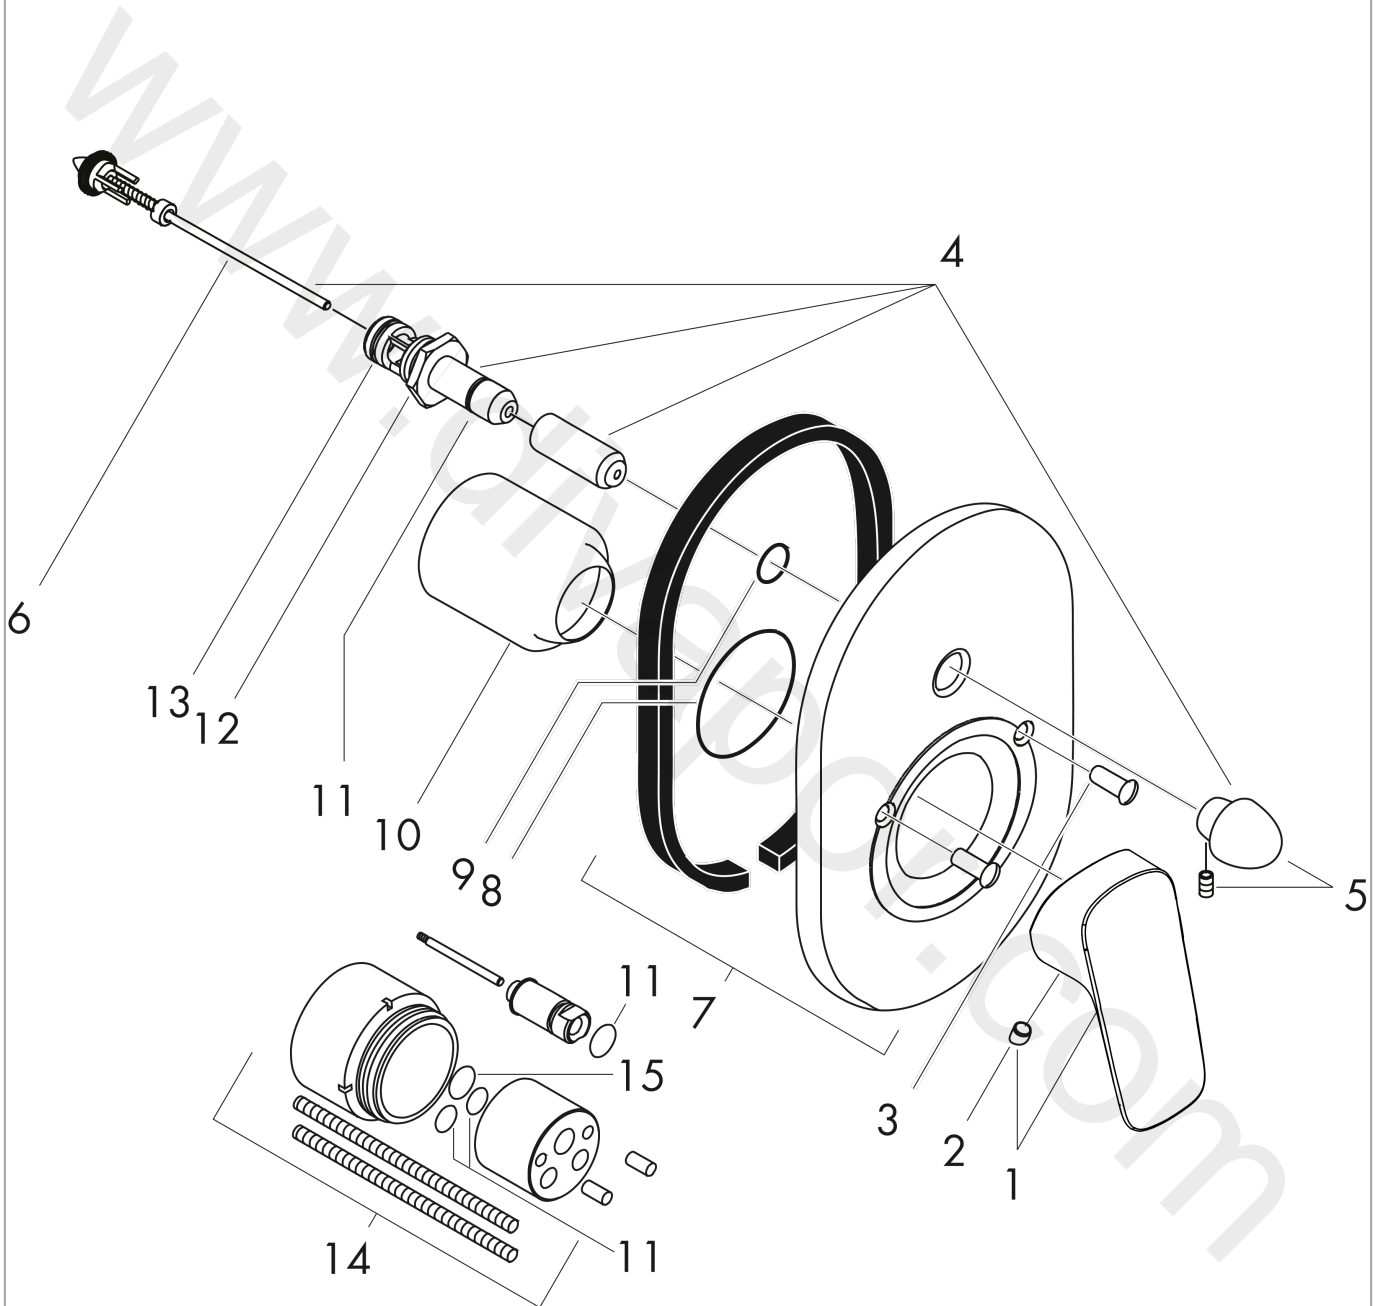

MyCube
Single lever bath mixer for concealed installation
 Surfaces: Article Number: **71245000**

Exploded Drawing

Year of production: **11/14 - 04/15**

MyCube**Single lever bath mixer for concealed installation**Surfaces: Article Number: **71245000****Spare part list**Year of production: **11/14 - 04/15**

Pos.	Description	Article Number	Price	PU
1	handle	92224000	£ 51,00	1
2	screw cover	96338000	£ 3,30	1
3	hollow screw	96065000	£ 6,10	1
4	diverter assy with sleeve and handle	95015000	£ 110,00	1
5	diverter knob cpl.	95013000	£ 16,10	1
6	selector assy	96937000	£ 20,50	1
7	escutcheon bath/shower mixer	95011000	£ 51,00	1
8	O-Ring 48x3	95508000	£ 3,30	1
9	O-ring 14x3	98130000	£ 3,30	1
10	flange	96348000	£ 13,30	1
11	O-ring 10x1,5	98123000	£ 3,30	1
12	O-ring 16x2,5	98134000	£ 3,30	1
13	O-ring 13x2	98128000	£ 3,30	1
14	extension set 28 mm tub mixer	32498000	£ 173,00	1
15	O-ring 12x1,5	98430000	£ 3,30	1
a	concealed item	31741180	£ 156,00	1