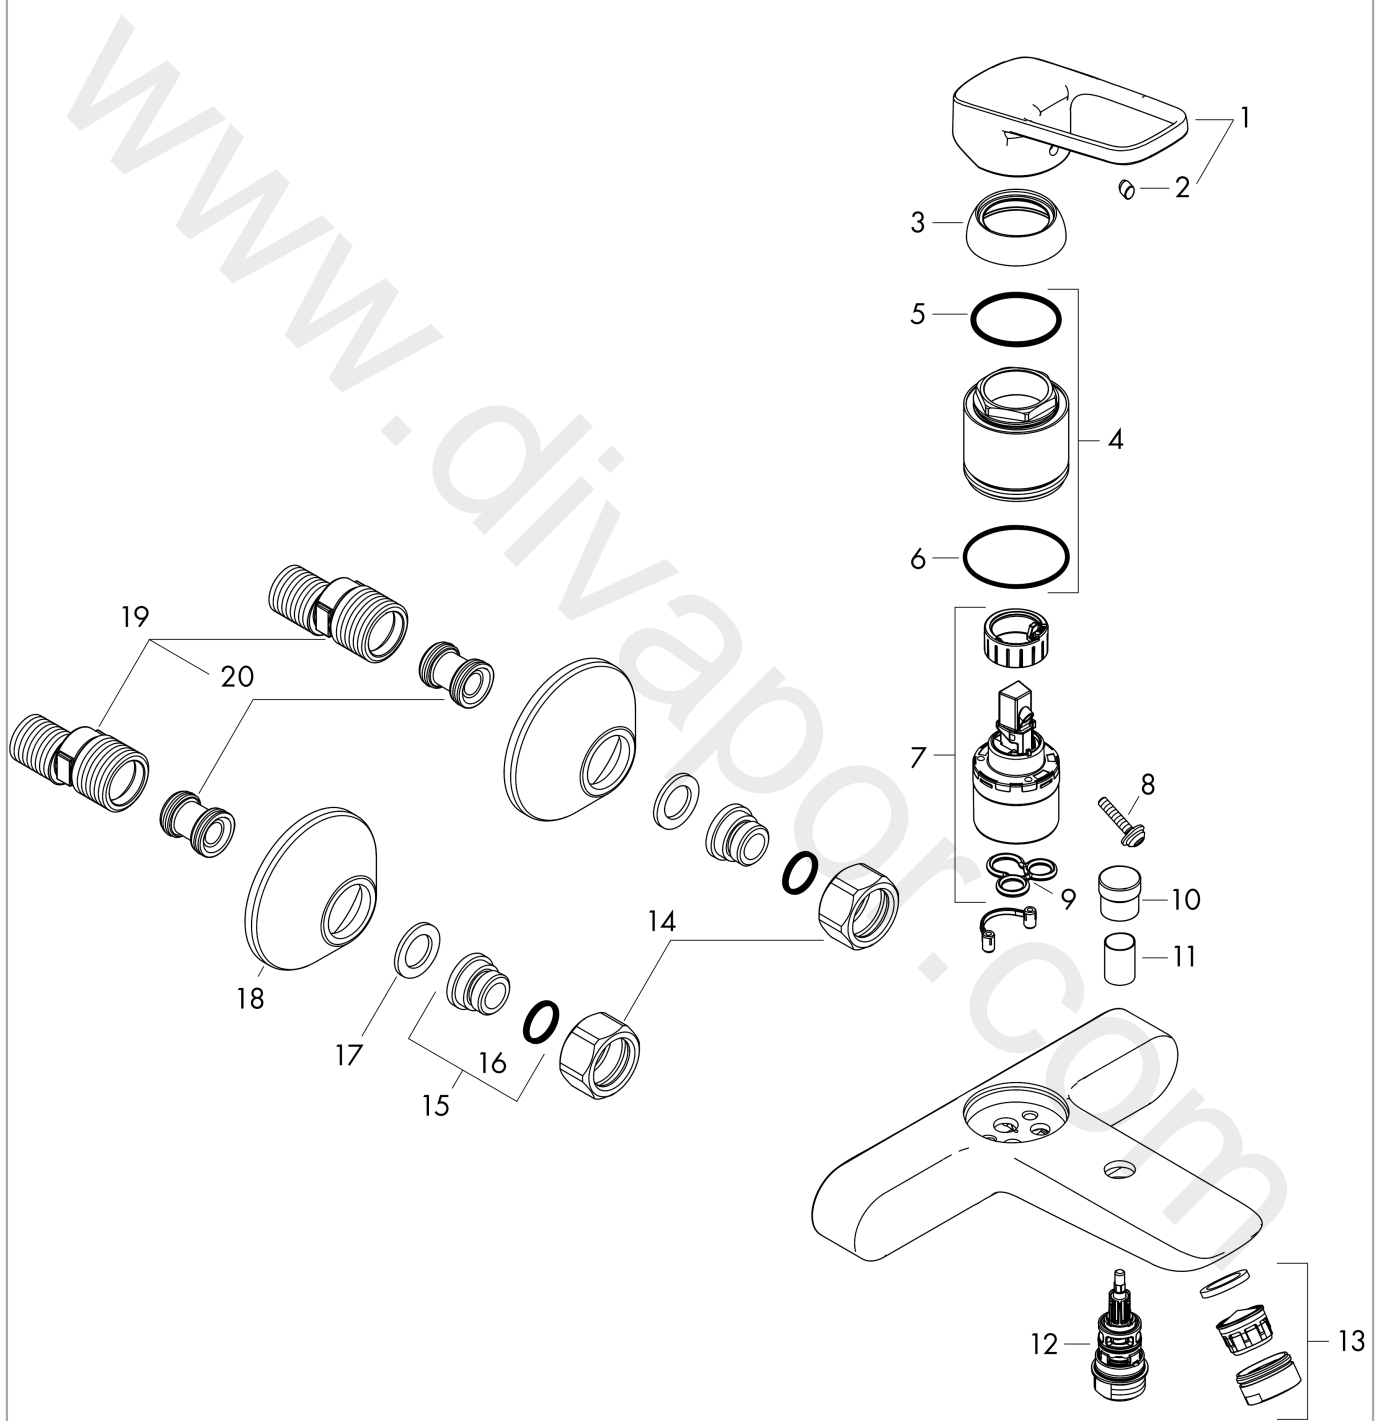

**Logis Loop**  
**Single lever bath mixer for exposed installation**  
 Surfaces: Article Number: **71244000**

**Exploded Drawing**

Year of production: **01/17 - 06/22**

**Logis Loop**  
**Single lever bath mixer for exposed installation**  
 Surfaces: Article Number: **71244000**

## Spare part list

Year of production: **01/17 - 06/22**

Pos.	Description	Article Number	Price	PU
1	handle	93011000	£ 43,00	1
2	screw cover	96338000	£ 3,30	1
3	flange	97406000	£ 20,50	1
4	nut	97977000	£ 43,00	1
5	O-Ring 32x2	98193000	£ 3,30	1
6	O-ring 33x1,5	98164000	£ 3,30	1
7	cartridge, assy	92730000	£ 35,00	1
8	locking screw for handle	95140000	£ 6,10	1
9	seal	95008000	£ 9,00	1
10	diverter knob	97981000	£ 20,50	1
11	sleeve	97979000	£ 16,10	1
12	selector	97978000	£ 64,00	1
13	aerator M24x1 (30 l/min)	92360000	£ 13,30	1
14	set of nuts	96157000	£ 35,00	1
15	connecting thread	97220000	£ 16,10	1
16	O-ring 15x2	98163000	£ 3,30	1
17	filter packing	96922000	£ 9,00	1
18	escutcheon Ø 70 mm	94135000	£ 13,30	1
19	set of S-unions (±12 mm)	94140000	£ 51,00	1
20	noise reduction	96429000	£ 6,10	1