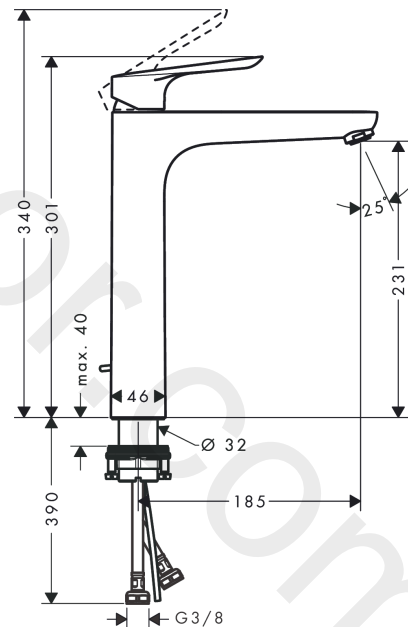

Logis E**Single lever basin mixer 230 with metal pop-up waste set**Finish: **Chrome** Article Number: **71238000****Description****product features**

- consists of: single lever basin mixer, waste set
- ComfortZone 230
- projection: 185 mm
- spout height: 231 mm
- handle variant: lever handle
- spray type: normal spray
- maximum flow rate at 3 bar: 5 l/min
- ceramic cartridge
- temperature limitation adjustable
- suitable for continuous flow water heaters
- pop-up waste set G 1¼
- material waste set: metal
- connection type: G ¾ connections
- connection dimension: DN15
- EU taxonomy: max. 6 l/min - Substantial Contribution (SC) possible

Technology**Product image****Scale drawing**

Logis E
Single lever basin mixer 230 with metal pop-up waste set
 Finish: **Chrome** Article Number: **71238000**

Flowchart

Logis E
Single lever basin mixer 230 with metal pop-up waste set
 Finish: **Chrome** Article Number: **71238000**

Exploded Drawing

Year of production: >01/19

Logis E**Single lever basin mixer 230 with metal pop-up waste set**Finish: **Chrome** Article Number: **71238000****Spare part list**

Year of production: >01/19

Pos.	Description	Article Number	Price	PU
1	handle	93024000	£ 51,00	1
2	screw cover	96338000	£ 3,30	1
3	flange	97406000	£ 20,50	1
4	nut	97209000	£ 16,10	1
5	O-Ring 32x2	98193000	£ 3,30	1
6	cartridge, assy	92730000	£ 35,00	1
7	locking screw for handle	95140000	£ 6,10	1
8	seal	95008000	£ 9,00	1
9	adapter for cartridge	98750000	£ 13,30	1
10	O-Ring 30x2	98186000	£ 3,30	1
11	O-ring 35x2	92604000	£ 6,10	1
12	aerator M24x1 (5 l/min)	92372000	£ 20,50	1
13	flat seal	98749000	£ 6,10	1
14	fixing set (Ø 32)	13961000	£ 25,00	1
15	lever collar	97548000	£ 3,30	1
16	connection hose 600 mm M8x0,75 G3/8	96556000	£ 25,00	1
17	O-ring 6,6x1,6	93019000	£ 3,30	1
18	pull rod	96657000	£ 13,30	1
a	pop up waste	94139000	£ 96,00	1
b	fixation extension 35 mm	13898000	£ 79,00	1
c	lever arm 340mm (ball-Ø12mm)	96324000	£ 25,00	1