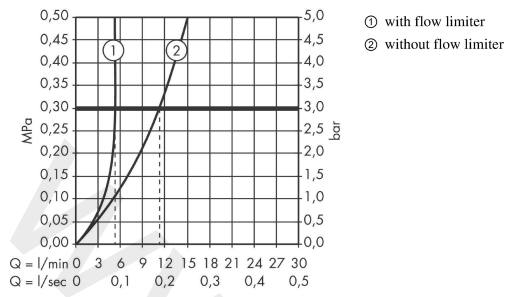

Logis E
Single lever basin mixer 230 with metal pop-up waste set
Finish: **Chrome** Article Number: **71238000**

Flowchart