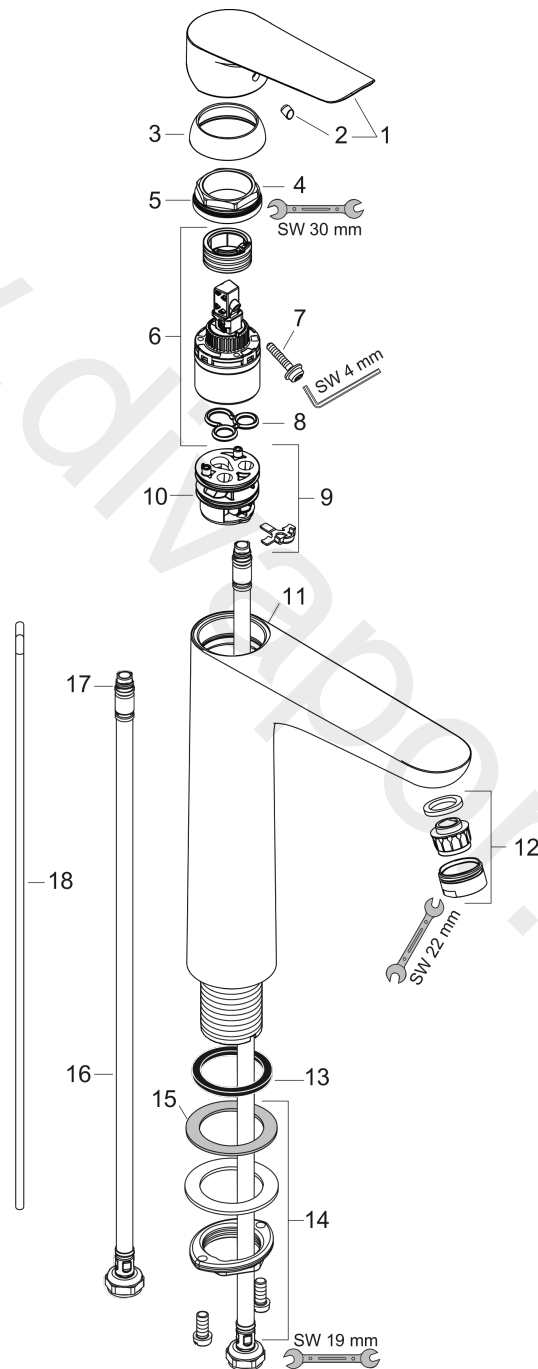

Logis E**Single lever basin mixer 230 with metal pop-up waste set**Finish: **Chrome** Article Number: **71238000****Description****product features**

- consists of: single lever basin mixer, waste set
- ComfortZone 230
- projection: 185 mm
- spout height: 231 mm
- handle variant: lever handle
- spray type: normal spray
- maximum flow rate at 3 bar: 5 l/min
- ceramic cartridge
- temperature limitation adjustable
- suitable for continuous flow water heaters
- pop-up waste set G 1¼
- material waste set: metal
- connection type: G ¾ connections
- connection dimension: DN15
- EU taxonomy: max. 6 l/min - Substantial Contribution (SC) possible

Technology**Product image****Scale drawing**

Logis E
Single lever basin mixer 230 with metal pop-up waste set
 Finish: **Chrome** Article Number: **71238000**

Flowchart

Logis E
Single lever basin mixer 230 with metal pop-up waste set
 Finish: **Chrome** Article Number: **71238000**

Exploded Drawing

Year of production: >01/19

Logis E**Single lever basin mixer 230 with metal pop-up waste set**Finish: **Chrome** Article Number: **71238000****Spare part list**

Year of production: >01/19

Pos.	Description	Article Number	Price	PU
1	handle	93024000	£ 51,00	1
2	screw cover	96338000	£ 3,30	1
3	flange	97406000	£ 20,50	1
4	nut	97209000	£ 16,10	1
5	O-Ring 32x2	98193000	£ 3,30	1
6	cartridge, assy	92730000	£ 35,00	1
7	locking screw for handle	95140000	£ 6,10	1
8	seal	95008000	£ 9,00	1
9	adapter for cartridge	98750000	£ 13,30	1
10	O-Ring 30x2	98186000	£ 3,30	1
11	O-ring 35x2	92604000	£ 6,10	1
12	aerator M24x1 (5 l/min)	92372000	£ 20,50	1
13	flat seal	98749000	£ 6,10	1
14	fixing set (Ø 32)	13961000	£ 25,00	1
15	lever collar	97548000	£ 3,30	1
16	connection hose 600 mm M8x0,75 G3/8	96556000	£ 25,00	1
17	O-ring 6,6x1,6	93019000	£ 3,30	1
18	pull rod	96657000	£ 13,30	1
a	pop up waste	94139000	£ 96,00	1
b	fixation extension 35 mm	13898000	£ 79,00	1
c	lever arm 340mm (ball-Ø12mm)	96324000	£ 25,00	1