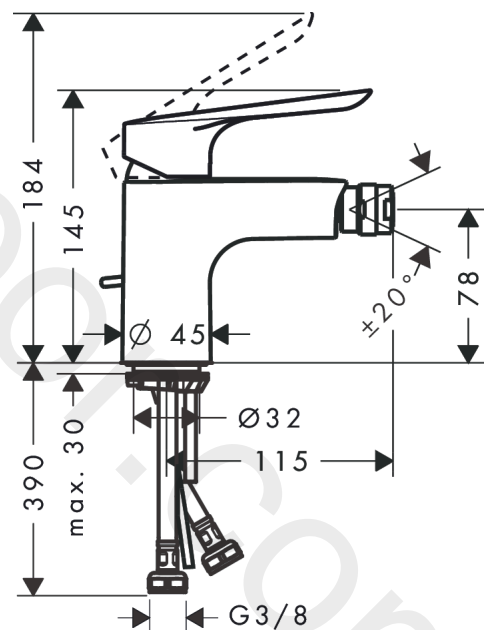

Scale drawing