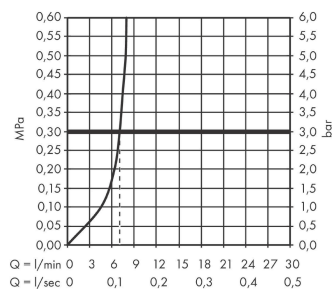

MySport

Single lever bidet mixer 70 with pop-up waste set

Finish: **Chrome** Article Number: **71235000**

Description

product features

- consists of: single lever bidet mixer, waste set
- projection: 119 mm
- spout height: 71 mm
- aerator with ball pivot
- spray type: normal spray
- maximum flow rate at 3 bar: 7,5 l/min
- ceramic cartridge
- temperature limitation adjustable
- suitable for continuous flow water heaters
- material waste set: synthetic
- connection type: G 3/8 connections
- connection dimension: DN15

Technology

Certificates / Sustainability

Product image

Scale drawing

Flowchart

MySport
Single lever bidet mixer 70 with pop-up waste set
 Finish: **Chrome** Article Number: **71235000**

Exploded Drawing

Year of production: >04/17