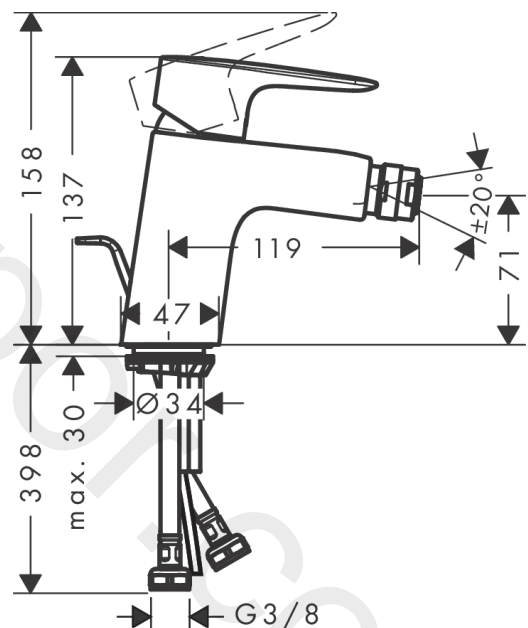

MySport

Single lever bidet mixer 70 with pop-up waste set

Finish: **Chrome** Article Number: **71235000**

Description

product features

- consists of: single lever bidet mixer, waste set
- projection: 119 mm
- spout height: 71 mm
- aerator with ball pivot
- spray type: normal spray
- maximum flow rate at 3 bar: 7,5 l/min
- ceramic cartridge
- temperature limitation adjustable
- suitable for continuous flow water heaters
- material waste set: synthetic
- connection type: G 3/8 connections
- connection dimension: DN15

Technology

Certificates / Sustainability

Product image

Scale drawing

Flowchart

MySport
Single lever bidet mixer 70 with pop-up waste set
 Finish: **Chrome** Article Number: **71235000**

Exploded Drawing

Year of production: >04/17

MySport

Single lever bidet mixer 70 with pop-up waste set

Finish: **Chrome** Article Number: **71235000**

Spare part list

Year of production: >04/17

Pos.	Description	Article Number	Price	PU
1	handle	92374000	£ 51,00	1
2	screw cover	96338000	£ 3,30	1
3	flange	97406000	£ 20,50	1
4	nut	97209000	£ 16,10	1
5	O-Ring 32x2	98193000	£ 3,30	1
6	cartridge, assy	92730000	£ 35,00	1
7	locking screw for handle	95140000	£ 6,10	1
8	seal	95008000	£ 9,00	1
9	adapter for cartridge	98750000	£ 13,30	1
10	O-Ring 30x2	98186000	£ 3,30	1
11	O-ring 35x2	92604000	£ 6,10	1
12	ball joint	92036000	£ 25,00	1
13	aerator M24x1 (7 l/min)	13085000	£ 13,30	1
14	screw M8 x 68	97736000	£ 6,10	1
15	seal Ø 42	98722000	£ 6,10	1
16	fixing set	96016000	£ 35,00	1
17	connection hose 450 mm M8x0,75 G3/8	97206000	£ 35,00	1
18	O-ring 6,6x1,6	93019000	£ 3,30	1
19	pull rod	96657000	£ 13,30	1
a	pop up waste	92168000	£ 43,00	1