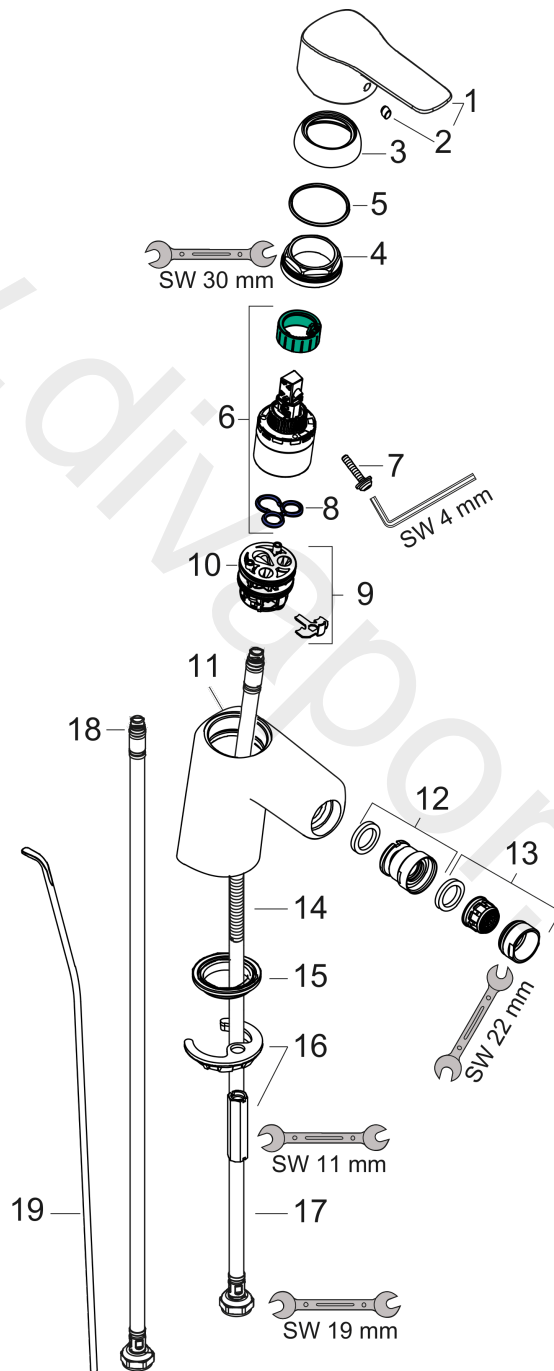

MySport

Single lever bidet mixer 70 with pop-up waste set

Finish: **Chrome** Article Number: **71235000**

Description

product features

- consists of: single lever bidet mixer, waste set
- projection: 119 mm
- spout height: 71 mm
- aerator with ball pivot
- spray type: normal spray
- maximum flow rate at 3 bar: 7,5 l/min
- ceramic cartridge
- temperature limitation adjustable
- suitable for continuous flow water heaters
- material waste set: synthetic
- connection type: G 3/8 connections
- connection dimension: DN15

Technology

Certificates / Sustainability

Product image

Scale drawing

Flowchart

MySport
Single lever bidet mixer 70 with pop-up waste set
 Finish: **Chrome** Article Number: **71235000**

Exploded Drawing

Year of production: >04/17

MySport

Single lever bidet mixer 70 with pop-up waste set

Finish: **Chrome** Article Number: **71235000**

Spare part list

Year of production: >04/17

Pos.	Description	Article Number	Price	PU
1	handle	92374000	£ 51,00	1
2	screw cover	96338000	£ 3,30	1
3	flange	97406000	£ 20,50	1
4	nut	97209000	£ 16,10	1
5	O-Ring 32x2	98193000	£ 3,30	1
6	cartridge, assy	92730000	£ 35,00	1
7	locking screw for handle	95140000	£ 6,10	1
8	seal	95008000	£ 9,00	1
9	adapter for cartridge	98750000	£ 13,30	1
10	O-Ring 30x2	98186000	£ 3,30	1
11	O-ring 35x2	92604000	£ 6,10	1
12	ball joint	92036000	£ 25,00	1
13	aerator M24x1 (7 l/min)	13085000	£ 13,30	1
14	screw M8 x 68	97736000	£ 6,10	1
15	seal Ø 42	98722000	£ 6,10	1
16	fixing set	96016000	£ 35,00	1
17	connection hose 450 mm M8x0,75 G3/8	97206000	£ 35,00	1
18	O-ring 6,6x1,6	93019000	£ 3,30	1
19	pull rod	96657000	£ 13,30	1
a	pop up waste	92168000	£ 43,00	1