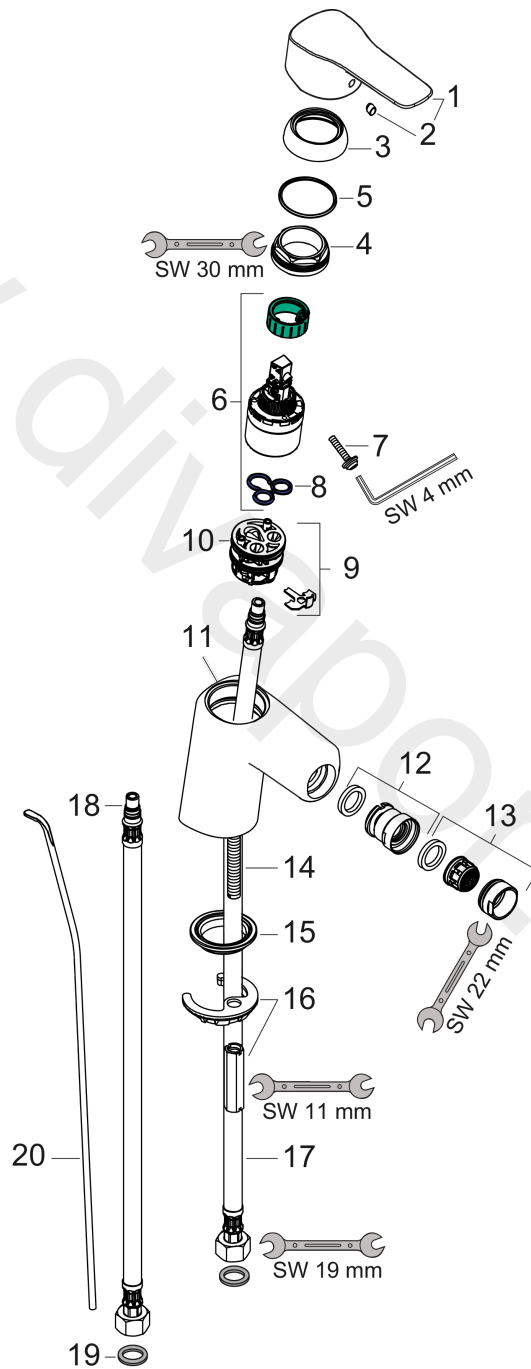

MySport
Single lever bidet mixer 70 with pop-up waste set
 Surfaces: Article Number: **71235000**

Exploded Drawing

Year of production: **11/14 - 03/17**

MySport**Single lever bidet mixer 70 with pop-up waste set**Surfaces: Article Number: **71235000****Spare part list**Year of production: **11/14 - 03/17**

Pos.	Description	Article Number	Price	PU
1	handle	92374000	£ 51,00	1
2	screw cover	96338000	£ 3,30	1
3	flange	97406000	£ 20,50	1
4	nut	97209000	£ 16,10	1
5	O-Ring 32x2	98193000	£ 3,30	1
6	cartridge, assy	92730000	£ 35,00	1
7	locking screw for handle	95140000	£ 6,10	1
8	seal	95008000	£ 9,00	1
9	adapter for cartridge	98750000	£ 13,30	1
10	O-Ring 30x2	98186000	£ 3,30	1
11	O-ring 35x2	92604000	£ 6,10	1
12	ball joint	92036000	£ 25,00	1
13	aerator M24x1 (7 l/min)	13085000	£ 13,30	1
14	screw M8 x 68	97736000	£ 6,10	1
15	seal Ø 42	98722000	£ 6,10	1
16	fixing set	96016000	£ 35,00	1
17	connection hose 450 mm M8x0,75 G3/8	97206000	£ 35,00	1
18	O-ring 7x1,5	98422000	£ 3,30	1
19	sealing set	95581000	£ 6,10	1
20	pull rod	96657000	£ 13,30	1
a	pop up waste	92168000	£ 43,00	1