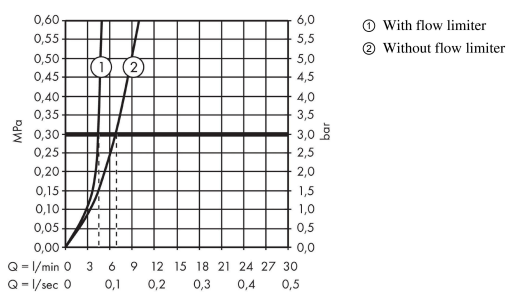

Novus Loop
Single lever bidet mixer 70 with pop-up waste set
Finish: **Chrome** Article Number: **71233000**

Description

product features

- consists of: Bidet mixer, waste set
- spout height: 76 mm
- aerator with ball pivot
- spray type: normal spray
- maximum flow rate at 3 bar: 7,2 l/min
- ceramic cartridge
- temperature limitation adjustable
- suitable for continuous flow water heaters
- material waste set: metal
- connection type: G 3/8 connections
- connection dimension: DN15

Technology

Product image

Scale drawing

Flowchart