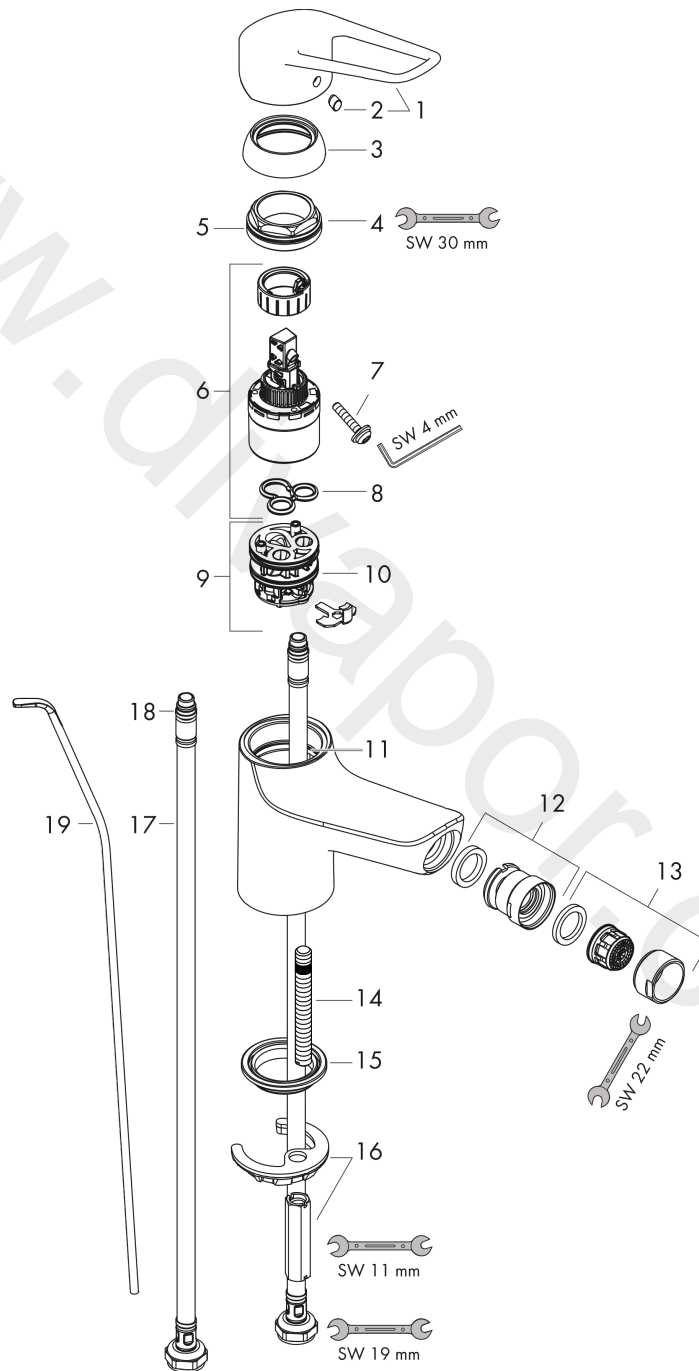

#### product features

- consists of: Bidet mixer, waste set
- spout height: 76 mm
- aerator with ball pivot
- spray type: normal spray
- maximum flow rate at 3 bar: 7,2 l/min
- ceramic cartridge
- temperature limitation adjustable
- suitable for continuous flow water heaters
- material waste set: metal
- connection type: G 3/8 connections
- connection dimension: DN15

### Scale drawing

### Flowchart

**Novus Loop**  
**Single lever bidet mixer 70 with pop-up waste set**  
 Finish: **Chrome** Article Number: **71233000**

**Exploded Drawing**

Year of production: >02/19

**Novus Loop**  
**Single lever bidet mixer 70 with pop-up waste set**  
 Finish: **Chrome** Article Number: **71233000**

## Spare part list

Year of production: >02/19

Pos.	Description	Article Number	Price	PU
1	handle	93194000	£ 51,00	1
2	screw cover	96338000	£ 3,30	1
3	flange	97406000	£ 20,50	1
4	nut	97209000	£ 16,10	1
5	O-Ring 32x2	98193000	£ 3,30	1
6	cartridge, assy	92730000	£ 35,00	1
7	locking screw for handle	95140000	£ 6,10	1
8	seal	95008000	£ 9,00	1
9	adapter for cartridge	98750000	£ 13,30	1
10	O-Ring 30x2	98186000	£ 3,30	1
11	O-ring 35x2	92604000	£ 6,10	1
12	ball joint	92036000	£ 25,00	1
13	aerator M24x1 (5 l/min)	92372000	£ 20,50	1
14	screw M8 x 68	97736000	£ 6,10	1
15	seal Ø 42	98722000	£ 6,10	1
16	fixing set	96016000	£ 35,00	1
17	connection hose 450 mm M8x0,75 G3/8	97206000	£ 35,00	1
18	O-ring 6,6x1,6	93019000	£ 3,30	1
19	pull rod	96657000	£ 13,30	1
a	pop up waste	94139000	£ 96,00	1