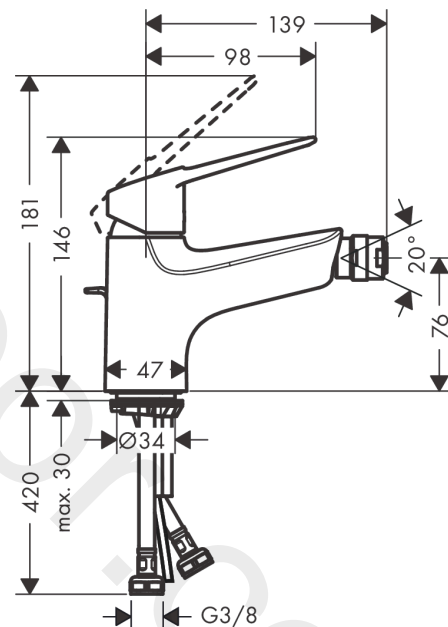

#### product features

- consists of: Bidet mixer, waste set
- spout height: 76 mm
- aerator with ball pivot
- spray type: normal spray
- maximum flow rate at 3 bar: 7,2 l/min
- ceramic cartridge
- temperature limitation adjustable
- suitable for continuous flow water heaters
- material waste set: metal
- connection type: G 3/8 connections
- connection dimension: DN15

### Scale drawing

## Spare part list

Year of production: >02/19

Pos.	Description	Article Number	Price	PU
1	handle	93194000	£ 51,00	1
2	screw cover	96338000	£ 3,30	1
3	flange	97406000	£ 20,50	1
4	nut	97209000	£ 16,10	1
5	O-Ring 32x2	98193000	£ 3,30	1
6	cartridge, assy	92730000	£ 35,00	1
7	locking screw for handle	95140000	£ 6,10	1
8	seal	95008000	£ 9,00	1
9	adapter for cartridge	98750000	£ 13,30	1
10	O-Ring 30x2	98186000	£ 3,30	1
11	O-ring 35x2	92604000	£ 6,10	1
12	ball joint	92036000	£ 25,00	1
13	aerator M24x1 (5 l/min)	92372000	£ 20,50	1
14	screw M8 x 68	97736000	£ 6,10	1
15	seal Ø 42	98722000	£ 6,10	1
16	fixing set	96016000	£ 35,00	1
17	connection hose 450 mm M8x0,75 G3/8	97206000	£ 35,00	1
18	O-ring 6,6x1,6	93019000	£ 3,30	1
19	pull rod	96657000	£ 13,30	1
a	pop up waste	94139000	£ 96,00	1