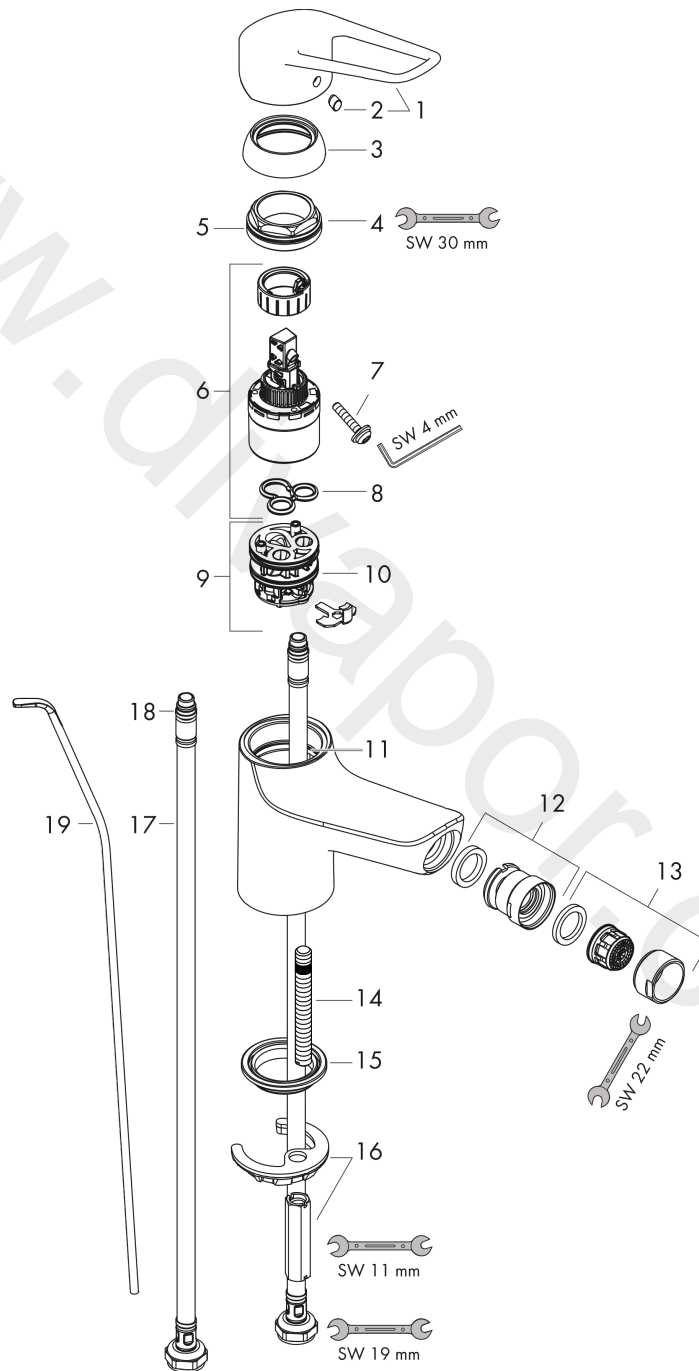

Novus Loop
Single lever bidet mixer 70 with pop-up waste set
 Finish: **Chrome** Article Number: **71233000**

Description

product features

- consists of: Bidet mixer, waste set
- spout height: 76 mm
- aerator with ball pivot
- spray type: normal spray
- maximum flow rate at 3 bar: 7,2 l/min
- ceramic cartridge
- temperature limitation adjustable
- suitable for continuous flow water heaters
- material waste set: metal
- connection type: G 3/8 connections
- connection dimension: DN15

Technology

Product image

Scale drawing

Flowchart

Novus Loop
Single lever bidet mixer 70 with pop-up waste set
 Finish: **Chrome** Article Number: **71233000**

Exploded Drawing

Year of production: >10/17

Novus Loop
Single lever bidet mixer 70 with pop-up waste set
 Finish: **Chrome** Article Number: **71233000**

Spare part list

Year of production: >10/17

Pos.	Description	Article Number	Price	PU
1	handle	93194000	£ 51,00	1
2	screw cover	96338000	£ 3,30	1
3	flange	97406000	£ 20,50	1
4	nut	97209000	£ 16,10	1
5	O-Ring 32x2	98193000	£ 3,30	1
6	cartridge, assy	92730000	£ 35,00	1
7	locking screw for handle	95140000	£ 6,10	1
8	seal	95008000	£ 9,00	1
9	adapter for cartridge	98750000	£ 13,30	1
10	O-Ring 30x2	98186000	£ 3,30	1
11	O-ring 35x2	92604000	£ 6,10	1
12	ball joint	92036000	£ 25,00	1
13	aerator M24x1 (5 l/min)	13185000	£ 22,30	1
14	screw M8 x 68	97736000	£ 6,10	1
15	seal Ø 42	98722000	£ 6,10	1
16	fixing set	96016000	£ 35,00	1
17	connection hose 450 mm M8x0,75 G3/8	97206000	£ 35,00	1
18	O-ring 6,6x1,6	93019000	£ 3,30	1
19	pull rod	96657000	£ 13,30	1
a	pop up waste	94139000	£ 96,00	1