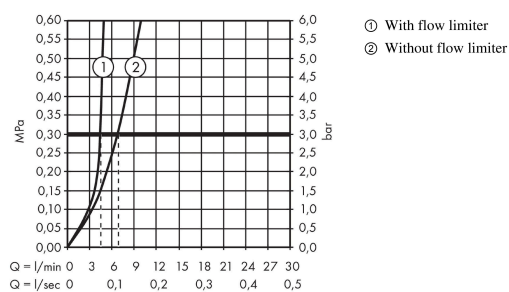

Novus Loop
Single lever bidet mixer 70 with pop-up waste set
 Finish: **Chrome** Article Number: **71233000**

Description

product features

- consists of: Bidet mixer, waste set
- spout height: 76 mm
- aerator with ball pivot
- spray type: normal spray
- maximum flow rate at 3 bar: 7,2 l/min
- ceramic cartridge
- temperature limitation adjustable
- suitable for continuous flow water heaters
- material waste set: metal
- connection type: G 3/8 connections
- connection dimension: DN15

Technology

Product image

Scale drawing

Flowchart

Novus Loop
Single lever bidet mixer 70 with pop-up waste set
 Finish: **Chrome** Article Number: **71233000**

Exploded Drawing

Year of production: >10/17

Novus Loop
Single lever bidet mixer 70 with pop-up waste set
 Finish: **Chrome** Article Number: **71233000**