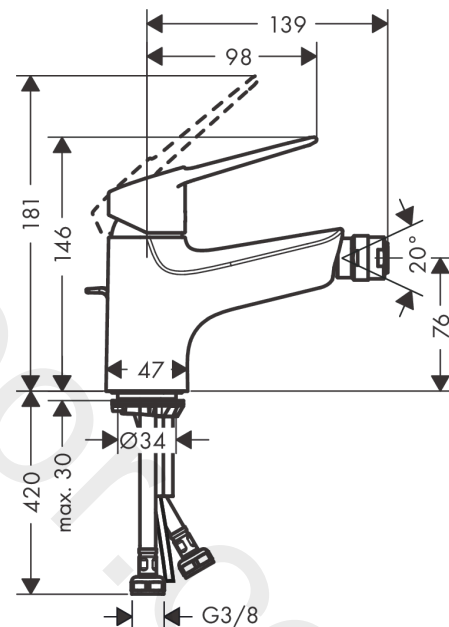

Novus Loop
Single lever bidet mixer 70 with pop-up waste set
 Finish: **Chrome** Article Number: **71233000**

Description

product features

- consists of: Bidet mixer, waste set
- spout height: 76 mm
- aerator with ball pivot
- spray type: normal spray
- maximum flow rate at 3 bar: 7,2 l/min
- ceramic cartridge
- temperature limitation adjustable
- suitable for continuous flow water heaters
- material waste set: metal
- connection type: G 3/8 connections
- connection dimension: DN15

Technology

Product image

Scale drawing

Flowchart

Novus Loop
Single lever bidet mixer 70 with pop-up waste set
 Finish: **Chrome** Article Number: **71233000**

Exploded Drawing

Year of production: >10/17

Novus Loop
Single lever bidet mixer 70 with pop-up waste set
 Finish: **Chrome** Article Number: **71233000**

Spare part list

Year of production: >10/17

Pos.	Description	Article Number	Price	PU
1	handle	93194000	£ 51,00	1
2	screw cover	96338000	£ 3,30	1
3	flange	97406000	£ 20,50	1
4	nut	97209000	£ 16,10	1
5	O-Ring 32x2	98193000	£ 3,30	1
6	cartridge, assy	92730000	£ 35,00	1
7	locking screw for handle	95140000	£ 6,10	1
8	seal	95008000	£ 9,00	1
9	adapter for cartridge	98750000	£ 13,30	1
10	O-Ring 30x2	98186000	£ 3,30	1
11	O-ring 35x2	92604000	£ 6,10	1
12	ball joint	92036000	£ 25,00	1
13	aerator M24x1 (5 l/min)	13185000	£ 22,30	1
14	screw M8 x 68	97736000	£ 6,10	1
15	seal Ø 42	98722000	£ 6,10	1
16	fixing set	96016000	£ 35,00	1
17	connection hose 450 mm M8x0,75 G3/8	97206000	£ 35,00	1
18	O-ring 6,6x1,6	93019000	£ 3,30	1
19	pull rod	96657000	£ 13,30	1
a	pop up waste	94139000	£ 96,00	1