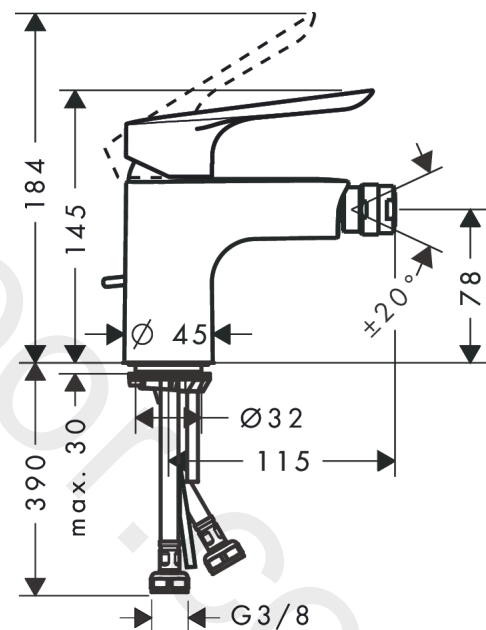

Logis E

Single lever bidet mixer with pop-up waste set

Finish: **Chrome** Article Number: **71232000**

Description

product features

- consists of: single lever bidet mixer, waste set
- projection: 115 mm
- spout height: 78 mm
- aerator with ball pivot
- spray type: normal spray
- maximum flow rate at 3 bar: 7,2 l/min
- ceramic cartridge
- temperature limitation adjustable
- suitable for continuous flow water heaters
- material waste set: synthetic
- connection type: G 3/8 connections
- connection dimension: DN15

Article Details

Price excl. VAT

120,00 £

Technology

Certificates / Sustainability

Product image

Scale drawing

Flowchart

Logis E
Single lever bidet mixer with pop-up waste set
 Finish: **Chrome** Article Number: **71232000**

Exploded Drawing

Year of production: >04/17

Logis E

Single lever bidet mixer with pop-up waste set

Finish: **Chrome** Article Number: **71232000**

Spare part list

Year of production: >04/17

Pos.	Description	Article Number	Price	PU
1	handle	93024000	£ 51,00	1
2	screw cover	96338000	£ 3,30	1
3	flange	97406000	£ 20,50	1
4	nut	97209000	£ 16,10	1
5	O-Ring 32x2	98193000	£ 3,30	1
6	cartridge, assy	92730000	£ 35,00	1
7	locking screw for handle	95140000	£ 6,10	1
8	seal	95008000	£ 9,00	1
9	adapter for cartridge	98750000	£ 13,30	1
10	O-Ring 30x2	98186000	£ 3,30	1
11	O-ring 35x2	92604000	£ 6,10	1
12	ball joint	92036000	£ 25,00	1
13	aerator M24x1 (5 l/min)	92372000	£ 20,50	1
14	seal Ø 42	98722000	£ 6,10	1
15	screw M8 x 68	97736000	£ 6,10	1
16	fixing set	96016000	£ 35,00	1
17	connection hose 450 mm M8x0,75 G3/8	97206000	£ 35,00	1
18	O-ring 6,6x1,6	93019000	£ 3,30	1
19	pull rod	96657000	£ 13,30	1
a	pop up waste	92168007	-	1