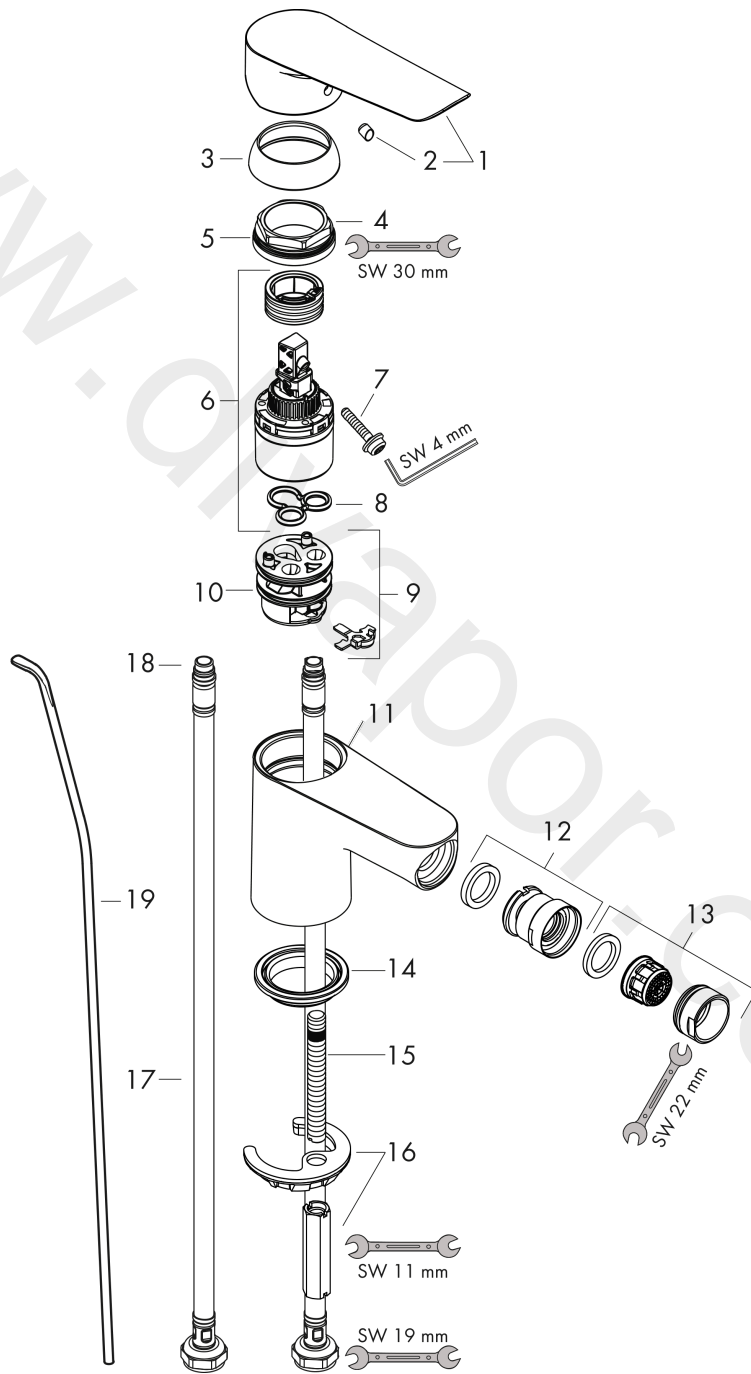

Logis E

Single lever bidet mixer with pop-up waste set

Finish: **Chrome** Article Number: **71232000**

Description

product features

- consists of: single lever bidet mixer, waste set
- projection: 115 mm
- spout height: 78 mm
- aerator with ball pivot
- spray type: normal spray
- maximum flow rate at 3 bar: 7,2 l/min
- ceramic cartridge
- temperature limitation adjustable
- suitable for continuous flow water heaters
- material waste set: synthetic
- connection type: G 3/8 connections
- connection dimension: DN15

Article Details

Price excl. VAT

120,00 £

Technology

Certificates / Sustainability

Product image

Scale drawing

Flowchart

Logis E
Single lever bidet mixer with pop-up waste set
 Finish: **Chrome** Article Number: **71232000**

Exploded Drawing

Year of production: >04/17

Logis E

Single lever bidet mixer with pop-up waste set

Finish: **Chrome** Article Number: **71232000**

Spare part list

Year of production: >04/17

Pos.	Description	Article Number	Price	PU
1	handle	93024000	£ 51,00	1
2	screw cover	96338000	£ 3,30	1
3	flange	97406000	£ 20,50	1
4	nut	97209000	£ 16,10	1
5	O-Ring 32x2	98193000	£ 3,30	1
6	cartridge, assy	92730000	£ 35,00	1
7	locking screw for handle	95140000	£ 6,10	1
8	seal	95008000	£ 9,00	1
9	adapter for cartridge	98750000	£ 13,30	1
10	O-Ring 30x2	98186000	£ 3,30	1
11	O-ring 35x2	92604000	£ 6,10	1
12	ball joint	92036000	£ 25,00	1
13	aerator M24x1 (5 l/min)	92372000	£ 20,50	1
14	seal Ø 42	98722000	£ 6,10	1
15	screw M8 x 68	97736000	£ 6,10	1
16	fixing set	96016000	£ 35,00	1
17	connection hose 450 mm M8x0,75 G3/8	97206000	£ 35,00	1
18	O-ring 6,6x1,6	93019000	£ 3,30	1
19	pull rod	96657000	£ 13,30	1
a	pop up waste	92168007	-	1