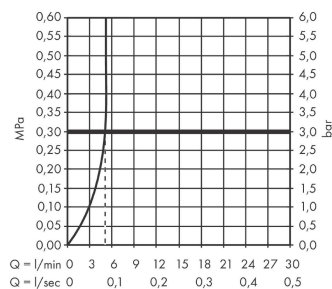

Logis E

Single lever bidet mixer with pop-up waste set

Finish: **Chrome** Article Number: **71232000**

Description

product features

- consists of: single lever bidet mixer, waste set
- projection: 115 mm
- spout height: 78 mm
- aerator with ball pivot
- spray type: normal spray
- maximum flow rate at 3 bar: 7,2 l/min
- ceramic cartridge
- temperature limitation adjustable
- suitable for continuous flow water heaters
- material waste set: synthetic
- connection type: G 3/8 connections
- connection dimension: DN15

Article Details

Price excl. VAT

120,00 £

Technology

Certificates / Sustainability

Product image

Scale drawing

Flowchart