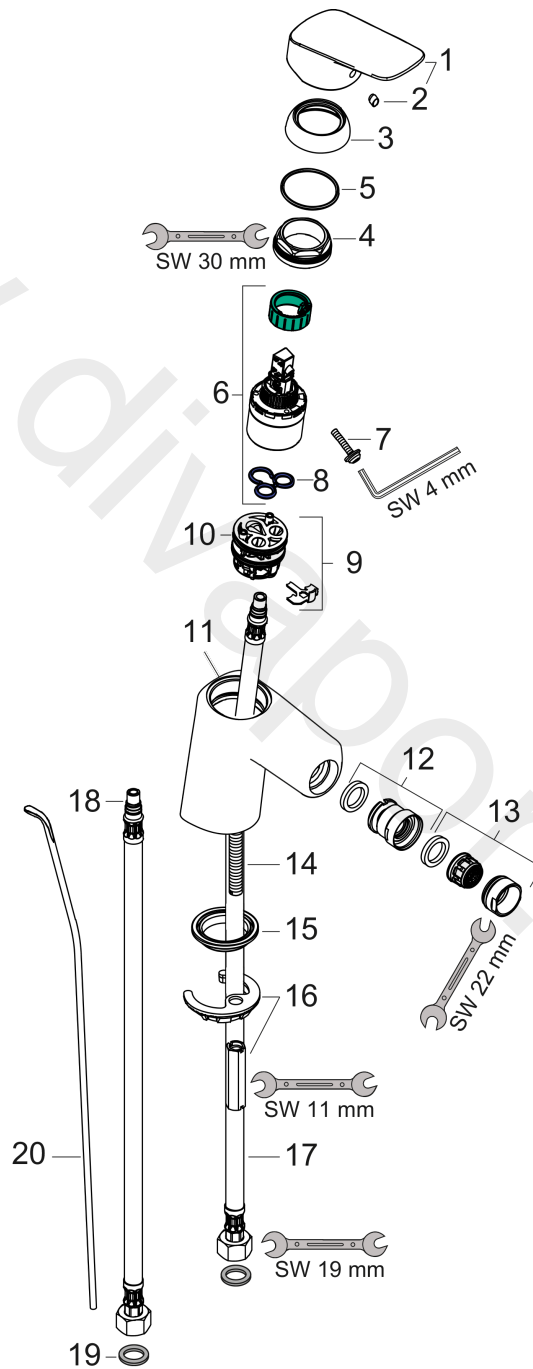

**MyCube**  
**Single lever bidet mixer 70 with pop-up waste set**  
 Surfaces: Article Number: **71230000**

**Exploded Drawing**

Year of production: **11/14 - 03/17**

### Single lever bidet mixer 70 with pop-up waste set

Surfaces: Article Number: **71230000**

#### Spare part list

Year of production: **11/14 - 03/17**

Pos.	Description	Article Number	Price	PU
1	handle	92224000	£ 51,00	1
2	screw cover	96338000	£ 3,30	1
3	flange	97406000	£ 20,50	1
4	nut	97209000	£ 16,10	1
5	O-Ring 32x2	98193000	£ 3,30	1
6	cartridge, assy	92730000	£ 35,00	1
7	locking screw for handle	95140000	£ 6,10	1
8	seal	95008000	£ 9,00	1
9	adapter for cartridge	98750000	£ 13,30	1
10	O-Ring 30x2	98186000	£ 3,30	1
11	O-ring 35x2	92604000	£ 6,10	1
12	ball joint	92036000	£ 25,00	1
13	aerator M24x1 (7 l/min)	13085000	£ 13,30	1
14	screw M8 x 68	97736000	£ 6,10	1
15	seal Ø 42	98722000	£ 6,10	1
16	fixing set	96016000	£ 35,00	1
17	connection hose 450 mm M8x0,75 G3/8	97206000	£ 35,00	1
18	O-ring 7x1,5	98422000	£ 3,30	1
19	sealing set	95581000	£ 6,10	1
20	pull rod	96657000	£ 13,30	1
a	pop up waste	92168000	£ 43,00	1