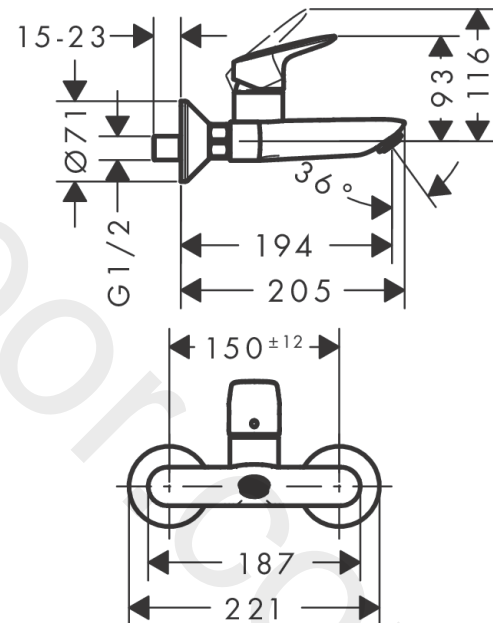

Logis

Single lever basin mixer for exposed installation wall-mounted

Finish: **Chrome** Article Number: **71225000**

Description

product features

- projection: 194 mm
- handle variant: lever handle
- centre distance: 150 ± 12 mm
- spray type: normal spray
- maximum flow rate at 3 bar: 5 l/min
- ceramic cartridge
- temperature limitation adjustable
- with noise reduction
- suitable for continuous flow water heaters
- connection type: G 1/2
- connection dimension: DN15
- EU taxonomy: max. 6 l/min - Substantial Contribution (SC) possible

Article Details

Price excl. VAT

135,00 £

Technology

Certificates / Sustainability

Product image

Scale drawing

Flowchart

Logis

Single lever basin mixer for exposed installation wall-mounted

Finish: Chrome Article Number: 71225000

Exploded Drawing

Year of production: >07/15

Logis

Single lever basin mixer for exposed installation wall-mounted

Finish: **Chrome** Article Number: **71225000**

Spare part list

Year of production: >07/15

Pos.	Description	Article Number	Price	PU
1	handle	92224000	£ 51,00	1
2	screw cover	96338000	£ 3,30	1
3	flange	97406000	£ 20,50	1
4	nut	97977000	£ 43,00	1
5	O-Ring 32x2	98193000	£ 3,30	1
6	O-ring 33x1,5	98164000	£ 3,30	1
7	cartridge, assy	92730000	£ 35,00	1
8	locking screw for handle	95140000	£ 6,10	1
9	seal	95008000	£ 9,00	1
10	aerator M24x1 (5 l/min)	13185000	£ 22,30	1
11	set of nuts	96157000	£ 35,00	1
12	O-ring 15x2	98163000	£ 3,30	1
13	connecting thread	97220000	£ 16,10	1
14	escutcheon Ø 70 mm	94135000	£ 13,30	1
15	noise reduction	96429000	£ 6,10	1
16	set of S-unions (±12 mm)	94140000	£ 51,00	1