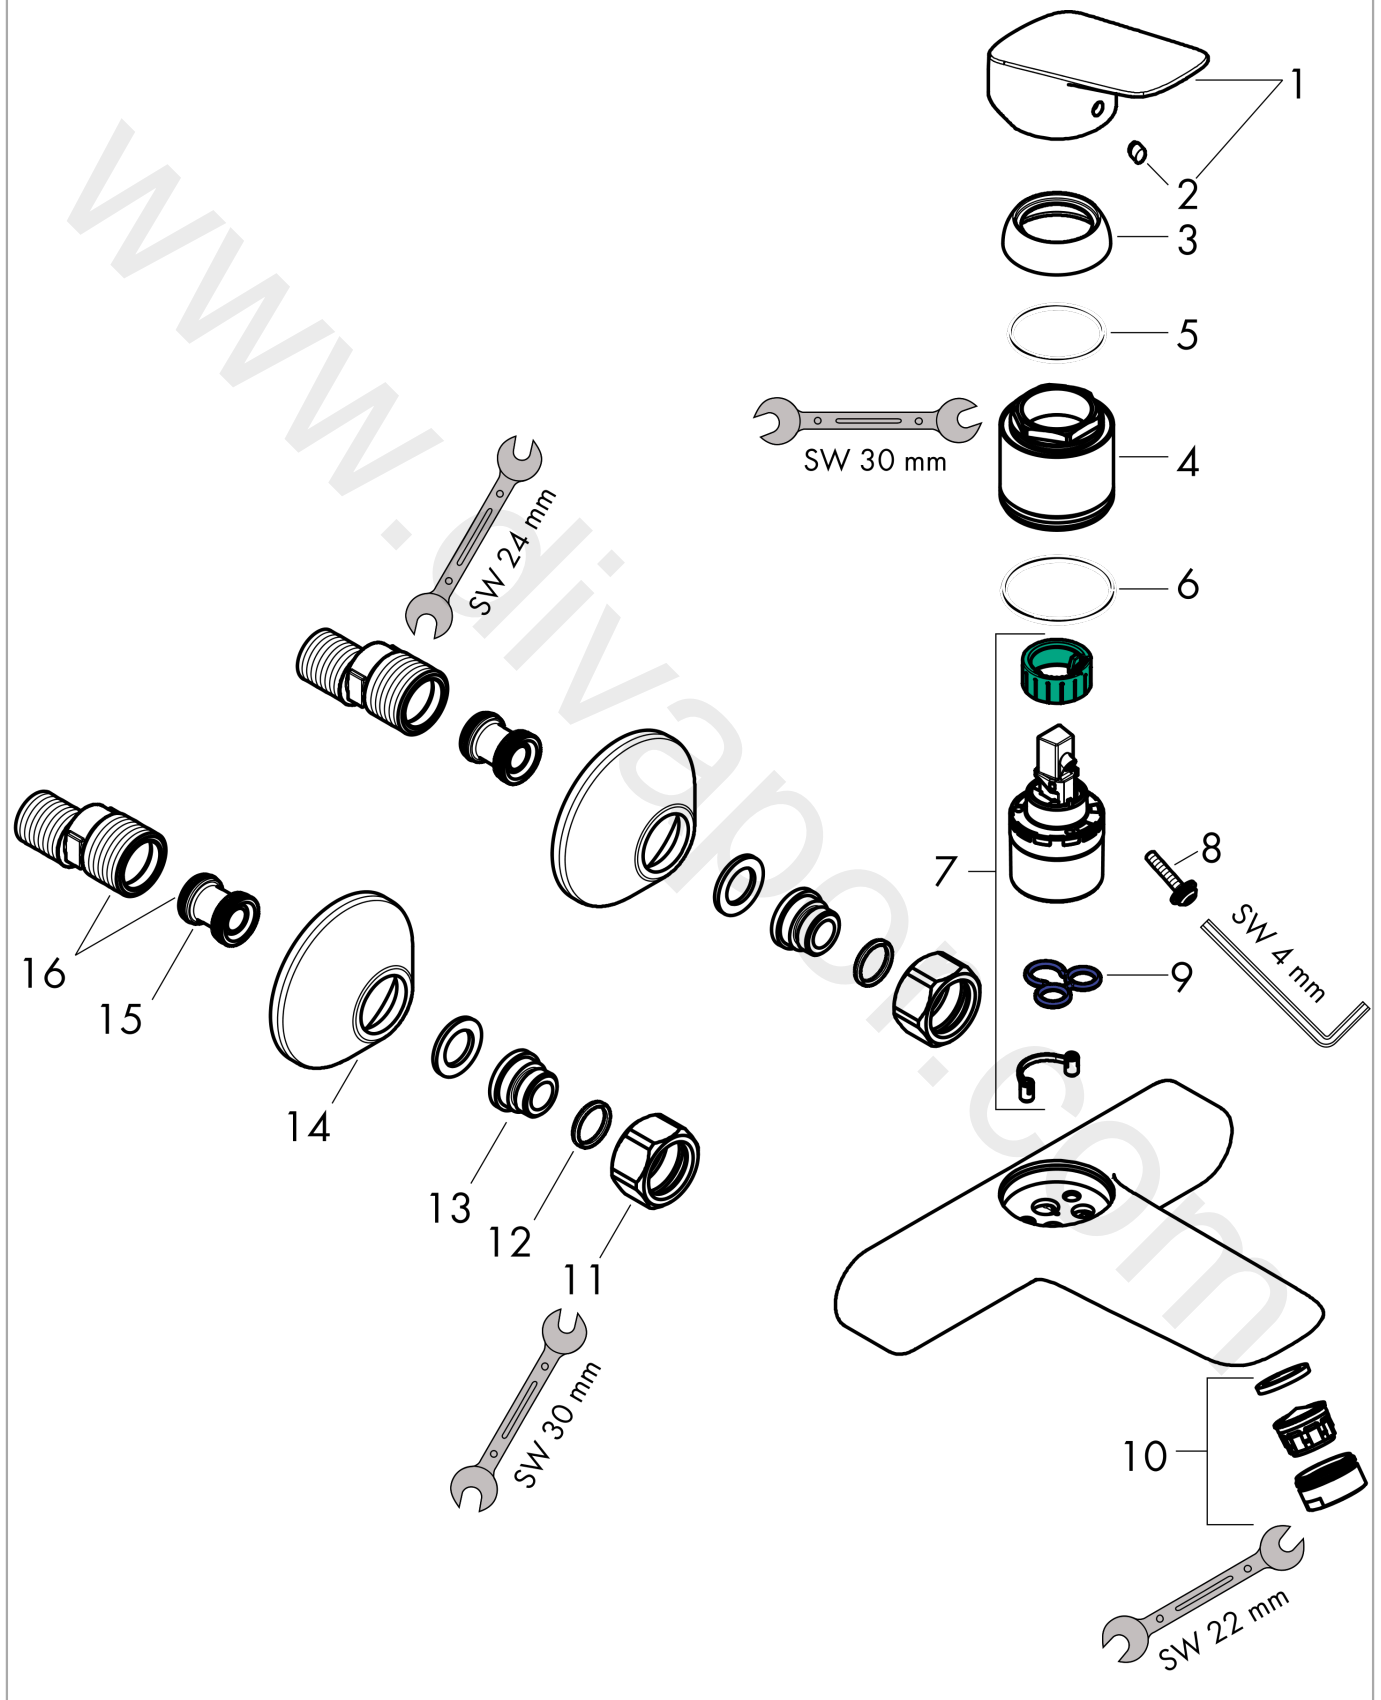

Logis

Single lever basin mixer for exposed installation wall-mounted

Finish: **Chrome** Article Number: **71225000**

Description

product features

- projection: 194 mm
- handle variant: lever handle
- centre distance: 150 ± 12 mm
- spray type: normal spray
- maximum flow rate at 3 bar: 5 l/min
- ceramic cartridge
- temperature limitation adjustable
- with noise reduction
- suitable for continuous flow water heaters
- connection type: G 1/2
- connection dimension: DN15
- EU taxonomy: max. 6 l/min - Substantial Contribution (SC) possible

Logis

Single lever basin mixer for exposed installation wall-mounted

Finish: Chrome Article Number: 71225000

Exploded Drawing

Year of production: >07/15

Logis

Single lever basin mixer for exposed installation wall-mounted

Finish: **Chrome** Article Number: **71225000**

Spare part list

Year of production: >07/15

Pos.	Description	Article Number	Price	PU
1	handle	92224000	£ 51,00	1
2	screw cover	96338000	£ 3,30	1
3	flange	97406000	£ 20,50	1
4	nut	97977000	£ 43,00	1
5	O-Ring 32x2	98193000	£ 3,30	1
6	O-ring 33x1,5	98164000	£ 3,30	1
7	cartridge, assy	92730000	£ 35,00	1
8	locking screw for handle	95140000	£ 6,10	1
9	seal	95008000	£ 9,00	1
10	aerator M24x1 (5 l/min)	13185000	£ 22,30	1
11	set of nuts	96157000	£ 35,00	1
12	O-ring 15x2	98163000	£ 3,30	1
13	connecting thread	97220000	£ 16,10	1
14	escutcheon Ø 70 mm	94135000	£ 13,30	1
15	noise reduction	96429000	£ 6,10	1
16	set of S-unions (±12 mm)	94140000	£ 51,00	1