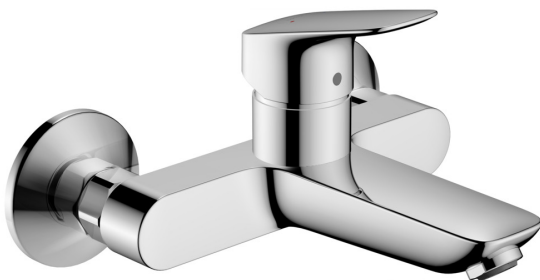

Logis

Single lever basin mixer for exposed installation wall-mounted

Finish: **Chrome** Article Number: **71225000**

Description

product features

- projection: 194 mm
- handle variant: lever handle
- centre distance: 150 ± 12 mm
- spray type: normal spray
- maximum flow rate at 3 bar: 5 l/min
- ceramic cartridge
- temperature limitation adjustable
- with noise reduction
- suitable for continuous flow water heaters
- connection type: G 1/2
- connection dimension: DN15
- EU taxonomy: max. 6 l/min - Substantial Contribution (SC) possible

Article Details

Price excl. VAT

135,00 £

Technology

Certificates / Sustainability

Product image

Scale drawing

Flowchart

Logis

Single lever basin mixer for exposed installation wall-mounted

Finish: Chrome Article Number: 71225000

Exploded Drawing

Year of production: >07/15

Logis

Single lever basin mixer for exposed installation wall-mounted