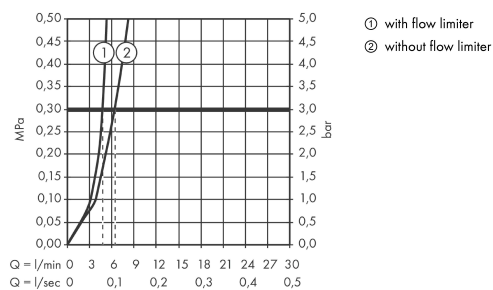

Logis

Single lever basin mixer for exposed installation wall-mounted

Finish: **Chrome** Article Number: **71225000**

Description

product features

- projection: 194 mm
- handle variant: lever handle
- centre distance: 150 ± 12 mm
- spray type: normal spray
- maximum flow rate at 3 bar: 5 l/min
- ceramic cartridge
- temperature limitation adjustable
- with noise reduction
- suitable for continuous flow water heaters
- connection type: G 1/2
- connection dimension: DN15
- EU taxonomy: max. 6 l/min - Substantial Contribution (SC) possible

Article Details

Price excl. VAT

135,00 £

Technology

Certificates / Sustainability

Product image

Scale drawing

Flowchart