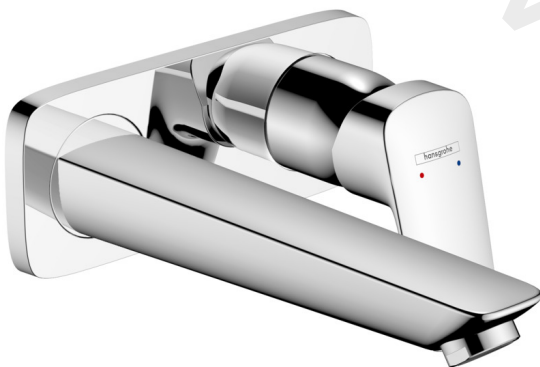

Logis

Single lever basin mixer for concealed installation wall-mounted with spout 19.5 cm 3 ticks

Finish: **Chrome** Article Number: **71224009**

Description

product features

- consists of: single lever basin mixer for concealed installation wall-mounted, waste set
- projection: 195 mm
- handle variant: lever handle
- maximum flow rate at 3 bar: 1,9 l/min
- ceramic cartridge
- temperature limitation adjustable
- non-closing waste set
- material waste set: metal
- connection type: basic set
- connection dimension: DN15
- handle can be positioned on the right or left, depending on the basic set installation

Technology

Product image

Scale drawing

Flowchart

Logis

Single lever basin mixer for concealed installation wall-mounted with spout 19.5 cm 3 ticks

Finish: Chrome Article Number: 71224009

Installation examples

Logis

Single lever basin mixer for concealed installation wall-mounted with spout 19.5 cm 3 ticks

Finish: **Chrome** Article Number: **71224009**

Exploded Drawing

Year of production: >04/20

Logis

Single lever basin mixer for concealed installation wall-mounted with spout 19.5 cm 3 ticks