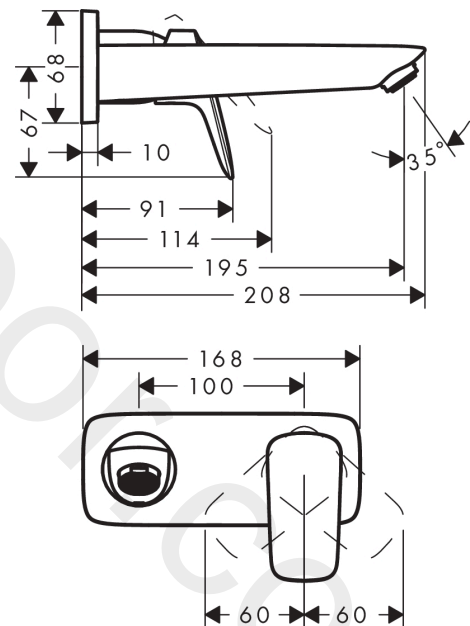

Logis

Single lever basin mixer for concealed installation wall-mounted with spout 19.5 cm 3 ticks

Finish: **Chrome** Article Number: **71224009**

Description

product features

- consists of: single lever basin mixer for concealed installation wall-mounted, waste set
- projection: 195 mm
- handle variant: lever handle
- maximum flow rate at 3 bar: 1,9 l/min
- ceramic cartridge
- temperature limitation adjustable
- non-closing waste set
- material waste set: metal
- connection type: basic set
- connection dimension: DN15
- handle can be positioned on the right or left, depending on the basic set installation

Technology

Product image

Scale drawing

Flowchart

Logis

Single lever basin mixer for concealed installation wall-mounted with spout 19.5 cm 3 ticks

Finish: Chrome Article Number: 71224009

Installation examples

Finish: **Chrome** Article Number: **71224009**

Spare part list

Year of production: >04/20

Pos.	Description	Article Number	Price	PU
1	handle	92224000	£ 51,00	1
2	screw cover	96338000	£ 3,30	1
3	sleeve	98790000	£ 35,00	1
4	nut	95622000	£ 43,00	1
5	O-ring 39x1,5	98400000	£ 3,30	1
6	cartridge, assy	95646000	£ 96,00	1
7	locking screw for handle	95140000	£ 6,10	1
8	seal	95008000	£ 9,00	1
9	adapter for cartridge	95779000	£ 16,10	1
10	O-ring 26x2	98147000	£ 3,30	1
11	O-ring 43x3	98418000	£ 3,30	1
12	spout cpl.	92240000	£ 110,00	1
13	hollow set screw M5x8	92851000	£ 3,30	1
14	aerator M24x1 (1,9 l/min)	92300000	£ 35,00	1
15	escutcheon	95642000	£ 16,10	1
16	O-Ring 30x2	98186000	£ 3,30	1
17	escutcheon	92239000	£ 64,00	1
18	connecting thread G½	95626000	£ 43,00	1
19	O-ring 13x2	98128000	£ 3,30	1
20	extension set 25 mm for 13622180	31971000	£ 169,00	1
a	waste	50001000	£ 71,00	1