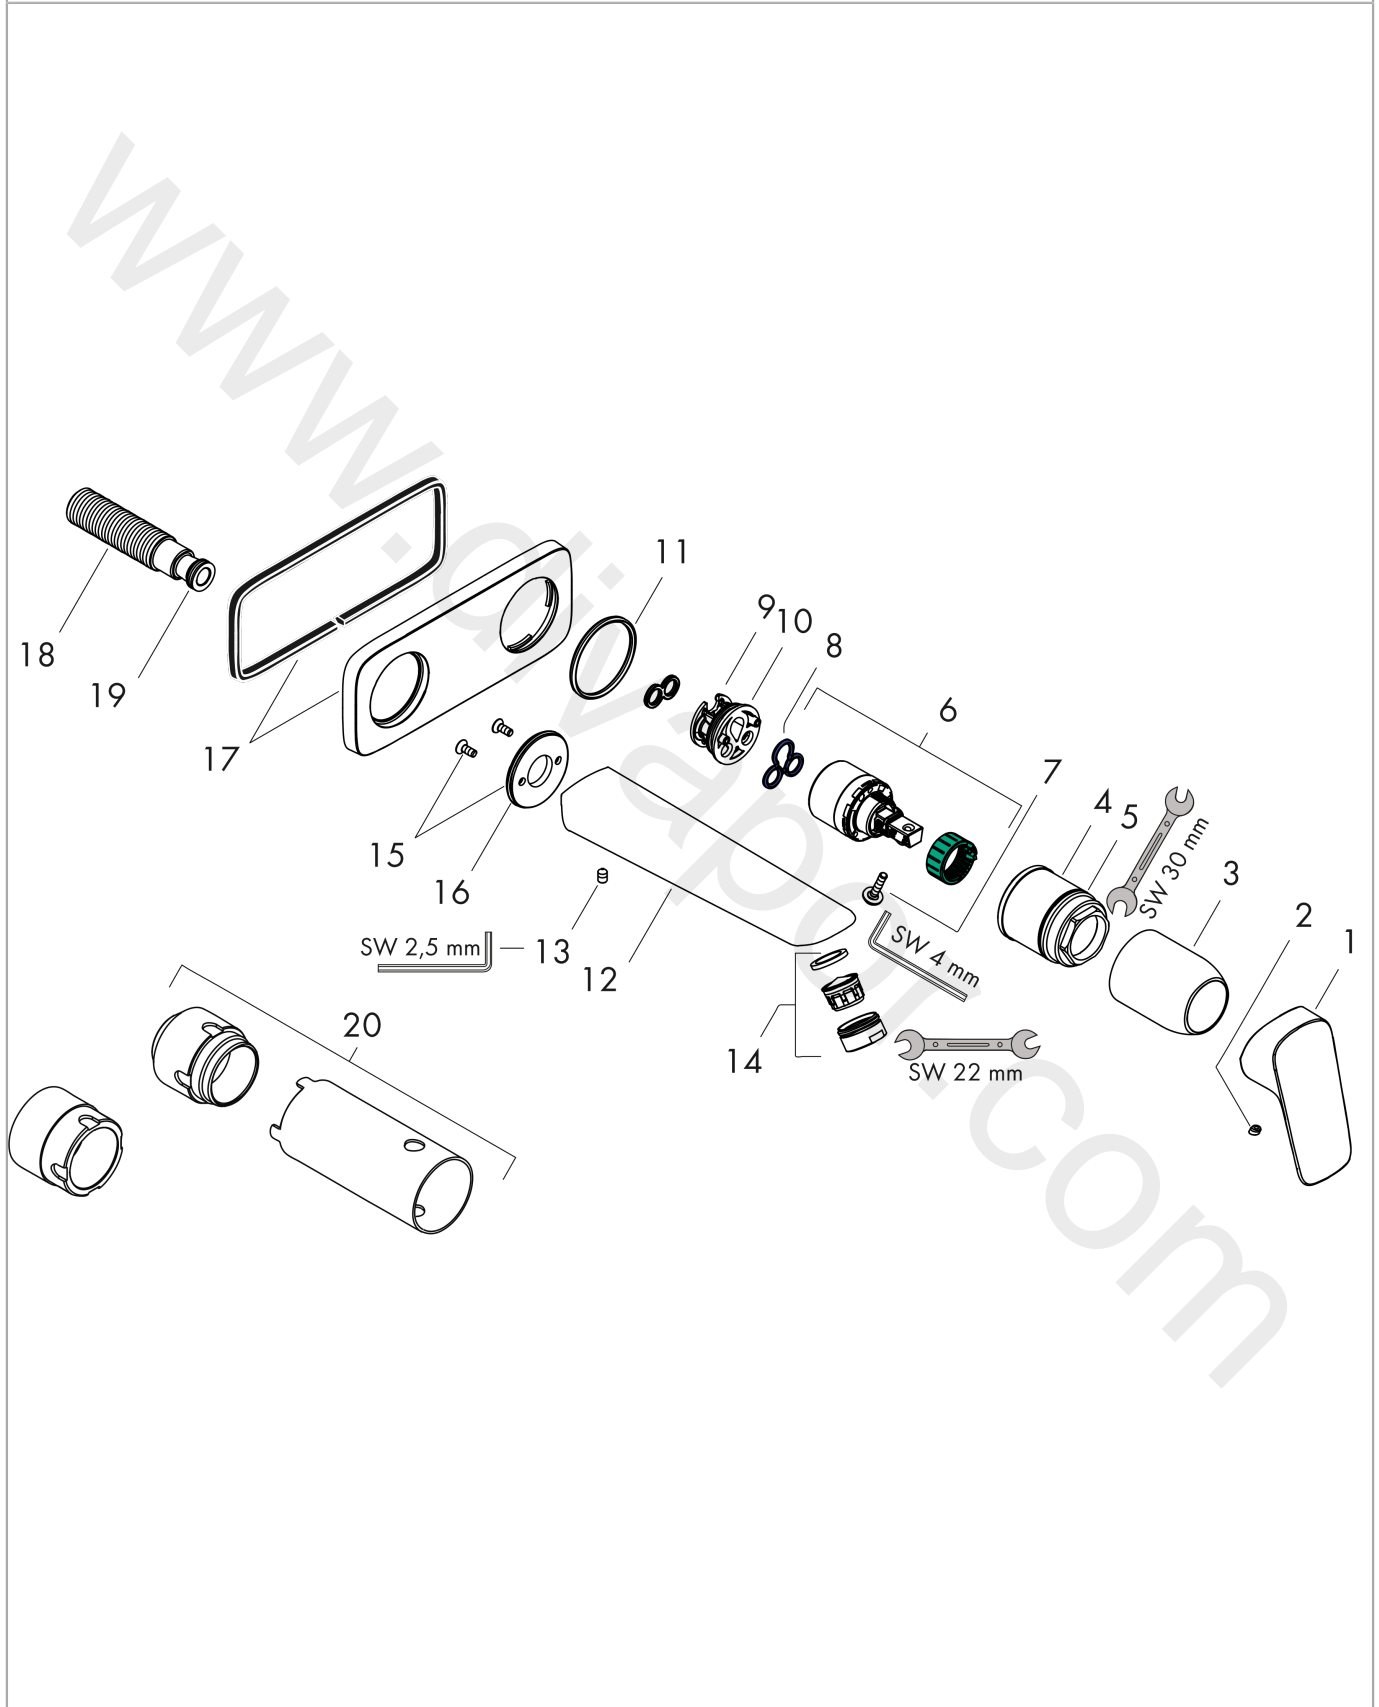

Logis

Single lever basin mixer for concealed installation wall-mounted with spout 19.5 cm 3 ticks

Finish: **Chrome** Article Number: **71224009**

Description

product features

- consists of: single lever basin mixer for concealed installation wall-mounted, waste set
- projection: 195 mm
- handle variant: lever handle
- maximum flow rate at 3 bar: 1,9 l/min
- ceramic cartridge
- temperature limitation adjustable
- non-closing waste set
- material waste set: metal
- connection type: basic set
- connection dimension: DN15
- handle can be positioned on the right or left, depending on the basic set installation

Logis

Single lever basin mixer for concealed installation wall-mounted with spout 19.5 cm 3 ticks

Finish: **Chrome** Article Number: **71224009**

Exploded Drawing

Year of production: >04/20

Logis

Single lever basin mixer for concealed installation wall-mounted with spout 19.5 cm 3 ticks

Finish: **Chrome** Article Number: **71224009**

Spare part list

Year of production: >04/20

Pos.	Description	Article Number	Price	PU
1	handle	92224000	£ 51,00	1
2	screw cover	96338000	£ 3,30	1
3	sleeve	98790000	£ 35,00	1
4	nut	95622000	£ 43,00	1
5	O-ring 39x1,5	98400000	£ 3,30	1
6	cartridge, assy	95646000	£ 96,00	1
7	locking screw for handle	95140000	£ 6,10	1
8	seal	95008000	£ 9,00	1
9	adapter for cartridge	95779000	£ 16,10	1
10	O-ring 26x2	98147000	£ 3,30	1
11	O-ring 43x3	98418000	£ 3,30	1
12	spout cpl.	92240000	£ 110,00	1
13	hollow set screw M5x8	92851000	£ 3,30	1
14	aerator M24x1 (1,9 l/min)	92300000	£ 35,00	1
15	escutcheon	95642000	£ 16,10	1
16	O-Ring 30x2	98186000	£ 3,30	1
17	escutcheon	92239000	£ 64,00	1
18	connecting thread G½	95626000	£ 43,00	1
19	O-ring 13x2	98128000	£ 3,30	1
20	extension set 25 mm for 13622180	31971000	£ 169,00	1
a	waste	50001000	£ 71,00	1