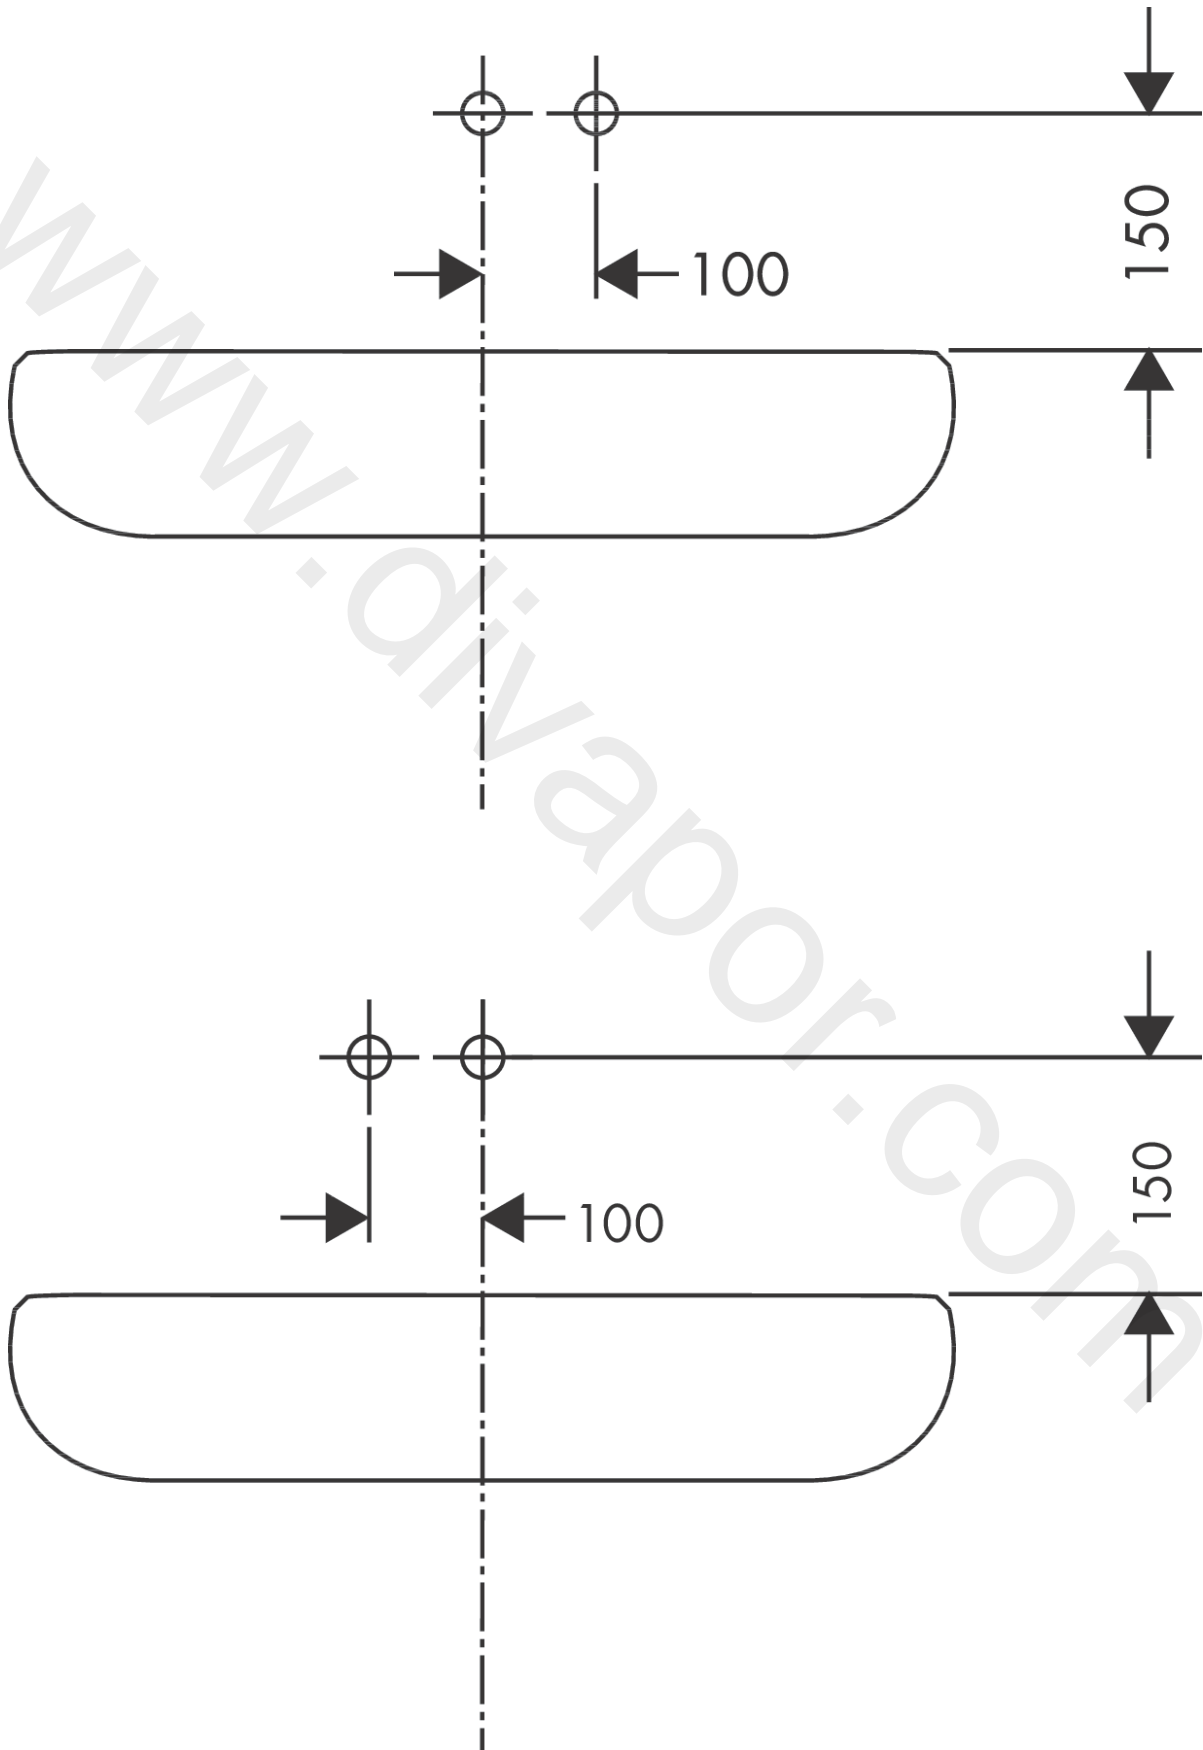

Logis

Single lever basin mixer for concealed installation wall-mounted with spout 19.5 cm 3 ticks

Finish: **Chrome** Article Number: **71224009**

Description

product features

- consists of: single lever basin mixer for concealed installation wall-mounted, waste set
- projection: 195 mm
- handle variant: lever handle
- maximum flow rate at 3 bar: 1,9 l/min
- ceramic cartridge
- temperature limitation adjustable
- non-closing waste set
- material waste set: metal
- connection type: basic set
- connection dimension: DN15
- handle can be positioned on the right or left, depending on the basic set installation

Technology

Product image

Scale drawing

Flowchart

Logis

Single lever basin mixer for concealed installation wall-mounted with spout 19.5 cm 3 ticks

Finish: Chrome Article Number: 71224009

Installation examples

Finish: **Chrome** Article Number: **71224009**

Spare part list

Year of production: >04/20

Pos.	Description	Article Number	Price	PU
1	handle	92224000	£ 51,00	1
2	screw cover	96338000	£ 3,30	1
3	sleeve	98790000	£ 35,00	1
4	nut	95622000	£ 43,00	1
5	O-ring 39x1,5	98400000	£ 3,30	1
6	cartridge, assy	95646000	£ 96,00	1
7	locking screw for handle	95140000	£ 6,10	1
8	seal	95008000	£ 9,00	1
9	adapter for cartridge	95779000	£ 16,10	1
10	O-ring 26x2	98147000	£ 3,30	1
11	O-ring 43x3	98418000	£ 3,30	1
12	spout cpl.	92240000	£ 110,00	1
13	hollow set screw M5x8	92851000	£ 3,30	1
14	aerator M24x1 (1,9 l/min)	92300000	£ 35,00	1
15	escutcheon	95642000	£ 16,10	1
16	O-Ring 30x2	98186000	£ 3,30	1
17	escutcheon	92239000	£ 64,00	1
18	connecting thread G½	95626000	£ 43,00	1
19	O-ring 13x2	98128000	£ 3,30	1
20	extension set 25 mm for 13622180	31971000	£ 169,00	1
a	waste	50001000	£ 71,00	1