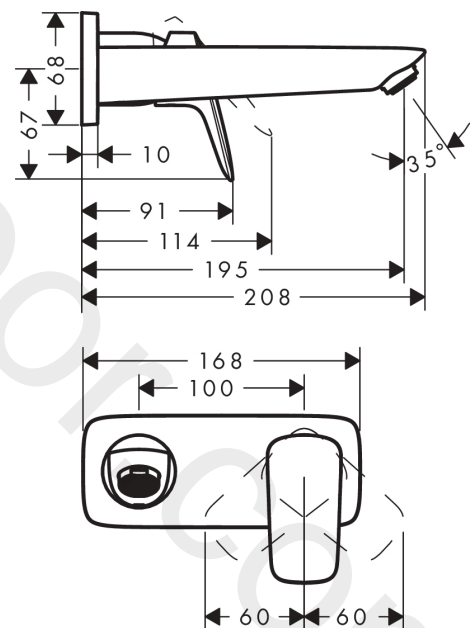

Logis

Single lever basin mixer for concealed installation wall-mounted with spout 19.5 cm 2 ticks

Finish: **Chrome** Article Number: **71223009**

Description

product features

- consists of: single lever basin mixer for concealed installation wall-mounted, waste set
- projection: 195 mm
- handle variant: lever handle
- spray type: normal spray
- maximum flow rate at 3 bar: 3,8 l/min
- ceramic cartridge
- temperature limitation adjustable
- non-closing waste set
- material waste set: metal
- connection type: basic set
- connection dimension: DN15
- handle can be positioned on the right or left, depending on the basic set installation

Technology

Product image

Scale drawing

Logis

Single lever basin mixer for concealed installation wall-mounted with spout 19.5 cm 2 ticks

Finish: **Chrome** Article Number: **71223009**

Flowchart

www.divapor.com

Logis

Single lever basin mixer for concealed installation wall-mounted with spout 19.5 cm 2 ticks

Finish: **Chrome** Article Number: **71223009**

Installation examples

Logis

Single lever basin mixer for concealed installation wall-mounted with spout 19.5 cm 2 ticks

Spare part list

Year of production: >04/20

Pos.	Description	Article Number	Price	PU
1	handle	92224000	£ 51,00	1
2	screw cover	96338000	£ 3,30	1
3	sleeve	98790000	£ 35,00	1
4	nut	95622000	£ 43,00	1
5	O-ring 39x1,5	98400000	£ 3,30	1
6	cartridge, assy	95646000	£ 96,00	1
7	locking screw for handle	95140000	£ 6,10	1
8	seal	95008000	£ 9,00	1
9	adapter for cartridge	95779000	£ 16,10	1
10	O-ring 26x2	98147000	£ 3,30	1
11	O-ring 43x3	98418000	£ 3,30	1
12	spout cpl.	92240000	£ 110,00	1
13	hollow set screw M5x8	92851000	£ 3,30	1
14	aerator M24x1	98453000	£ 20,50	1
15	escutcheon	95642000	£ 16,10	1
16	O-Ring 30x2	98186000	£ 3,30	1
17	escutcheon	92239000	£ 64,00	1
18	connecting thread G½	95626000	£ 43,00	1
19	O-ring 13x2	98128000	£ 3,30	1
20	extension set 25 mm for 13622180	31971000	£ 169,00	1
a	waste	50001000	£ 71,00	1