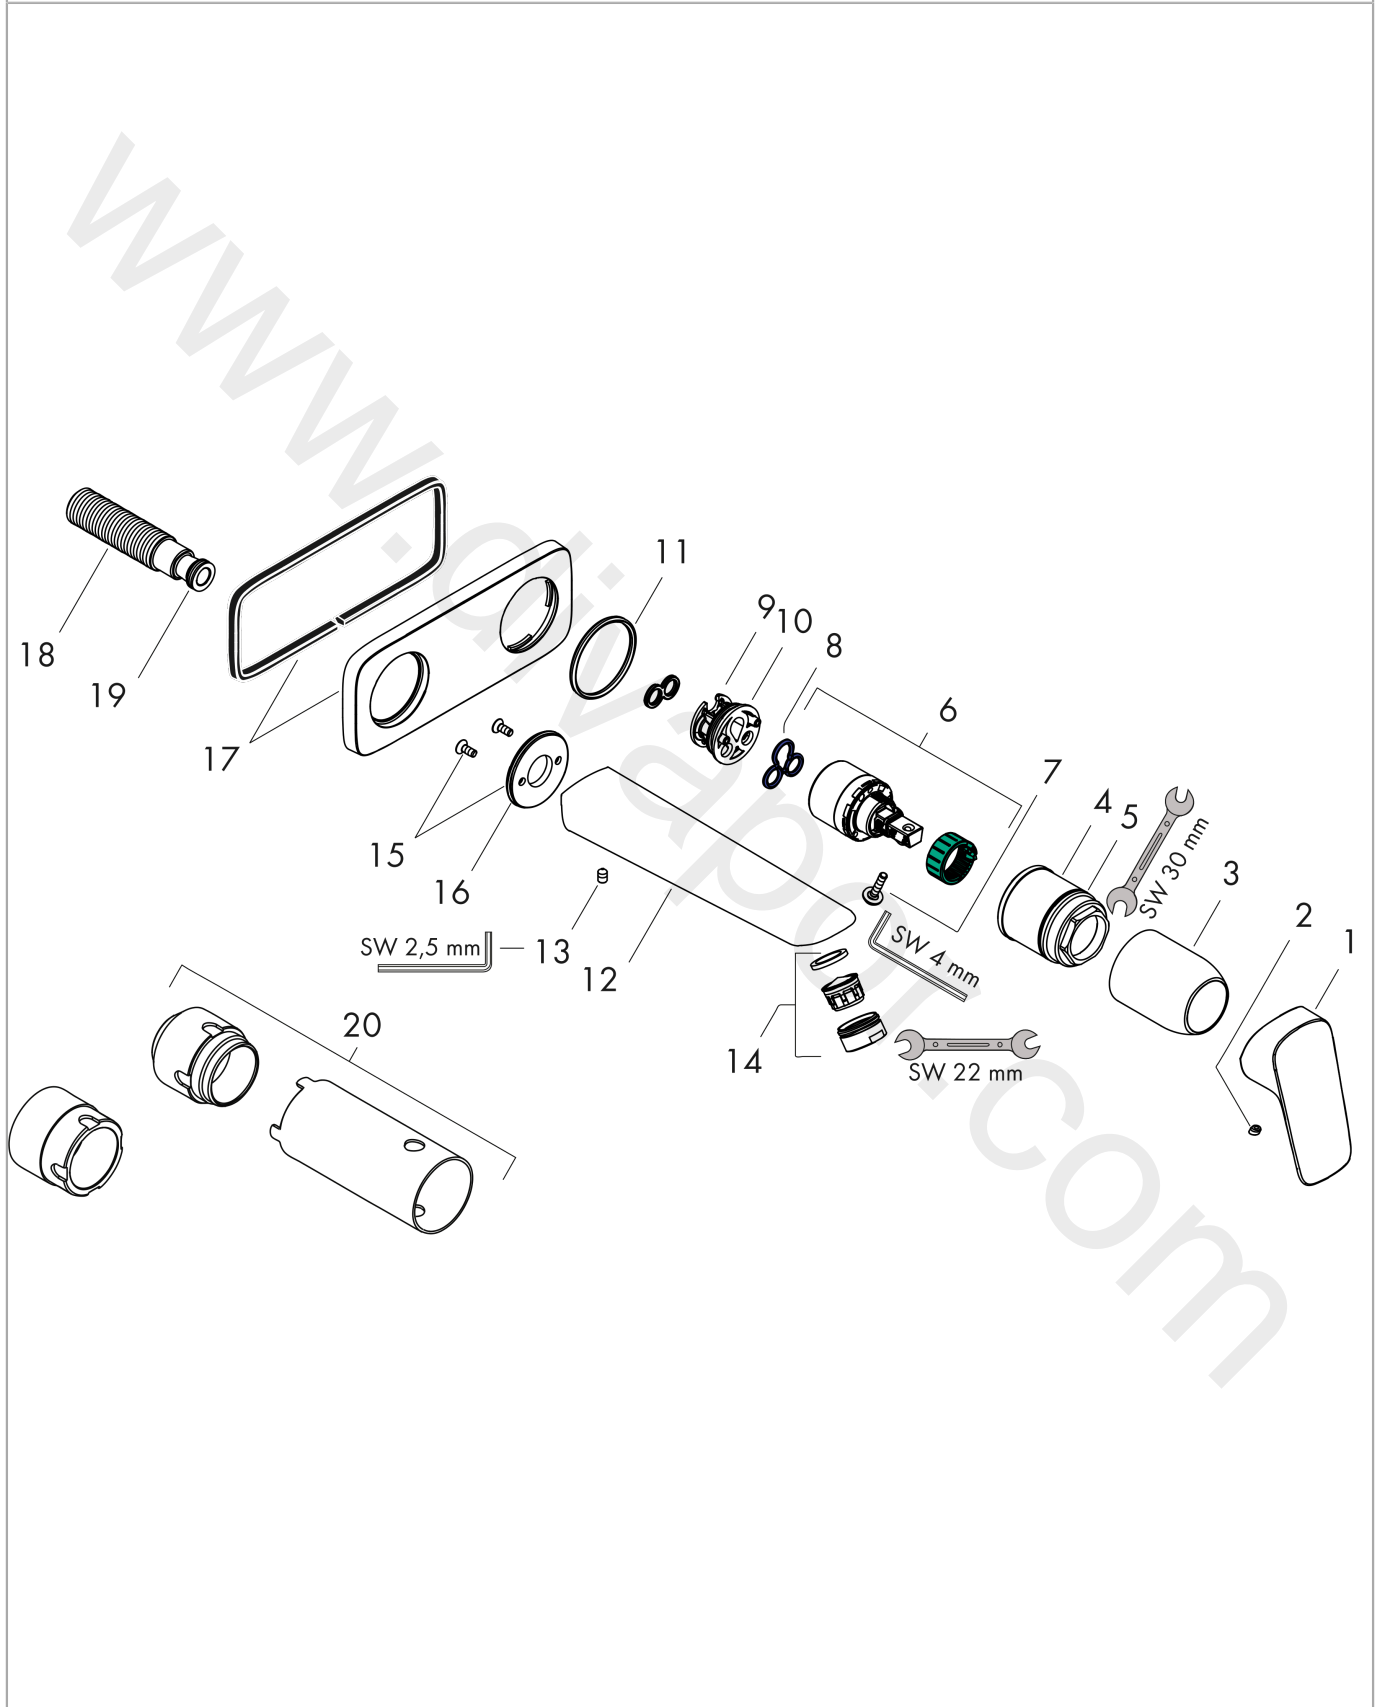

Logis

Single lever basin mixer for concealed installation wall-mounted with spout 19.5 cm 2 ticks

Finish: **Chrome** Article Number: **71223009**

Description

product features

- consists of: single lever basin mixer for concealed installation wall-mounted, waste set
- projection: 195 mm
- handle variant: lever handle
- spray type: normal spray
- maximum flow rate at 3 bar: 3,8 l/min
- ceramic cartridge
- temperature limitation adjustable
- non-closing waste set
- material waste set: metal
- connection type: basic set
- connection dimension: DN15
- handle can be positioned on the right or left, depending on the basic set installation

Logis

Single lever basin mixer for concealed installation wall-mounted with spout 19.5 cm 2 ticks

Finish: **Chrome** Article Number: **71223009**

Installation examples

Logis

Single lever basin mixer for concealed installation wall-mounted with spout 19.5 cm 2 ticks

Finish: **Chrome** Article Number: **71223009**

Exploded Drawing

Year of production: >04/20

Logis

Single lever basin mixer for concealed installation wall-mounted with spout 19.5 cm 2 ticks

Finish: **Chrome** Article Number: **71223009**

Spare part list

Year of production: >04/20

Pos.	Description	Article Number	Price	PU
1	handle	92224000	£ 51,00	1
2	screw cover	96338000	£ 3,30	1
3	sleeve	98790000	£ 35,00	1
4	nut	95622000	£ 43,00	1
5	O-ring 39x1,5	98400000	£ 3,30	1
6	cartridge, assy	95646000	£ 96,00	1
7	locking screw for handle	95140000	£ 6,10	1
8	seal	95008000	£ 9,00	1
9	adapter for cartridge	95779000	£ 16,10	1
10	O-ring 26x2	98147000	£ 3,30	1
11	O-ring 43x3	98418000	£ 3,30	1
12	spout cpl.	92240000	£ 110,00	1
13	hollow set screw M5x8	92851000	£ 3,30	1
14	aerator M24x1	98453000	£ 20,50	1
15	escutcheon	95642000	£ 16,10	1
16	O-Ring 30x2	98186000	£ 3,30	1
17	escutcheon	92239000	£ 64,00	1
18	connecting thread G½	95626000	£ 43,00	1
19	O-ring 13x2	98128000	£ 3,30	1
20	extension set 25 mm for 13622180	31971000	£ 169,00	1
a	waste	50001000	£ 71,00	1