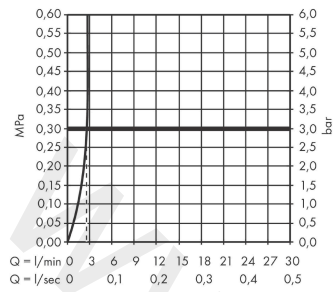

Logis

Single lever basin mixer for concealed installation wall-mounted with spout 19.5 cm 2 ticks

Finish: **Chrome** Article Number: **71223009**

Description

product features

- consists of: single lever basin mixer for concealed installation wall-mounted, waste set
- projection: 195 mm
- handle variant: lever handle
- spray type: normal spray
- maximum flow rate at 3 bar: 3,8 l/min
- ceramic cartridge
- temperature limitation adjustable
- non-closing waste set
- material waste set: metal
- connection type: basic set
- connection dimension: DN15
- handle can be positioned on the right or left, depending on the basic set installation

Technology

Product image

Scale drawing

Logis

Single lever basin mixer for concealed installation wall-mounted with spout 19.5 cm 2 ticks

Finish: **Chrome** Article Number: **71223009**

Flowchart

www.divapor.com