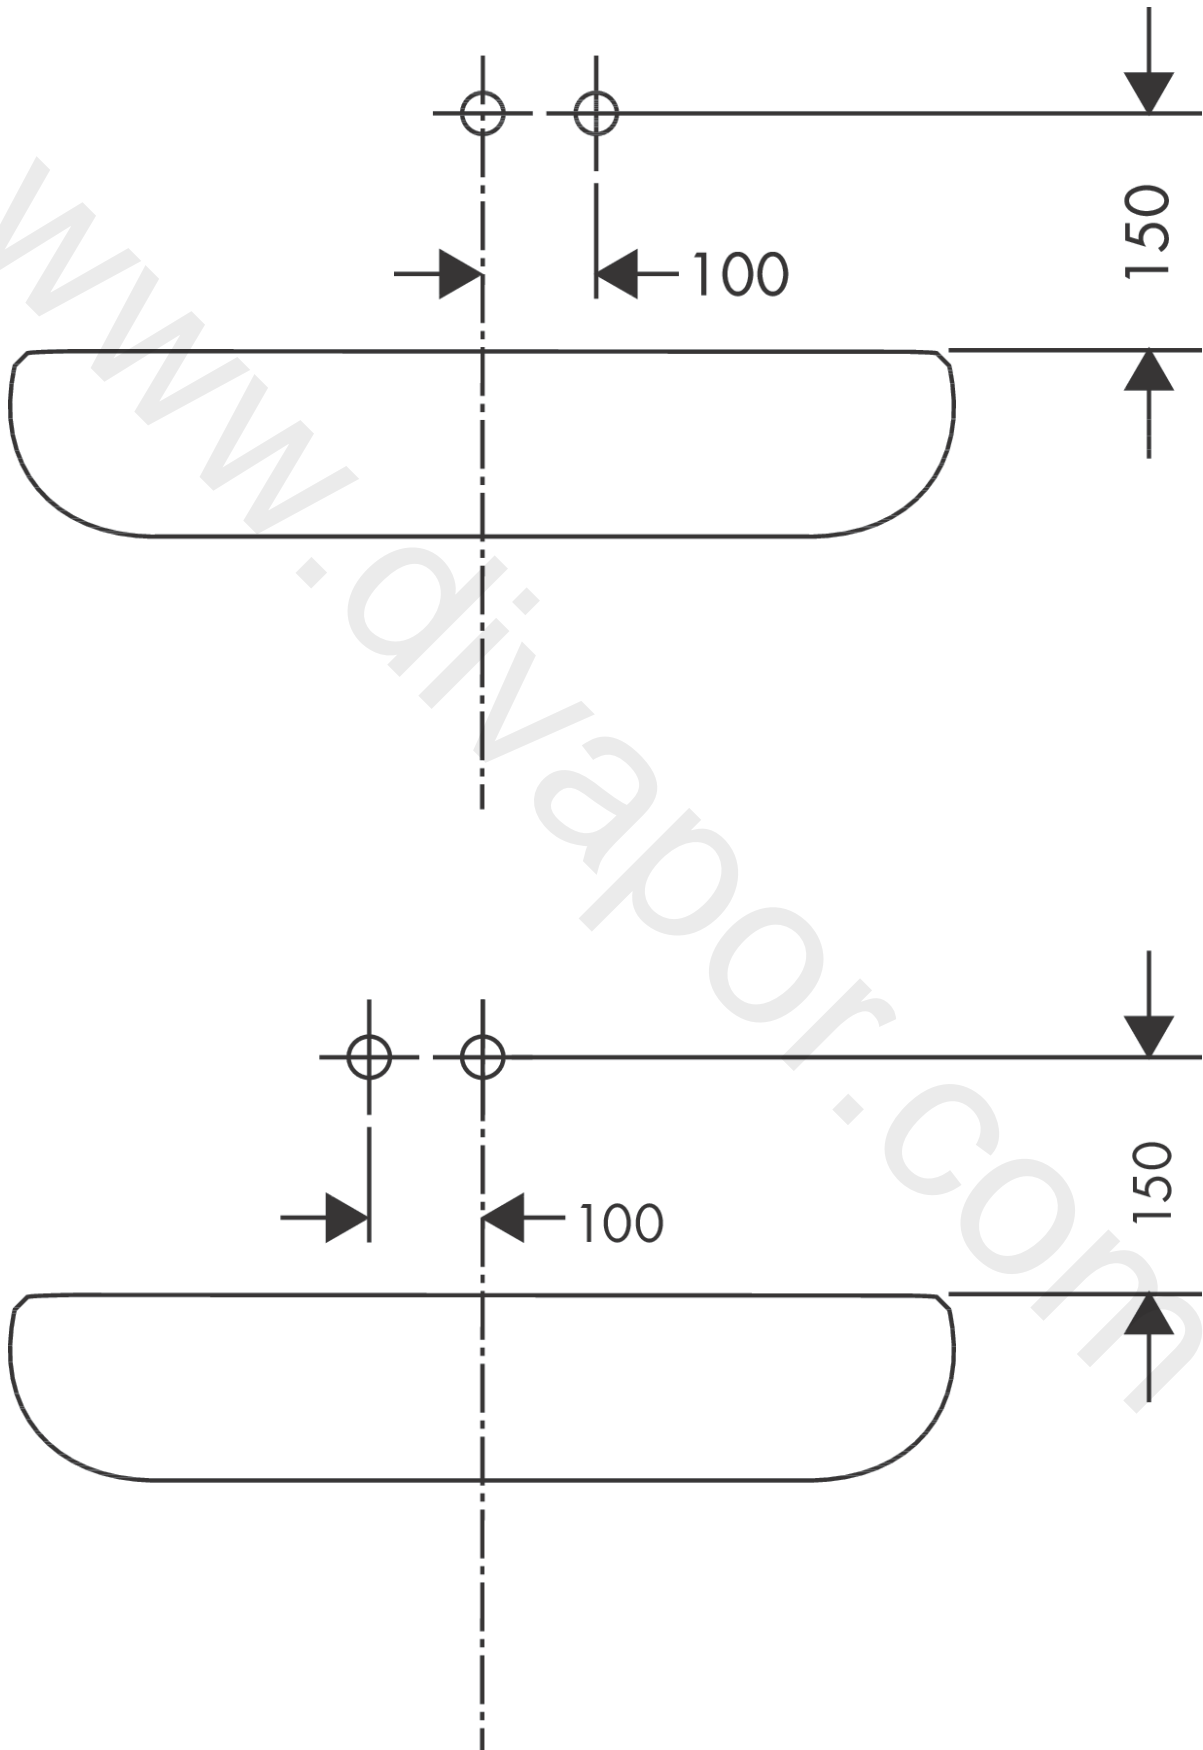

Logis

Single lever basin mixer for concealed installation wall-mounted with spout 19.5 cm 2 ticks

Finish: **Chrome** Article Number: **71223009**

Description

product features

- consists of: single lever basin mixer for concealed installation wall-mounted, waste set
- projection: 195 mm
- handle variant: lever handle
- spray type: normal spray
- maximum flow rate at 3 bar: 3,8 l/min
- ceramic cartridge
- temperature limitation adjustable
- non-closing waste set
- material waste set: metal
- connection type: basic set
- connection dimension: DN15
- handle can be positioned on the right or left, depending on the basic set installation

Technology

Product image

Scale drawing

Logis

Single lever basin mixer for concealed installation wall-mounted with spout 19.5 cm 2 ticks

Finish: **Chrome** Article Number: **71223009**

Flowchart

www.divapor.com

Logis

Single lever basin mixer for concealed installation wall-mounted with spout 19.5 cm 2 ticks

Finish: **Chrome** Article Number: **71223009**

Installation examples

Logis

Single lever basin mixer for concealed installation wall-mounted with spout 19.5 cm 2 ticks

Spare part list

Year of production: >04/20

Pos.	Description	Article Number	Price	PU
1	handle	92224000	£ 51,00	1
2	screw cover	96338000	£ 3,30	1
3	sleeve	98790000	£ 35,00	1
4	nut	95622000	£ 43,00	1
5	O-ring 39x1,5	98400000	£ 3,30	1
6	cartridge, assy	95646000	£ 96,00	1
7	locking screw for handle	95140000	£ 6,10	1
8	seal	95008000	£ 9,00	1
9	adapter for cartridge	95779000	£ 16,10	1
10	O-ring 26x2	98147000	£ 3,30	1
11	O-ring 43x3	98418000	£ 3,30	1
12	spout cpl.	92240000	£ 110,00	1
13	hollow set screw M5x8	92851000	£ 3,30	1
14	aerator M24x1	98453000	£ 20,50	1
15	escutcheon	95642000	£ 16,10	1
16	O-Ring 30x2	98186000	£ 3,30	1
17	escutcheon	92239000	£ 64,00	1
18	connecting thread G½	95626000	£ 43,00	1
19	O-ring 13x2	98128000	£ 3,30	1
20	extension set 25 mm for 13622180	31971000	£ 169,00	1
a	waste	50001000	£ 71,00	1