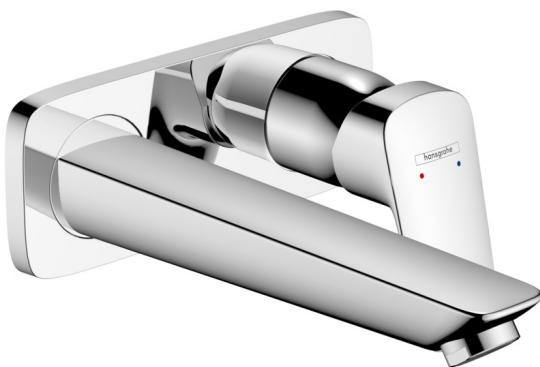

Logis

Single lever basin mixer for concealed installation wall-mounted with spout 19.5 cm 2 ticks

Finish: **Chrome** Article Number: **71223009**

Description

product features

- consists of: single lever basin mixer for concealed installation wall-mounted, waste set
- projection: 195 mm
- handle variant: lever handle
- spray type: normal spray
- maximum flow rate at 3 bar: 3,8 l/min
- ceramic cartridge
- temperature limitation adjustable
- non-closing waste set
- material waste set: metal
- connection type: basic set
- connection dimension: DN15
- handle can be positioned on the right or left, depending on the basic set installation

Technology

Product image

Scale drawing

Logis

Single lever basin mixer for concealed installation wall-mounted with spout 19.5 cm 2 ticks

Finish: **Chrome** Article Number: **71223009**

Flowchart

www.divapor.com

Logis

Single lever basin mixer for concealed installation wall-mounted with spout 19.5 cm 2 ticks

Finish: **Chrome** Article Number: **71223009**

Installation examples

Logis

Single lever basin mixer for concealed installation wall-mounted with spout 19.5 cm 2 ticks

Finish: **Chrome** Article Number: **71223009**

Exploded Drawing

Year of production: >04/20

Logis

Single lever basin mixer for concealed installation wall-mounted with spout 19.5 cm 2 ticks

Finish: **Chrome** Article Number: **71223009**