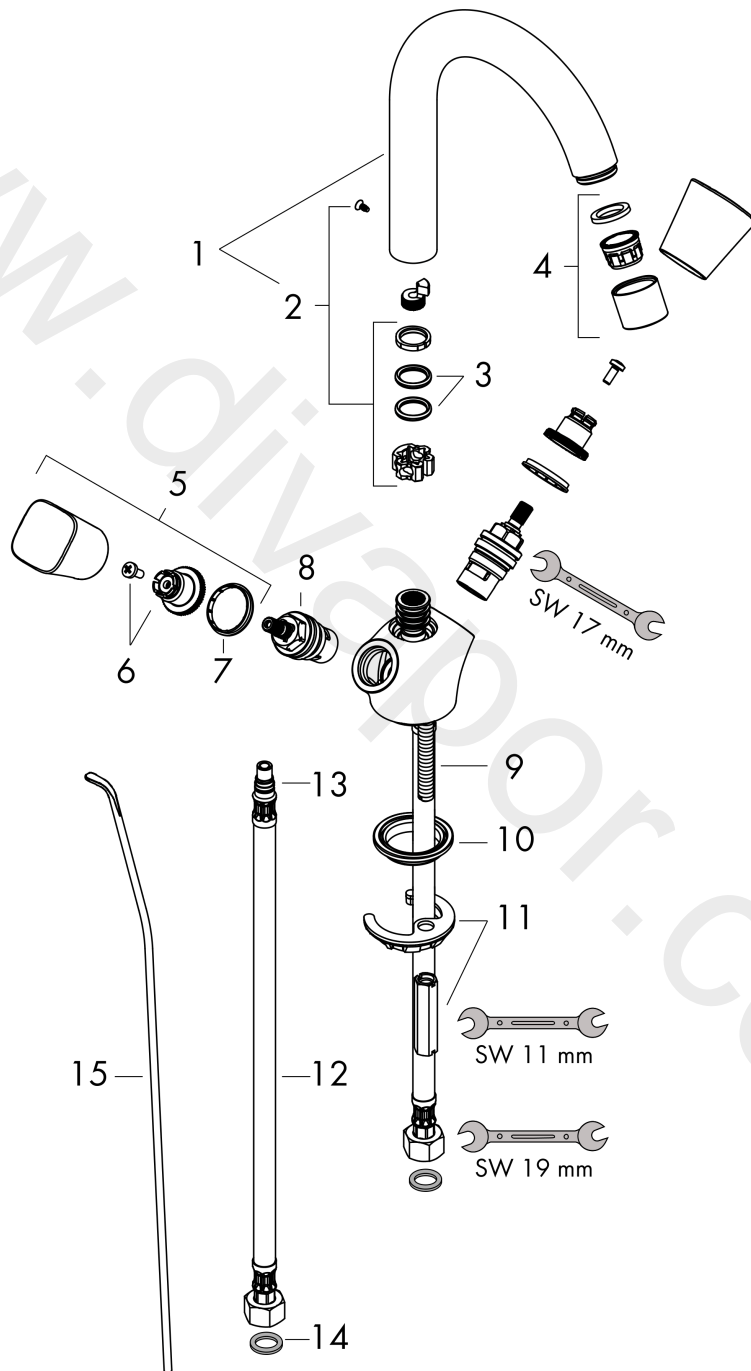

Logis
2-handle basin mixer 150 with pop-up waste set
 Surfaces: Article Number: **71222000**

Exploded Drawing

Year of production: **04/14 - 12/14**

Logis

2-handle basin mixer 150 with pop-up waste set

Surfaces: Article Number: **71222000**

Spare part list

Year of production: **04/14 - 12/14**

Pos.	Description	Article Number	Price	PU
1	spout cpl.	96521000	£ 173,00	1
2	sealing set	92646000	£ 20,50	1
3	O-Ring 14x2,5	98189000	£ 3,30	1
4	aerator M22x1 (5 l/min)	95455000	£ 35,00	1
5	handle	92221000	£ 51,00	1
6	handle fixing set	94184000	£ 6,10	1
7	set of color-rings cold / hot water	92225000	£ 6,10	1
8	shut off unit right closing	94009000	£ 43,00	1
9	screw M8 x 68	97736000	£ 6,10	1
10	seal Ø 42	98722000	£ 6,10	1
11	fixing set	96016000	£ 35,00	1
12	connection hose 450 mm M8x0,75 G3/8	97206000	£ 35,00	1
13	O-ring 7x1,5	98422000	£ 3,30	1
14	sealing set	95581000	£ 6,10	1
15	pull rod	96657000	£ 13,30	1
a	pop up waste	92168000	£ 43,00	1