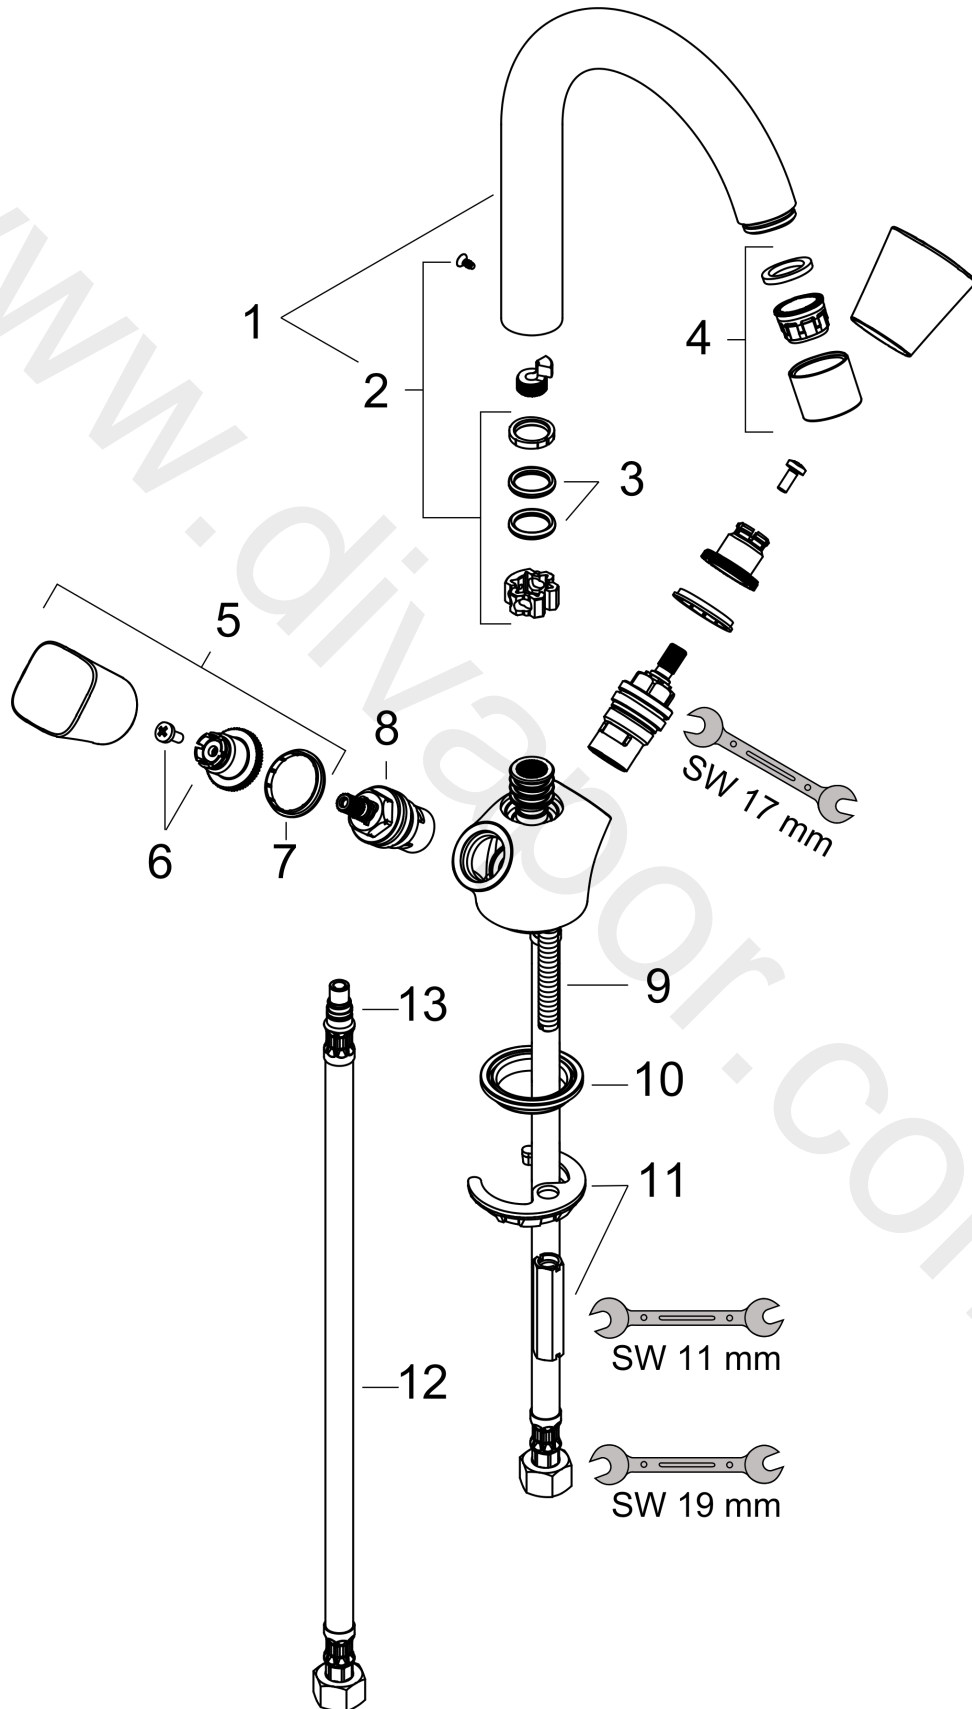

Logis

2-handle basin mixer 150 without waste set

Finish: **Chrome** Article Number: **71221000**

Flowchart

www.divapor.com

Logis
 2-handle basin mixer 150 without waste set
 Finish: **Chrome** Article Number: **71221000**

Exploded Drawing

Year of production: >01/15

Logis

2-handle basin mixer 150 without waste set

Finish: **Chrome** Article Number: **71221000**

Spare part list

Year of production: >01/15

Pos.	Description	Article Number	Price	PU
1	spout cpl.	96521000	£ 173,00	1
2	sealing set	92646000	£ 20,50	1
3	O-Ring 14x2,5	98189000	£ 3,30	1
4	aerator M22x1 (5 l/min)	92376000	£ 51,00	1
5	handle	92221000	£ 51,00	1
6	handle fixing set	94184000	£ 6,10	1
7	set of color-rings cold / hot water	92225000	£ 6,10	1
8	shut off unit right closing	94009000	£ 43,00	1
9	screw M8 x 68	97736000	£ 6,10	1
10	seal Ø 42	98722000	£ 6,10	1
11	fixing set	96016000	£ 35,00	1
12	connection hose 450 mm M8x0,75 G3/8	97206000	£ 35,00	1
13	O-ring 7x1,5	98422000	£ 3,30	1