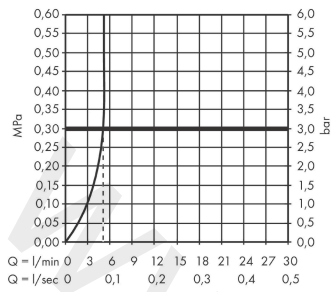

Logis

2-handle basin mixer 150 without waste set

Finish: **Chrome** Article Number: **71221000**

Flowchart

www.divapor.com

Logis
 2-handle basin mixer 150 without waste set
 Finish: **Chrome** Article Number: **71221000**

Exploded Drawing

Year of production: >01/15

Logis

2-handle basin mixer 150 without waste set

Finish: **Chrome** Article Number: **71221000**

Spare part list

Year of production: >01/15

Pos.	Description	Article Number	Price	PU
1	spout cpl.	96521000	£ 173,00	1
2	sealing set	92646000	£ 20,50	1
3	O-Ring 14x2,5	98189000	£ 3,30	1
4	aerator M22x1 (5 l/min)	92376000	£ 51,00	1
5	handle	92221000	£ 51,00	1
6	handle fixing set	94184000	£ 6,10	1
7	set of color-rings cold / hot water	92225000	£ 6,10	1
8	shut off unit right closing	94009000	£ 43,00	1
9	screw M8 x 68	97736000	£ 6,10	1
10	seal Ø 42	98722000	£ 6,10	1
11	fixing set	96016000	£ 35,00	1
12	connection hose 450 mm M8x0,75 G3/8	97206000	£ 35,00	1
13	O-ring 7x1,5	98422000	£ 3,30	1