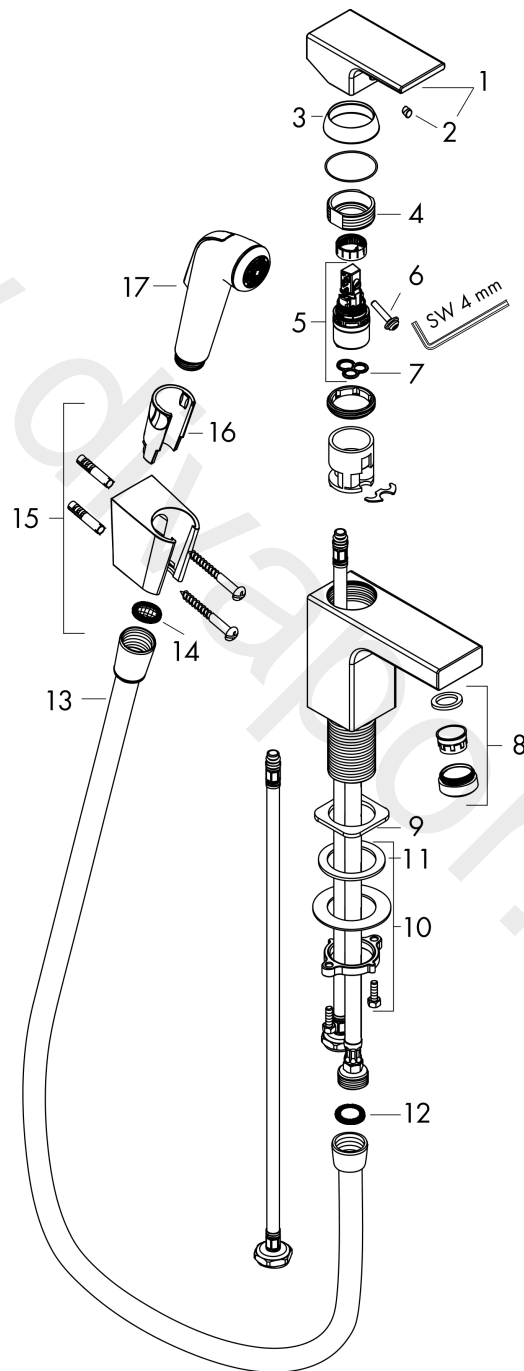

**Vernis Shape**

**Single lever basin mixer 100 with bidette hand shower and shower hose 160 cm**

Finish: **Chrome** Article Number: **71216000**

**Flowchart**

www.divapor.com

**Vernis Shape**

**Single lever basin mixer 100 with bidette hand shower and shower hose 160 cm**

Finish: **Chrome** Article Number: **71216000**

**Exploded Drawing**

Year of production: >01/21

**Vernis Shape****Single lever basin mixer 100 with bidette hand shower and shower hose 160 cm**Finish: **Chrome** Article Number: **71216000****Spare part list**

Year of production: &gt;01/21

Pos.	Description	Article Number	Price	PU
1	handle	93684000	£ 35,00	1
2	screw cover	96338000	£ 3,30	1
3	flange	93680000	£ 9,00	1
4	nut	93686000	£ 25,00	1
5	cartridge, assy	97685000	£ 64,00	1
6	locking screw for handle	95140000	£ 6,10	1
7	seal	98865000	£ 35,00	1
8	aerator swivelling M24x1 (5 l/min)	93834000	£ 20,50	1
9	seal	93687000	-	1
10	fixing set (Ø 32)	13961000	£ 25,00	1
11	lever collar	97548000	£ 3,30	1
12	seal	98058000	£ 3,30	1
13	connection hose 450 mm M8x0,75 G3/8	97206000	£ 35,00	1
14	O-ring 7x1,5	98422000	£ 3,30	1
15	shower hose Isiflex'B 1,60 m	28276000	£ 38,00	1
16	filter packing	94246000	£ 3,30	1
17	shower holder	28331000	£ 43,00	1
18	guide	98918000	£ 3,30	1
19	handshower	92317000	£ 43,00	1
a	fixation extension 35 mm	13898000	£ 79,00	1