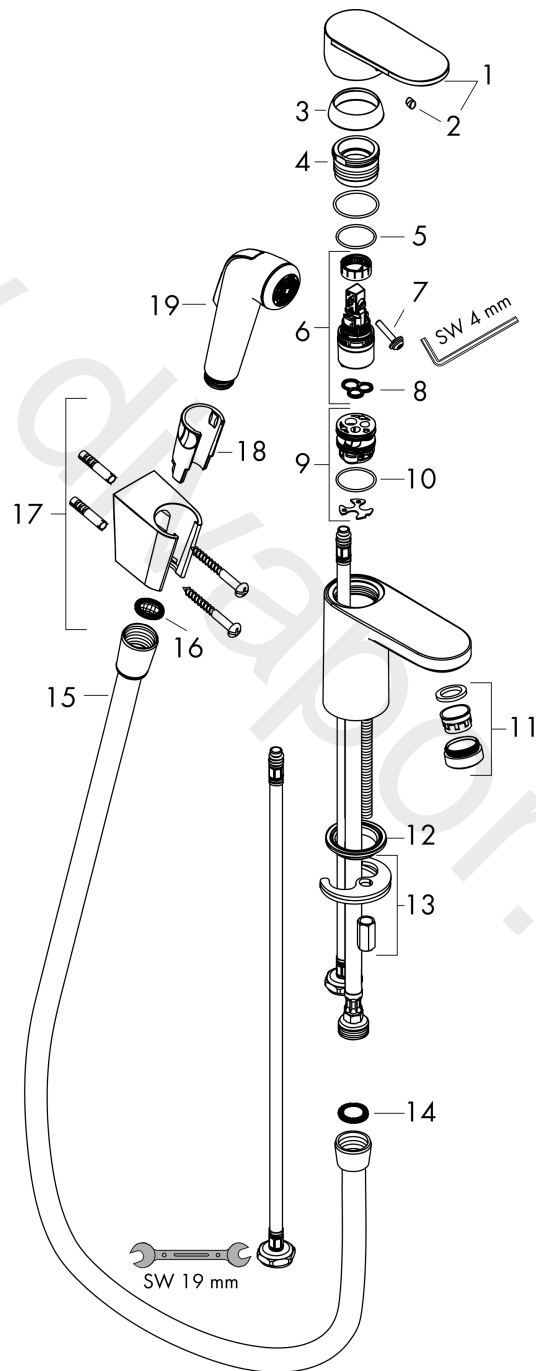

Vernis Blend

Single lever basin mixer 100 with bidette hand shower and shower hose 160 cm

Finish: **Chrome** Article Number: **71215000**

Description

product features

- consists of: single lever basin mixer, bidette hand shower, shower holder, shower hose
- ComfortZone 100
- projection: 108 mm
- spout height: 88 mm
- handle variant: lever handle
- spray type: normal spray, shower spray
- maximum flow rate at 3 bar: 5 l/min
- ceramic cartridge
- temperature limitation adjustable
- connection type: G 3/8 connections
- connection dimension: DN15
- EU taxonomy: max. 6 l/min - Substantial Contribution (SC) possible

Finish: **Chrome** Article Number: **71215000**

Flowchart

www.divapor.com

Vernis Blend

Single lever basin mixer 100 with bidette hand shower and shower hose 160 cm

Finish: **Chrome** Article Number: **71215000**

Exploded Drawing

Year of production: >01/21

Vernis Blend

Single lever basin mixer 100 with bidette hand shower and shower hose 160 cm

Finish: **Chrome** Article Number: **71215000**

Spare part list

Year of production: >01/21

Pos.	Description	Article Number	Price	PU
1	handle	93678000	£ 35,00	1
2	screw cover	96338000	£ 3,30	1
3	flange	93680000	£ 9,00	1
4	nut	93681000	-	1
5	O-ring 24x1,5	98434000	£ 3,30	1
6	cartridge, assy	97685000	£ 64,00	1
7	locking screw for handle	95140000	£ 6,10	1
8	seal	98865000	£ 35,00	1
9	adapter for cartridge	98866000	£ 35,00	1
10	O-ring 23x2	98398000	£ 3,30	1
11	aerator swivelling M24x1 (5 l/min)	93834000	£ 20,50	1
12	seal Ø 42	98722000	£ 6,10	1
13	fixing set	96016000	£ 35,00	1
14	seal	98058000	£ 3,30	1
15	shower hose Isiflex'B 1,60 m	28276000	£ 38,00	1
16	filter packing	94246000	£ 3,30	1
17	shower holder	28331000	£ 43,00	1
18	guide	98918000	£ 3,30	1
19	handshower	92317000	£ 43,00	1