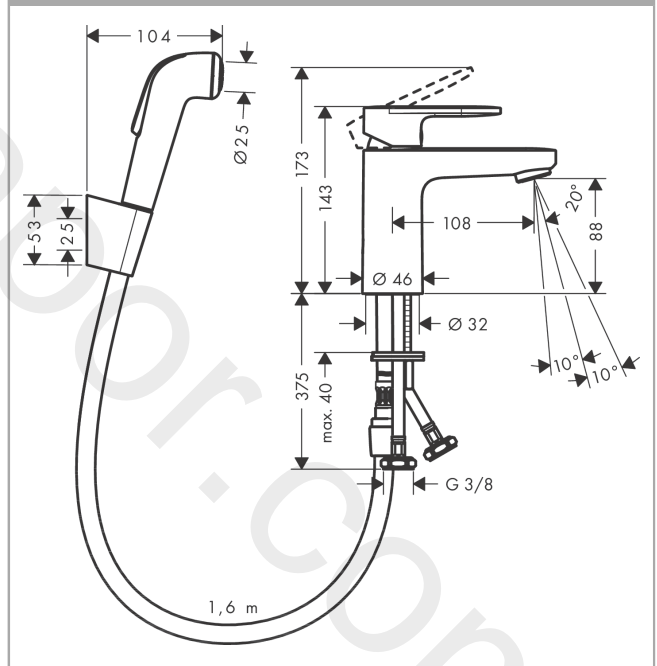

Vernis Blend

Single lever basin mixer 100 with bidette hand shower and shower hose 160 cm

Finish: **Chrome** Article Number: **71215000**

Description

product features

- consists of: single lever basin mixer, bidette hand shower, shower holder, shower hose
- ComfortZone 100
- projection: 108 mm
- spout height: 88 mm
- handle variant: lever handle
- spray type: normal spray, shower spray
- maximum flow rate at 3 bar: 5 l/min
- ceramic cartridge
- temperature limitation adjustable
- connection type: G 3/8 connections
- connection dimension: DN15
- EU taxonomy: max. 6 l/min - Substantial Contribution (SC) possible

Article Details

Price excl. VAT

114,17 £

Technology

Product image

Scale drawing

Vernis Blend

Single lever basin mixer 100 with bidette hand shower and shower hose 160 cm

Finish: **Chrome** Article Number: **71215000**

Flowchart

www.divapor.com

Vernis Blend

Single lever basin mixer 100 with bidette hand shower and shower hose 160 cm

Finish: **Chrome** Article Number: **71215000**

Pos.	Description	Article Number	Price	PU
1	handle	93678000	£ 35,00	1
2	screw cover	96338000	£ 3,30	1
3	flange	93680000	£ 9,00	1
4	nut	93681000	-	1
5	O-ring 24x1,5	98434000	£ 3,30	1
6	cartridge, assy	97685000	£ 64,00	1
7	locking screw for handle	95140000	£ 6,10	1
8	seal	98865000	£ 35,00	1
9	adapter for cartridge	98866000	£ 35,00	1
10	O-ring 23x2	98398000	£ 3,30	1
11	aerator swivelling M24x1 (5 l/min)	93834000	£ 20,50	1
12	seal Ø 42	98722000	£ 6,10	1
13	fixing set	96016000	£ 35,00	1
14	seal	98058000	£ 3,30	1
15	shower hose Isiflex'B 1,60 m	28276000	£ 38,00	1
16	filter packing	94246000	£ 3,30	1
17	shower holder	28331000	£ 43,00	1
18	guide	98918000	£ 3,30	1
19	handshower	92317000	£ 43,00	1