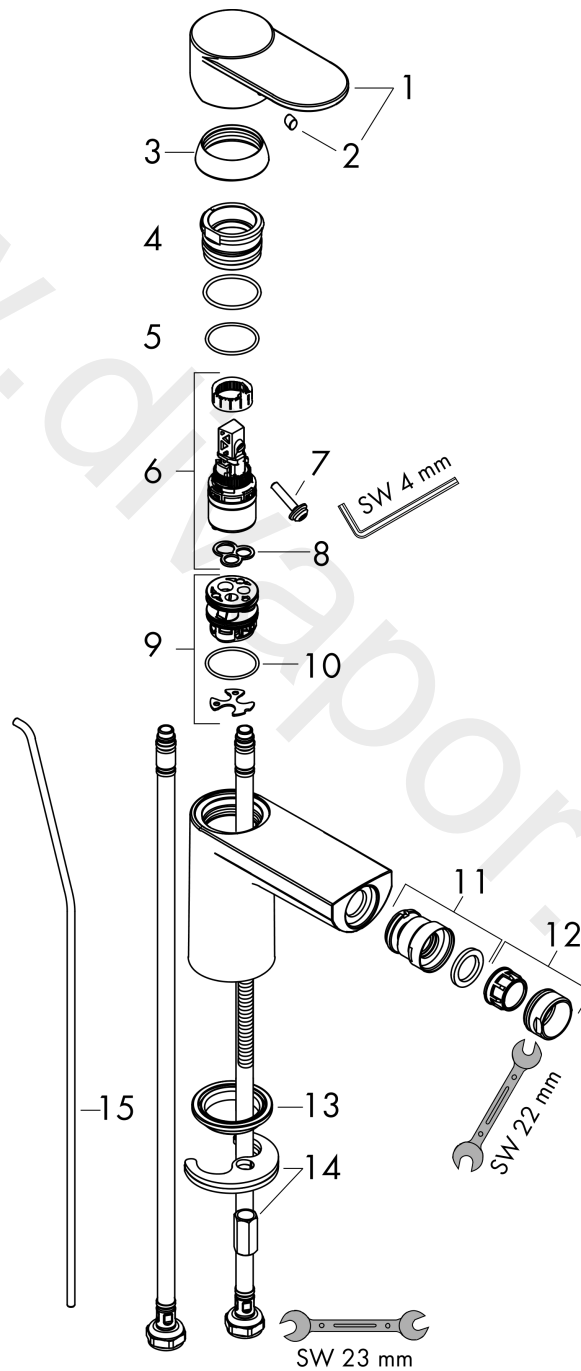

LMH Vernis
Single lever bidet mixer with pop-up waste set
 Finish: **Chrome** Article Number: **71212000**

Description

product features

- consists of: single lever bidet mixer, waste set
- projection: 127 mm
- spout height: 80 mm
- aerator with ball pivot
- maximum flow rate at 3 bar: 5 l/min
- ceramic cartridge
- suitable for continuous flow water heaters
- pop-up waste set G 1¼
- material waste set: synthetic
- connection type: G ¾ connections
- connection dimension: DN15
- EU taxonomy: max. 6 l/min - Substantial Contribution (SC) possible

Technology

Product image

Scale drawing

Flowchart

LMH Vernis
Single lever bidet mixer with pop-up waste set
 Finish: **Chrome** Article Number: **71212000**

Exploded Drawing

Year of production: >01/21

LMH Vernis
Single lever bidet mixer with pop-up waste set
 Finish: **Chrome** Article Number: **71212000**

Spare part list

Year of production: >01/21

Pos.	Description	Article Number	Price	PU
1	-	94862000	£ 35,00	1
2	screw cover	96338000	£ 3,30	1
3	flange	93680000	£ 9,00	1
4	nut	93681000	£ 20,50	1
5	O-ring 24x1,5	98434000	£ 3,30	1
6	cartridge, assy	97685000	£ 64,00	1
7	locking screw for handle	95140000	£ 6,10	1
8	seal	98865000	£ 35,00	1
9	adapter for cartridge	98866000	£ 35,00	1
10	O-ring 23x2	98398000	£ 3,30	1
11	ball joint	96050000	£ 43,00	1
12	aerator swivelling M24x1 (5 l/min)	93834000	£ 20,50	1
13	seal Ø 42	98722000	£ 6,10	1
14	fixing set	96016000	£ 35,00	1
15	pull rod	93683000	£ 13,30	1
16	pop up waste	92168000	£ 43,00	1