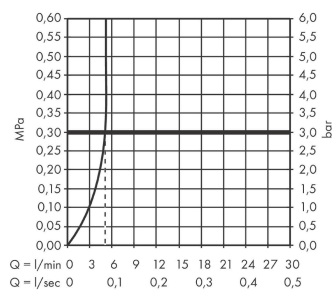

LMH Vernis
Single lever bidet mixer with pop-up waste set
 Finish: **Chrome** Article Number: **71212000**

Description

product features

- consists of: single lever bidet mixer, waste set
- projection: 127 mm
- spout height: 80 mm
- aerator with ball pivot
- maximum flow rate at 3 bar: 5 l/min
- ceramic cartridge
- suitable for continuous flow water heaters
- pop-up waste set G 1¼
- material waste set: synthetic
- connection type: G ¾ connections
- connection dimension: DN15
- EU taxonomy: max. 6 l/min - Substantial Contribution (SC) possible

Technology

Product image

Scale drawing

Flowchart

LMH Vernis
Single lever bidet mixer with pop-up waste set
 Finish: **Chrome** Article Number: **71212000**

Exploded Drawing

Year of production: >01/21

LMH Vernis
Single lever bidet mixer with pop-up waste set
 Finish: **Chrome** Article Number: **71212000**

Spare part list

Year of production: >01/21

Pos.	Description	Article Number	Price	PU
1	-	94862000	£ 35,00	1
2	screw cover	96338000	£ 3,30	1
3	flange	93680000	£ 9,00	1
4	nut	93681000	£ 20,50	1
5	O-ring 24x1,5	98434000	£ 3,30	1
6	cartridge, assy	97685000	£ 64,00	1
7	locking screw for handle	95140000	£ 6,10	1
8	seal	98865000	£ 35,00	1
9	adapter for cartridge	98866000	£ 35,00	1
10	O-ring 23x2	98398000	£ 3,30	1
11	ball joint	96050000	£ 43,00	1
12	aerator swivelling M24x1 (5 l/min)	93834000	£ 20,50	1
13	seal Ø 42	98722000	£ 6,10	1
14	fixing set	96016000	£ 35,00	1
15	pull rod	93683000	£ 13,30	1
16	pop up waste	92168000	£ 43,00	1