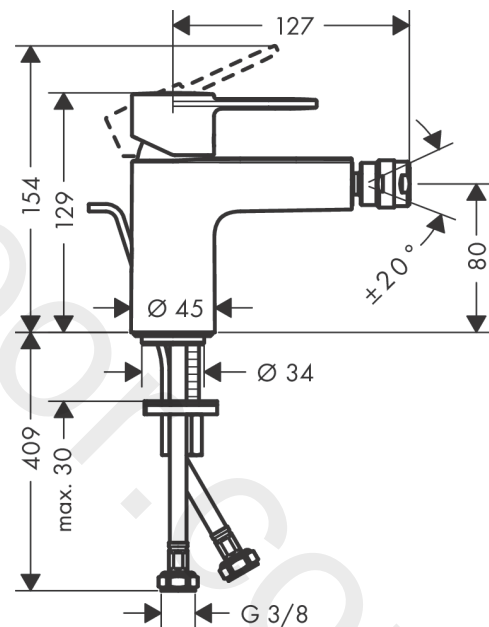

LMH Vernis
Single lever bidet mixer with pop-up waste set
 Finish: **Chrome** Article Number: **71212000**

Description

product features

- consists of: single lever bidet mixer, waste set
- projection: 127 mm
- spout height: 80 mm
- aerator with ball pivot
- maximum flow rate at 3 bar: 5 l/min
- ceramic cartridge
- suitable for continuous flow water heaters
- pop-up waste set G 1¼
- material waste set: synthetic
- connection type: G ¾ connections
- connection dimension: DN15
- EU taxonomy: max. 6 l/min - Substantial Contribution (SC) possible

Technology

Product image

Scale drawing

Flowchart

LMH Vernis
Single lever bidet mixer with pop-up waste set
 Finish: **Chrome** Article Number: **71212000**

Exploded Drawing

Year of production: >01/21

LMH Vernis
Single lever bidet mixer with pop-up waste set
 Finish: **Chrome** Article Number: **71212000**

Spare part list

Year of production: >01/21

Pos.	Description	Article Number	Price	PU
1	-	94862000	£ 35,00	1
2	screw cover	96338000	£ 3,30	1
3	flange	93680000	£ 9,00	1
4	nut	93681000	£ 20,50	1
5	O-ring 24x1,5	98434000	£ 3,30	1
6	cartridge, assy	97685000	£ 64,00	1
7	locking screw for handle	95140000	£ 6,10	1
8	seal	98865000	£ 35,00	1
9	adapter for cartridge	98866000	£ 35,00	1
10	O-ring 23x2	98398000	£ 3,30	1
11	ball joint	96050000	£ 43,00	1
12	aerator swivelling M24x1 (5 l/min)	93834000	£ 20,50	1
13	seal Ø 42	98722000	£ 6,10	1
14	fixing set	96016000	£ 35,00	1
15	pull rod	93683000	£ 13,30	1
16	pop up waste	92168000	£ 43,00	1