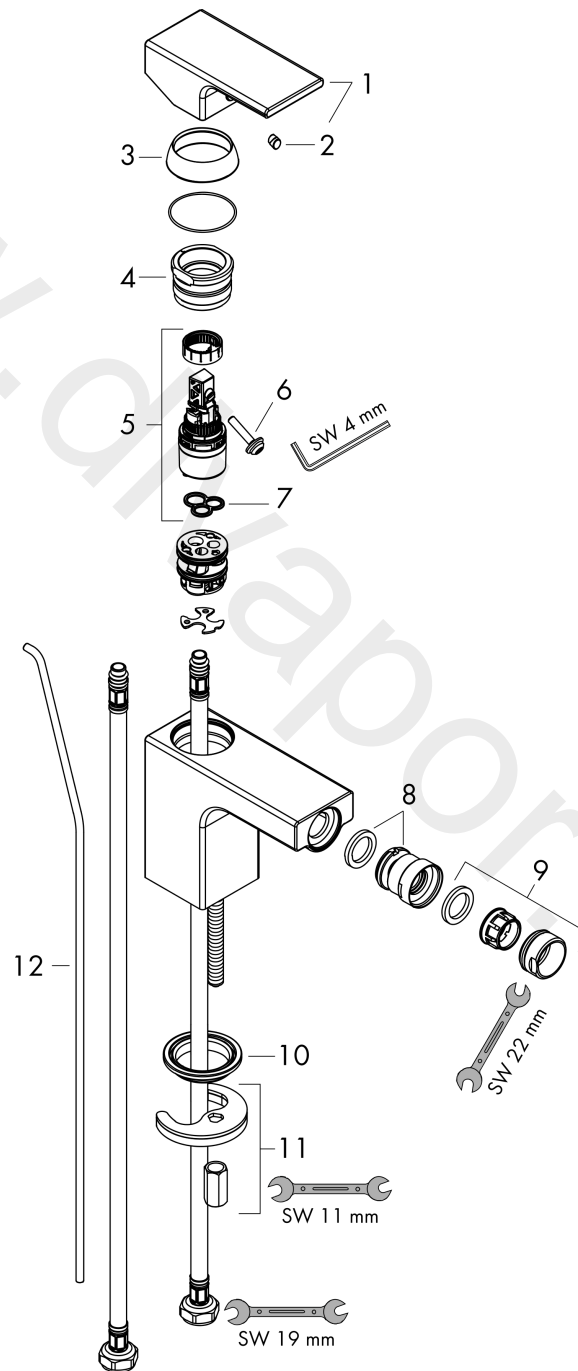

#### product features

- consists of: single lever bidet mixer, waste set
- projection: 124 mm
- spout height: 78 mm
- aerator with ball pivot
- spray type: normal spray
- maximum flow rate at 3 bar: 4,8 l/min
- ceramic cartridge
- suitable for continuous flow water heaters
- pop-up waste set G 1¼
- material waste set: synthetic
- connection type: G ¾ connections
- connection dimension: DN15
- EU taxonomy: max. 6 l/min - Substantial Contribution (SC) possible
- WRAS 2101015
- WRAS 2101015 - WRAS Approval Letter

### Scale drawing

**Vernis Shape**  
**Single lever bidet mixer with pop-up waste set**  
 Finish: **Matt Black** Article Number: **71211670**

**Flowchart**

www.divapor.com

**Vernis Shape**  
**Single lever bidet mixer with pop-up waste set**  
 Finish: **Matt Black** Article Number: **71211670**

**Exploded Drawing**

Year of production: >04/21

**Vernis Shape****Single lever bidet mixer with pop-up waste set**Finish: **Matt Black** Article Number: **71211670****Spare part list**

Year of production: &gt;04/21

Pos.	Description	Article Number	Price	PU
1	handle	93684670	£ 51,00	1
2	screw cover	96338000	£ 3,30	1
3	flange	93680670	£ 13,50	1
4	nut	93681000	£ 20,50	1
5	cartridge, assy	97685000	£ 64,00	1
6	locking screw for handle	95140000	£ 6,10	1
7	seal	98865000	£ 35,00	1
8	ball joint	96050670	£ 64,00	1
9	aerator M24x1 (5 l/min)	13185670	£ 33,00	1
10	seal Ø 42	98722000	£ 6,10	1
11	fixing set	96016000	£ 35,00	1
12	pull rod	93683670	£ 19,80	1
a	pop up waste	94139670	£ 163,00	1