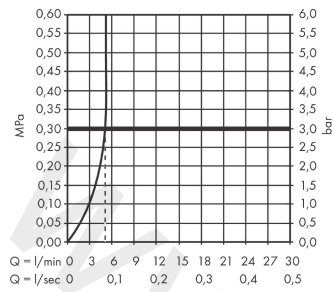

Vernis Shape
Single lever bidet mixer with pop-up waste set
Finish: **Matt Black** Article Number: **71211670**

Flowchart

www.divapor.com