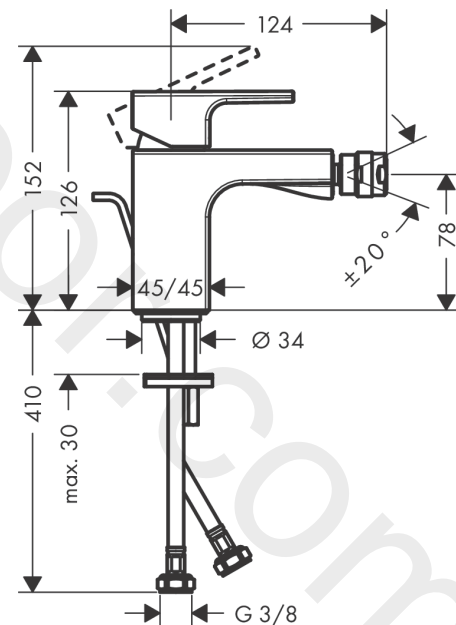

#### product features

- consists of: single lever bidet mixer, waste set
- projection: 124 mm
- spout height: 78 mm
- aerator with ball pivot
- spray type: normal spray
- maximum flow rate at 3 bar: 4,8 l/min
- ceramic cartridge
- suitable for continuous flow water heaters
- pop-up waste set G 1¼
- material waste set: synthetic
- connection type: G ¾ connections
- connection dimension: DN15
- EU taxonomy: max. 6 l/min - Substantial Contribution (SC) possible
- WRAS 2101015
- WRAS 2101015 - WRAS Approval Letter

### Scale drawing

**Vernis Shape**  
**Single lever bidet mixer with pop-up waste set**  
 Finish: **Matt Black** Article Number: **71211670**

**Flowchart**

www.divapor.com

**Vernis Shape**  
**Single lever bidet mixer with pop-up waste set**  
 Finish: **Matt Black** Article Number: **71211670**

**Exploded Drawing**

Year of production: >04/21

**Vernis Shape****Single lever bidet mixer with pop-up waste set**Finish: **Matt Black** Article Number: **71211670****Spare part list**

Year of production: &gt;04/21

Pos.	Description	Article Number	Price	PU
1	handle	93684670	£ 51,00	1
2	screw cover	96338000	£ 3,30	1
3	flange	93680670	£ 13,50	1
4	nut	93681000	£ 20,50	1
5	cartridge, assy	97685000	£ 64,00	1
6	locking screw for handle	95140000	£ 6,10	1
7	seal	98865000	£ 35,00	1
8	ball joint	96050670	£ 64,00	1
9	aerator M24x1 (5 l/min)	13185670	£ 33,00	1
10	seal Ø 42	98722000	£ 6,10	1
11	fixing set	96016000	£ 35,00	1
12	pull rod	93683670	£ 19,80	1
a	pop up waste	94139670	£ 163,00	1