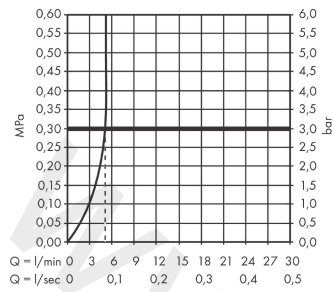

Vernis Shape
Single lever bidet mixer with pop-up waste set
Finish: **Chrome** Article Number: **71211000**

Flowchart