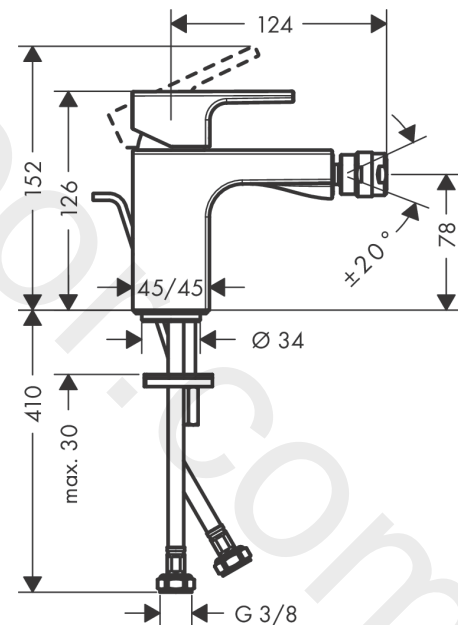

Vernis Shape
Single lever bidet mixer with pop-up waste set
 Finish: **Chrome** Article Number: **71211000**

Description

product features

- consists of: single lever bidet mixer, waste set
- projection: 124 mm
- spout height: 78 mm
- aerator with ball pivot
- spray type: normal spray
- maximum flow rate at 3 bar: 4,8 l/min
- ceramic cartridge
- suitable for continuous flow water heaters
- pop-up waste set G 1¼
- material waste set: synthetic
- connection type: G ½ connections
- connection dimension: DN15
- EU taxonomy: max. 6 l/min - Substantial Contribution (SC) possible
- WRAS 2101015
- WRAS 2101015 - WRAS Approval Letter

Article Details

Price excl. VAT 98,33 £

Technology

Certificates / Sustainability

Product image

Scale drawing

Vernis Shape
Single lever bidet mixer with pop-up waste set
 Finish: **Chrome** Article Number: **71211000**

Flowchart

Vernis Shape
Single lever bidet mixer with pop-up waste set
 Finish: **Chrome** Article Number: **71211000**

Exploded Drawing

Year of production: >04/21

Vernis Shape
Single lever bidet mixer with pop-up waste set
 Finish: **Chrome** Article Number: **71211000**

Spare part list

Year of production: >04/21

Pos.	Description	Article Number	Price	PU
1	handle	93684000	£ 35,00	1
2	screw cover	96338000	£ 3,30	1
3	flange	93680000	£ 9,00	1
4	nut	93681000	£ 20,50	1
5	cartridge, assy	97685000	£ 64,00	1
6	locking screw for handle	95140000	£ 6,10	1
7	seal	98865000	£ 35,00	1
8	ball joint	96050000	£ 43,00	1
9	aerator M24x1 (5 l/min)	13185000	£ 22,30	1
10	seal Ø 42	98722000	£ 6,10	1
11	fixing set	96016000	£ 35,00	1
12	pull rod	93683000	£ 13,30	1
a	pop up waste	92168000	£ 43,00	1