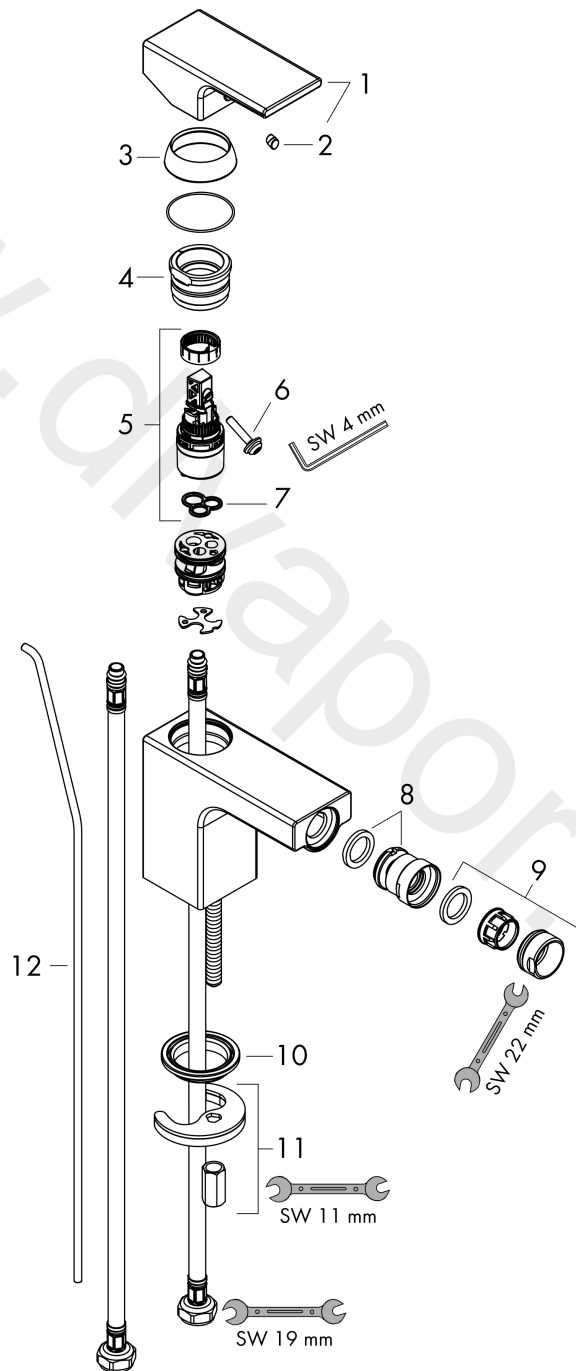

Vernis Shape
Single lever bidet mixer with pop-up waste set
 Finish: **Chrome** Article Number: **71211000**

Description

product features

- consists of: single lever bidet mixer, waste set
- projection: 124 mm
- spout height: 78 mm
- aerator with ball pivot
- spray type: normal spray
- maximum flow rate at 3 bar: 4,8 l/min
- ceramic cartridge
- suitable for continuous flow water heaters
- pop-up waste set G 1¼
- material waste set: synthetic
- connection type: G ½ connections
- connection dimension: DN15
- EU taxonomy: max. 6 l/min - Substantial Contribution (SC) possible
- WRAS 2101015
- WRAS 2101015 - WRAS Approval Letter

Article Details

Price excl. VAT 98,33 £

Technology

Certificates / Sustainability

Product image

Scale drawing

Vernis Shape
Single lever bidet mixer with pop-up waste set
 Finish: **Chrome** Article Number: **71211000**

Flowchart

Vernis Shape
Single lever bidet mixer with pop-up waste set
 Finish: **Chrome** Article Number: **71211000**

Exploded Drawing

Year of production: >04/21

Vernis Shape
Single lever bidet mixer with pop-up waste set
 Finish: **Chrome** Article Number: **71211000**

Spare part list

Year of production: >04/21

Pos.	Description	Article Number	Price	PU
1	handle	93684000	£ 35,00	1
2	screw cover	96338000	£ 3,30	1
3	flange	93680000	£ 9,00	1
4	nut	93681000	£ 20,50	1
5	cartridge, assy	97685000	£ 64,00	1
6	locking screw for handle	95140000	£ 6,10	1
7	seal	98865000	£ 35,00	1
8	ball joint	96050000	£ 43,00	1
9	aerator M24x1 (5 l/min)	13185000	£ 22,30	1
10	seal Ø 42	98722000	£ 6,10	1
11	fixing set	96016000	£ 35,00	1
12	pull rod	93683000	£ 13,30	1
a	pop up waste	92168000	£ 43,00	1