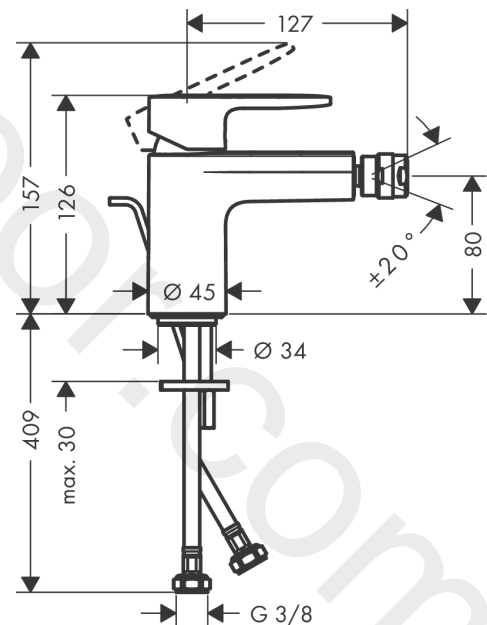

Vernis Blend
Single lever bidet mixer with pop-up waste set
 Finish: **Chrome** Article Number: **71210000**

Description

product features

- consists of: single lever bidet mixer, waste set
- projection: 127 mm
- spout height: 80 mm
- aerator with ball pivot
- spray type: normal spray
- maximum flow rate at 3 bar: 5 l/min
- ceramic cartridge
- suitable for continuous flow water heaters
- pop-up waste set G 1¼
- material waste set: synthetic
- connection type: G ¾ connections
- connection dimension: DN15
- EU taxonomy: max. 6 l/min - Substantial Contribution (SC) possible
- WRAS 2101015
- WRAS 2101015 - WRAS Approval Letter

Article Details

Price excl. VAT 83,33 £

Technology

Product image

Scale drawing

Vernis Blend
Single lever bidet mixer with pop-up waste set
 Finish: **Chrome** Article Number: **71210000**

Flowchart

www.divapor.com

Vernis Blend
Single lever bidet mixer with pop-up waste set
 Finish: **Chrome** Article Number: **71210000**

Exploded Drawing

Year of production: >04/21

Vernis Blend**Single lever bidet mixer with pop-up waste set**Finish: **Chrome** Article Number: **71210000****Spare part list**

Year of production: >04/21

Pos.	Description	Article Number	Price	PU
1	handle	93678000	£ 35,00	1
2	screw cover	96338000	£ 3,30	1
3	flange	93680000	£ 9,00	1
4	nut	93681000	£ 20,50	1
5	O-ring 24x1,5	98434000	£ 3,30	1
6	cartridge, assy	97685000	£ 64,00	1
7	locking screw for handle	95140000	£ 6,10	1
8	seal	98865000	£ 35,00	1
9	adapter for cartridge	98866000	£ 35,00	1
10	O-ring 23x2	98398000	£ 3,30	1
11	ball joint	96050000	£ 43,00	1
12	aerator M24x1 (5 l/min)	13185000	£ 22,30	1
13	seal Ø 42	98722000	£ 6,10	1
14	fixing set	96016000	£ 35,00	1
15	pull rod	93683000	£ 13,30	1
a	pop up waste	92168000	£ 43,00	1
b	lever arm 340mm (ball-Ø12mm)	96324000	£ 25,00	1