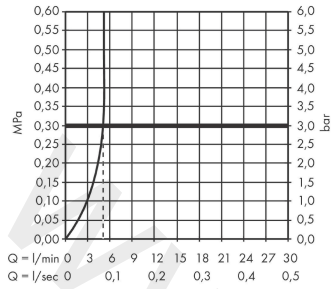

Vernis Blend
Single lever bidet mixer with pop-up waste set
 Finish: **Chrome** Article Number: **71210000**

Description

product features

- consists of: single lever bidet mixer, waste set
- projection: 127 mm
- spout height: 80 mm
- aerator with ball pivot
- spray type: normal spray
- maximum flow rate at 3 bar: 5 l/min
- ceramic cartridge
- suitable for continuous flow water heaters
- pop-up waste set G 1¼
- material waste set: synthetic
- connection type: G ¾ connections
- connection dimension: DN15
- EU taxonomy: max. 6 l/min - Substantial Contribution (SC) possible
- WRAS 2101015
- WRAS 2101015 - WRAS Approval Letter

Article Details

Price excl. VAT 83,33 £

Technology

Product image

Scale drawing

Vernis Blend
Single lever bidet mixer with pop-up waste set
 Finish: **Chrome** Article Number: **71210000**

Flowchart

www.divapor.com

Year of production: >04/21

Pos.	Description	Article Number	Price	PU
1	handle	93678000	£ 35,00	1
2	screw cover	96338000	£ 3,30	1
3	flange	93680000	£ 9,00	1
4	nut	93681000	£ 20,50	1
5	O-ring 24x1,5	98434000	£ 3,30	1
6	cartridge, assy	97685000	£ 64,00	1
7	locking screw for handle	95140000	£ 6,10	1
8	seal	98865000	£ 35,00	1
9	adapter for cartridge	98866000	£ 35,00	1
10	O-ring 23x2	98398000	£ 3,30	1
11	ball joint	96050000	£ 43,00	1
12	aerator M24x1 (5 l/min)	13185000	£ 22,30	1
13	seal Ø 42	98722000	£ 6,10	1
14	fixing set	96016000	£ 35,00	1
15	pull rod	93683000	£ 13,30	1
a	pop up waste	92168000	£ 43,00	1
b	lever arm 340mm (ball-Ø12mm)	96324000	£ 25,00	1