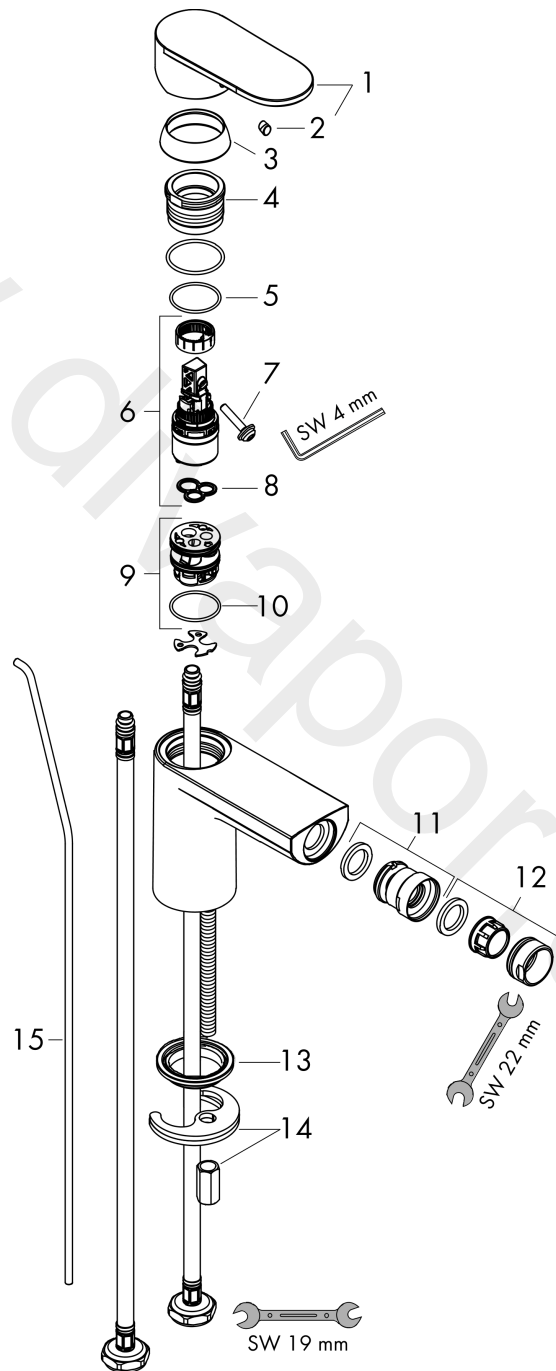

Vernis Blend
Single lever bidet mixer with pop-up waste set
 Finish: **Chrome** Article Number: **71210000**

Description

product features

- consists of: single lever bidet mixer, waste set
- projection: 127 mm
- spout height: 80 mm
- aerator with ball pivot
- spray type: normal spray
- maximum flow rate at 3 bar: 5 l/min
- ceramic cartridge
- suitable for continuous flow water heaters
- pop-up waste set G 1¼
- material waste set: synthetic
- connection type: G ¾ connections
- connection dimension: DN15
- EU taxonomy: max. 6 l/min - Substantial Contribution (SC) possible
- WRAS 2101015
- WRAS 2101015 - WRAS Approval Letter

Article Details

Price excl. VAT 83,33 £

Technology

Product image

Scale drawing

Vernis Blend
Single lever bidet mixer with pop-up waste set
 Finish: **Chrome** Article Number: **71210000**

Flowchart

www.divapor.com

Vernis Blend
Single lever bidet mixer with pop-up waste set
 Finish: **Chrome** Article Number: **71210000**

Exploded Drawing

Year of production: >04/21

Vernis Blend**Single lever bidet mixer with pop-up waste set**Finish: **Chrome** Article Number: **71210000****Spare part list**

Year of production: >04/21

Pos.	Description	Article Number	Price	PU
1	handle	93678000	£ 35,00	1
2	screw cover	96338000	£ 3,30	1
3	flange	93680000	£ 9,00	1
4	nut	93681000	£ 20,50	1
5	O-ring 24x1,5	98434000	£ 3,30	1
6	cartridge, assy	97685000	£ 64,00	1
7	locking screw for handle	95140000	£ 6,10	1
8	seal	98865000	£ 35,00	1
9	adapter for cartridge	98866000	£ 35,00	1
10	O-ring 23x2	98398000	£ 3,30	1
11	ball joint	96050000	£ 43,00	1
12	aerator M24x1 (5 l/min)	13185000	£ 22,30	1
13	seal Ø 42	98722000	£ 6,10	1
14	fixing set	96016000	£ 35,00	1
15	pull rod	93683000	£ 13,30	1
a	pop up waste	92168000	£ 43,00	1
b	lever arm 340mm (ball-Ø12mm)	96324000	£ 25,00	1