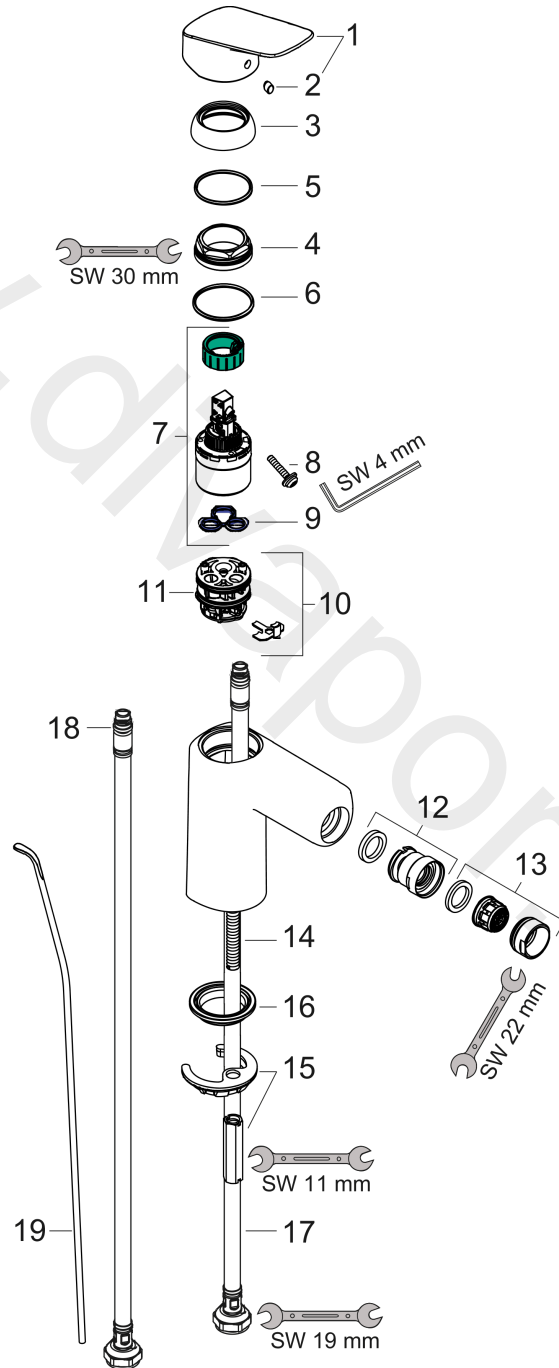

Logis

Single lever bidet mixer 100 with pop-up waste set

Surfaces: Article Number: 71205000

Exploded Drawing

Year of production: 04/17 - 12/17

### Single lever bidet mixer 100 with pop-up waste set

Surfaces: Article Number: **71205000**

## Spare part list

Year of production: 04/17 - 12/17

Pos.	Description	Article Number	Price	PU
1	handle	92236000	£ 64,00	1
2	screw cover	96338000	£ 3,30	1
3	flange	97406000	£ 20,50	1
4	nut	97209000	£ 16,10	1
5	O-Ring 32x2	98193000	£ 3,30	1
6	O-ring 35x2	92604000	£ 6,10	1
7	cartridge, assy	95730000	£ 43,00	1
8	locking screw for handle	95140000	£ 6,10	1
9	seal	95008000	£ 9,00	1
10	adapter for cartridge	98324000	£ 16,10	1
11	O-Ring 30x2	98186000	£ 3,30	1
12	ball joint	92036000	£ 25,00	1
13	aerator M24x1 (7 l/min)	92509000	£ 20,50	1
14	screw M8 x 68	97736000	£ 6,10	1
15	seal Ø 42	98722000	£ 6,10	1
16	fixing set	96016000	£ 35,00	1
17	connection hose 450 mm M8x0,75 G3/8	97206000	£ 35,00	1
18	O-ring 6,6x1,6	93019000	£ 3,30	1
19	pull rod	96657000	£ 13,30	1
a	pop up waste	92168000	£ 43,00	1