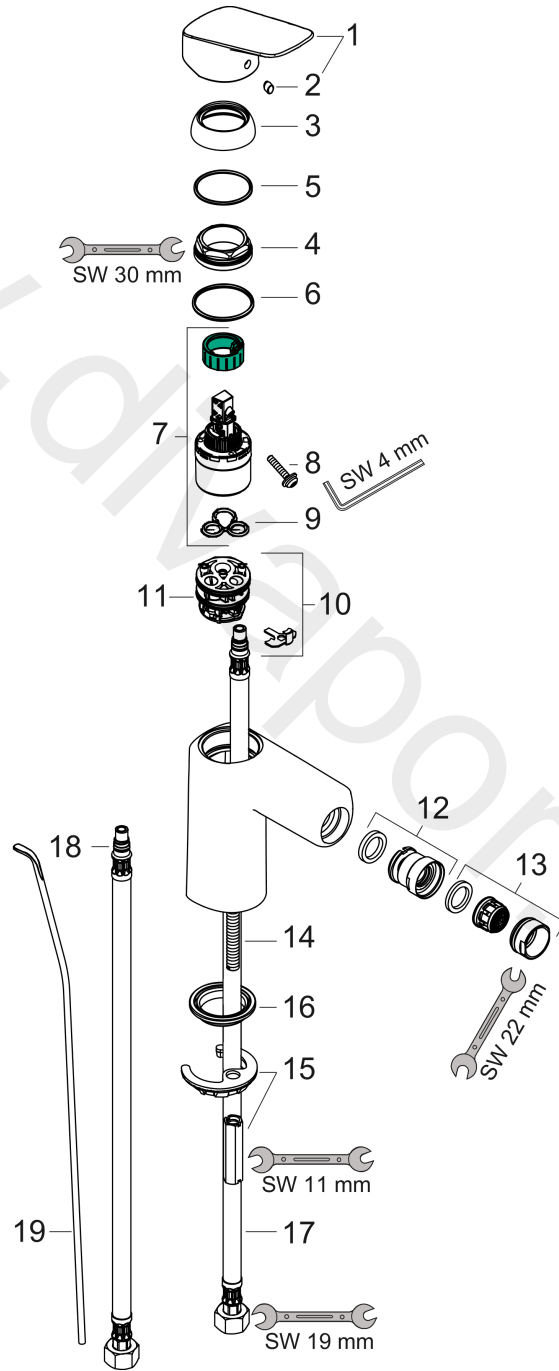

Logis

Single lever bidet mixer 100 with pop-up waste set

Surfaces: Article Number: 71205000

Exploded Drawing

Year of production: 04/14 - 12/14

Logis

Single lever bidet mixer 100 with pop-up waste set

Surfaces: Article Number: **71205000**

Spare part list

Year of production: 04/14 - 12/14

Pos.	Description	Article Number	Price	PU
1	handle	92236000	£ 64,00	1
2	screw cover	96338000	£ 3,30	1
3	flange	97406000	£ 20,50	1
4	nut	97209000	£ 16,10	1
5	O-Ring 32x2	98193000	£ 3,30	1
6	O-ring 35x2	92604000	£ 6,10	1
7	cartridge, assy	95730000	£ 43,00	1
8	locking screw for handle	95140000	£ 6,10	1
9	seal	95008000	£ 9,00	1
10	adapter for cartridge	98324000	£ 16,10	1
11	O-Ring 30x2	98186000	£ 3,30	1
12	ball joint	92036000	£ 25,00	1
13	aerator M24x1 (7 l/min)	13085000	£ 13,30	1
14	screw M8 x 68	97736000	£ 6,10	1
15	fixing set	96016000	£ 35,00	1
16	seal	97608000	£ 6,10	1
17	connection hose 450 mm M8x0,75 G3/8	97206000	£ 35,00	1
18	O-ring 7x1,5	98422000	£ 3,30	1
19	pull rod	96657000	£ 13,30	1
a	pop up waste	92168000	£ 43,00	1