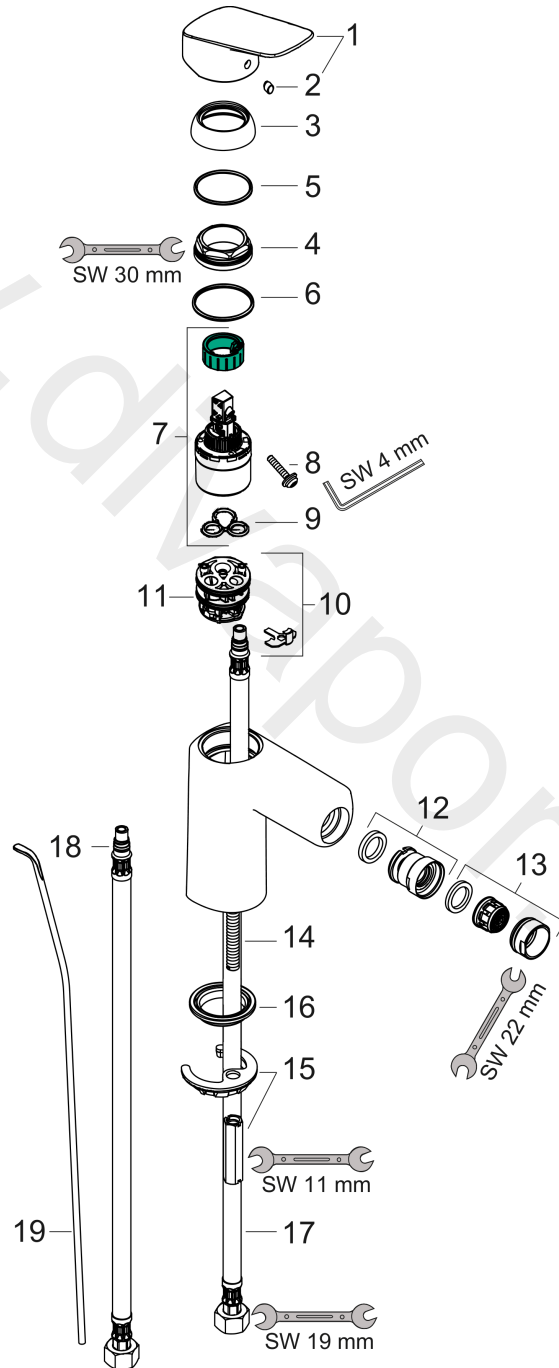

Logis

Single lever bidet mixer 100 with pop-up waste set

Surfaces: Article Number: 71205000

Exploded Drawing

Year of production: 01/15 - 03/17

Logis

Single lever bidet mixer 100 with pop-up waste set

Surfaces: Article Number: **71205000**

Spare part list

Year of production: 01/15 - 03/17

Pos.	Description	Article Number	Price	PU
1	handle	92236000	£ 64,00	1
2	screw cover	96338000	£ 3,30	1
3	flange	97406000	£ 20,50	1
4	nut	97209000	£ 16,10	1
5	O-Ring 32x2	98193000	£ 3,30	1
6	O-ring 35x2	92604000	£ 6,10	1
7	cartridge, assy	95730000	£ 43,00	1
8	locking screw for handle	95140000	£ 6,10	1
9	seal	95008000	£ 9,00	1
10	adapter for cartridge	98324000	£ 16,10	1
11	O-Ring 30x2	98186000	£ 3,30	1
12	ball joint	92036000	£ 25,00	1
13	aerator M24x1 (7 l/min)	92509000	£ 20,50	1
14	screw M8 x 68	97736000	£ 6,10	1
15	seal Ø 42	98722000	£ 6,10	1
16	fixing set	96016000	£ 35,00	1
17	connection hose 450 mm M8x0,75 G3/8	97206000	£ 35,00	1
18	O-ring 7x1,5	98422000	£ 3,30	1
19	pull rod	96657000	£ 13,30	1
a	pop up waste	92168000	£ 43,00	1