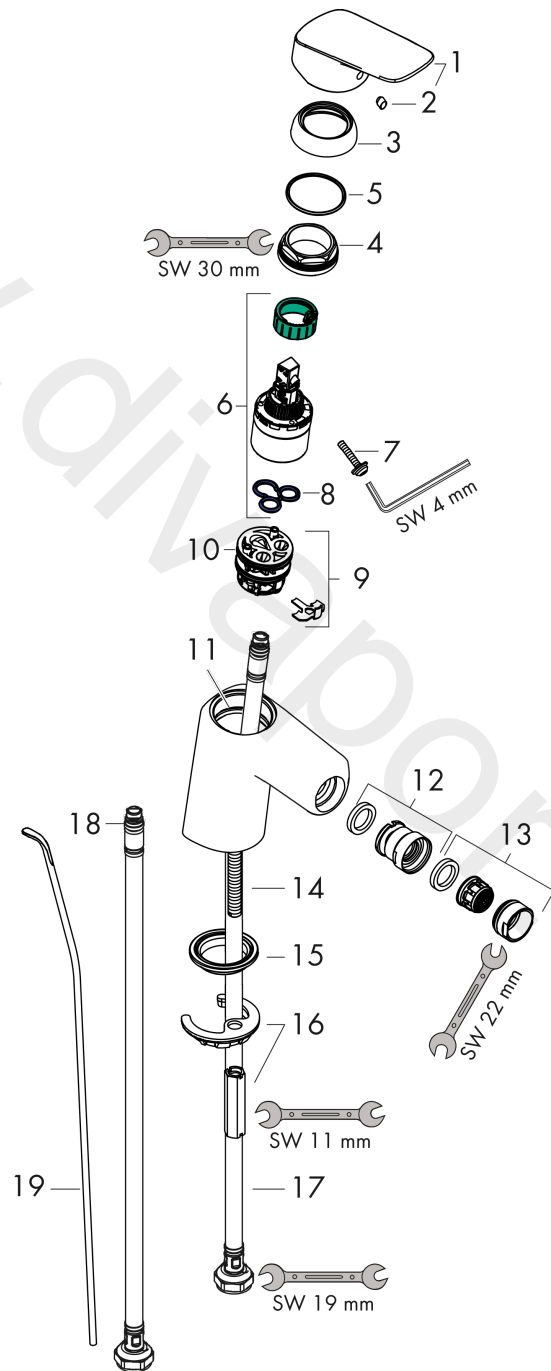

##### product features

- consists of: single lever bidet mixer, waste set
- projection: 119 mm
- spout height: 71 mm
- aerator with ball pivot
- spray type: normal spray
- maximum flow rate at 3 bar: 7,2 l/min
- ceramic cartridge
- temperature limitation adjustable
- suitable for continuous flow water heaters
- pop-up waste set G 1/4
- material waste set: synthetic
- connection type: G 3/8 connections
- connection dimension: DN15

#### Scale drawing

**Logis**

**Single lever bidet mixer 70 with pop-up waste set**

Finish: **Chrome** Article Number: **71204000**

**Flowchart**

**Logis**  
**Single lever bidet mixer 70 with pop-up waste set**  
 Finish: **Chrome** Article Number: **71204000**

**Exploded Drawing**

Year of production: >05/17

### Spare part list

Year of production: >05/17

Pos.	Description	Article Number	Price	PU
1	handle	92224000	£ 51,00	1
2	screw cover	96338000	£ 3,30	1
3	flange	97406000	£ 20,50	1
4	nut	97209000	£ 16,10	1
5	O-Ring 32x2	98193000	£ 3,30	1
6	cartridge, assy	92730000	£ 35,00	1
7	locking screw for handle	95140000	£ 6,10	1
8	seal	95008000	£ 9,00	1
9	adapter for cartridge	98750000	£ 13,30	1
10	O-Ring 30x2	98186000	£ 3,30	1
11	O-ring 35x2	92604000	£ 6,10	1
12	ball joint	92036000	£ 25,00	1
13	aerator M24x1 (7 l/min)	92509000	£ 20,50	1
14	screw M8 x 68	97736000	£ 6,10	1
15	seal Ø 42	98722000	£ 6,10	1
16	fixing set	96016000	£ 35,00	1
17	connection hose 450 mm M8x0,75 G3/8	97206000	£ 35,00	1
18	O-ring 6,6x1,6	93019000	£ 3,30	1
19	pull rod	96657000	£ 13,30	1
a	pop up waste	92168000	£ 43,00	1