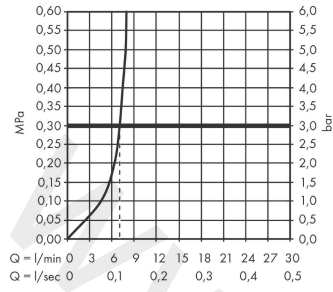

#### Scale drawing

**Logis**

**Single lever bidet mixer 70 with pop-up waste set**

Finish: **Chrome** Article Number: **71204000**

**Flowchart**

**Logis**  
**Single lever bidet mixer 70 with pop-up waste set**  
 Finish: **Chrome** Article Number: **71204000**