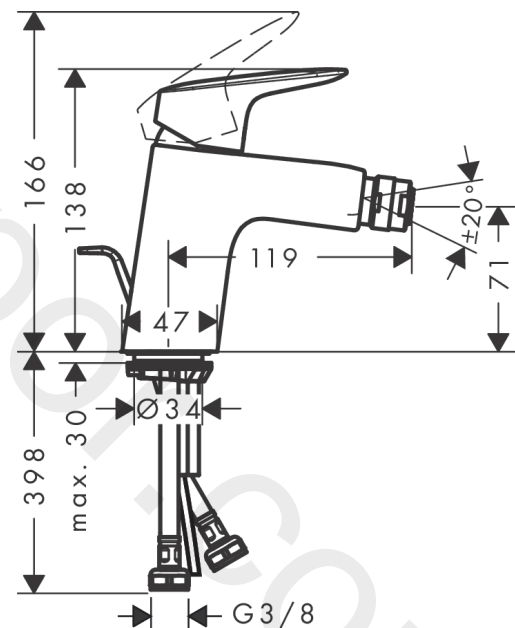

Scale drawing