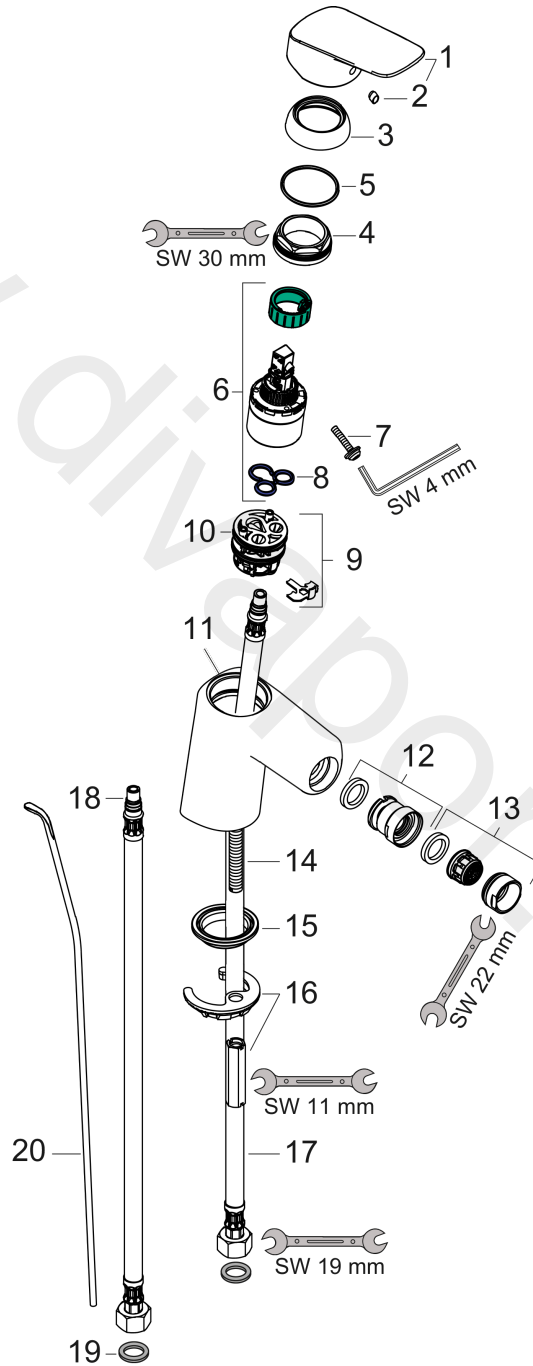

Logis

Single lever bidet mixer 70 with pop-up waste set

Surfaces: Article Number: 71204000

Exploded Drawing

Year of production: 01/15 - 04/17

Logis

Single lever bidet mixer 70 with pop-up waste set

Surfaces: Article Number: **71204000**

Spare part list

Year of production: **01/15 - 04/17**

| Pos. | Description | Article Number | Price | PU |
|------|-------------------------------------|----------------|---------|----|
| 1 | handle | 92224000 | £ 51,00 | 1 |
| 2 | screw cover | 96338000 | £ 3,30 | 1 |
| 3 | flange | 97406000 | £ 20,50 | 1 |
| 4 | nut | 97209000 | £ 16,10 | 1 |
| 5 | O-Ring 32x2 | 98193000 | £ 3,30 | 1 |
| 6 | cartridge, assy | 92730000 | £ 35,00 | 1 |
| 7 | locking screw for handle | 95140000 | £ 6,10 | 1 |
| 8 | seal | 95008000 | £ 9,00 | 1 |
| 9 | adapter for cartridge | 98750000 | £ 13,30 | 1 |
| 10 | O-Ring 30x2 | 98186000 | £ 3,30 | 1 |
| 11 | O-ring 35x2 | 92604000 | £ 6,10 | 1 |
| 12 | ball joint | 92036000 | £ 25,00 | 1 |
| 13 | aerator M24x1 (7 l/min) | 92509000 | £ 20,50 | 1 |
| 14 | screw M8 x 68 | 97736000 | £ 6,10 | 1 |
| 15 | seal Ø 42 | 98722000 | £ 6,10 | 1 |
| 16 | fixing set | 96016000 | £ 35,00 | 1 |
| 17 | connection hose 450 mm M8x0,75 G3/8 | 97206000 | £ 35,00 | 1 |
| 18 | O-ring 7x1,5 | 98422000 | £ 3,30 | 1 |
| 19 | sealing set | 95581000 | £ 6,10 | 1 |
| 20 | pull rod | 96657000 | £ 13,30 | 1 |
| a | pop up waste | 92168000 | £ 43,00 | 1 |