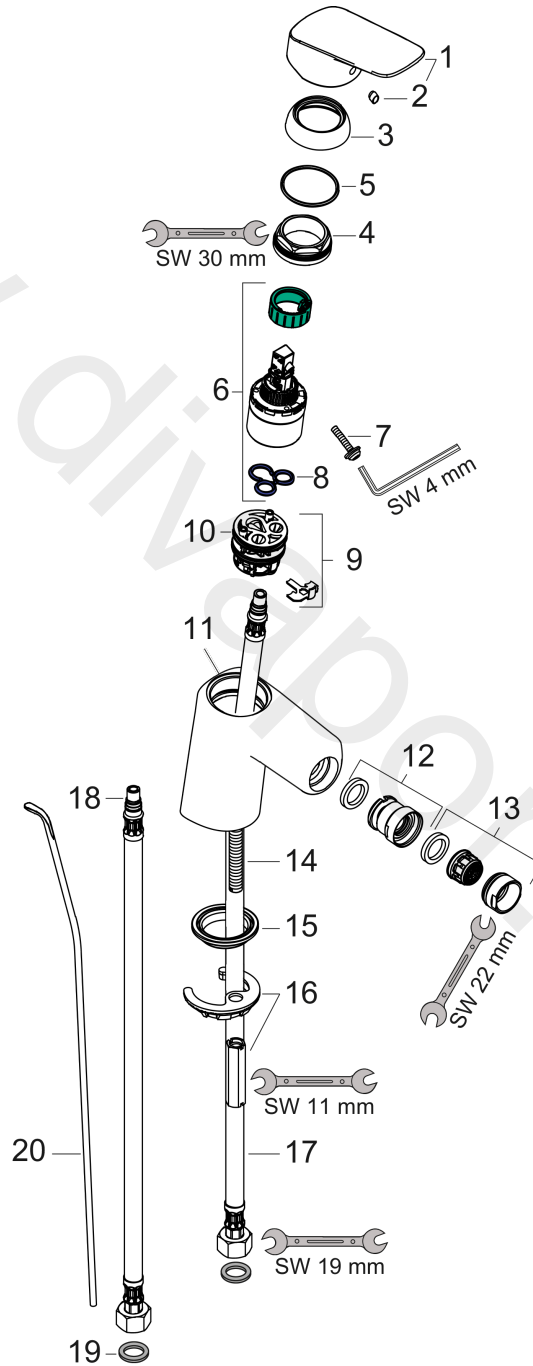

Logis

Single lever bidet mixer 70 with pop-up waste set

Surfaces: Article Number: **71204000**

Exploded Drawing

Year of production: **10/14 - 12/14**

Logis

Single lever bidet mixer 70 with pop-up waste set

Surfaces: Article Number: **71204000**

Spare part list

Year of production: **10/14 - 12/14**

Pos.	Description	Article Number	Price	PU
1	handle	92224000	£ 51,00	1
2	screw cover	96338000	£ 3,30	1
3	flange	97406000	£ 20,50	1
4	nut	97209000	£ 16,10	1
5	O-Ring 32x2	98193000	£ 3,30	1
6	cartridge, assy	92730000	£ 35,00	1
7	locking screw for handle	95140000	£ 6,10	1
8	seal	95008000	£ 9,00	1
9	adapter for cartridge	98750000	£ 13,30	1
10	O-Ring 30x2	98186000	£ 3,30	1
11	O-ring 35x2	92604000	£ 6,10	1
12	ball joint	92036000	£ 25,00	1
13	aerator M24x1 (7 l/min)	13085000	£ 13,30	1
14	screw M8 x 68	97736000	£ 6,10	1
15	seal Ø 42	98722000	£ 6,10	1
16	fixing set	96016000	£ 35,00	1
17	connection hose 450 mm M8x0,75 G3/8	97206000	£ 35,00	1
18	O-ring 7x1,5	98422000	£ 3,30	1
19	sealing set	95581000	£ 6,10	1
20	pull rod	96657000	£ 13,30	1
a	pop up waste	92168000	£ 43,00	1