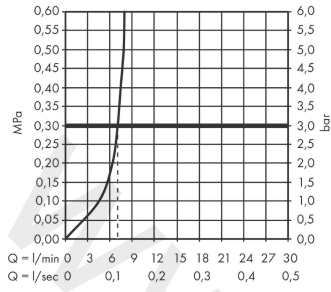

Logis

Single lever bidet mixer 70 with metal pop-up waste set

Finish: **Chrome** Article Number: **71203000**

Flowchart

www.divapor.com