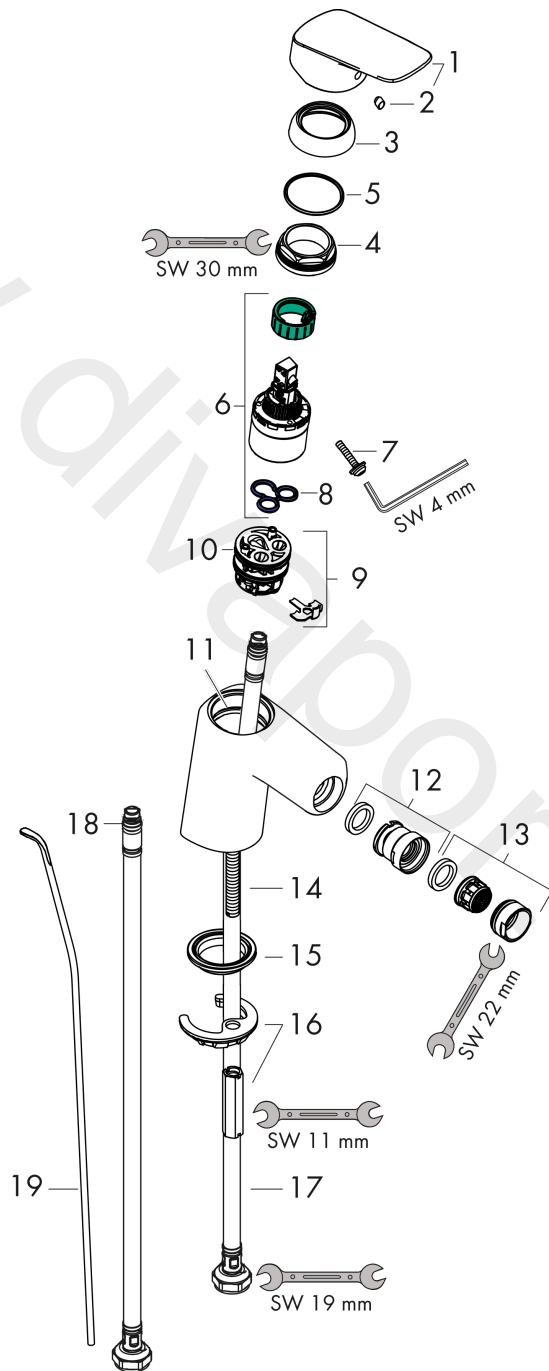

##### product features

- consists of: single lever bidet mixer, waste set
- projection: 119 mm
- spout height: 71 mm
- aerator with ball pivot
- spray type: normal spray
- maximum flow rate at 3 bar: 7,2 l/min
- ceramic cartridge
- temperature limitation adjustable
- suitable for continuous flow water heaters
- pop-up waste set G 1¼
- material waste set: metal
- connection type: G ¾ connections
- connection dimension: DN15

#### Scale drawing

**Logis**

**Single lever bidet mixer 70 with metal pop-up waste set**

Finish: **Chrome** Article Number: **71203000**

**Flowchart**

www.divapor.com

Logis

Single lever bidet mixer 70 with metal pop-up waste set

Finish: **Chrome** Article Number: **71203000**

Exploded Drawing

Year of production: >10/17

### Spare part list

Year of production: >10/17

Pos.	Description	Article Number	Price	PU
1	handle	92224000	£ 51,00	1
2	screw cover	96338000	£ 3,30	1
3	flange	97406000	£ 20,50	1
4	nut	97209000	£ 16,10	1
5	O-Ring 32x2	98193000	£ 3,30	1
6	cartridge, assy	92730000	£ 35,00	1
7	locking screw for handle	95140000	£ 6,10	1
8	seal	95008000	£ 9,00	1
9	adapter for cartridge	98750000	£ 13,30	1
10	O-Ring 30x2	98186000	£ 3,30	1
11	O-ring 35x2	92604000	£ 6,10	1
12	ball joint	92036000	£ 25,00	1
13	aerator M24x1 (7 l/min)	92509000	£ 20,50	1
14	screw M8 x 68	97736000	£ 6,10	1
15	seal Ø 42	98722000	£ 6,10	1
16	fixing set	96016000	£ 35,00	1
17	connection hose 450 mm M8x0,75 G3/8	97206000	£ 35,00	1
18	O-ring 6,6x1,6	93019000	£ 3,30	1
19	pull rod	96657000	£ 13,30	1
a	pop up waste	94139000	£ 96,00	1
b	pop up waste	94139007	-	1