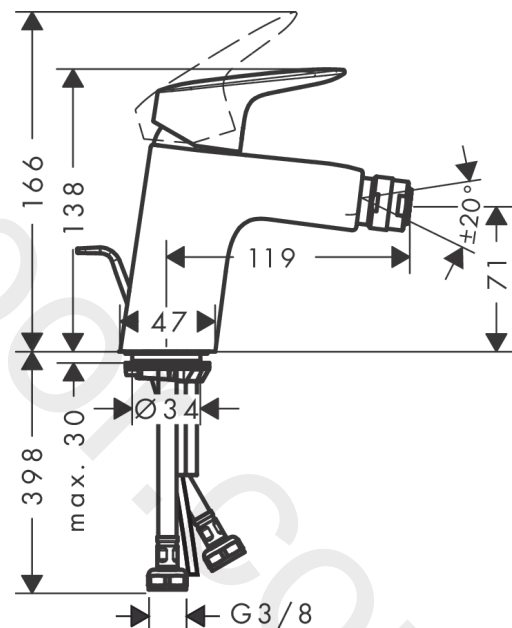

Scale drawing