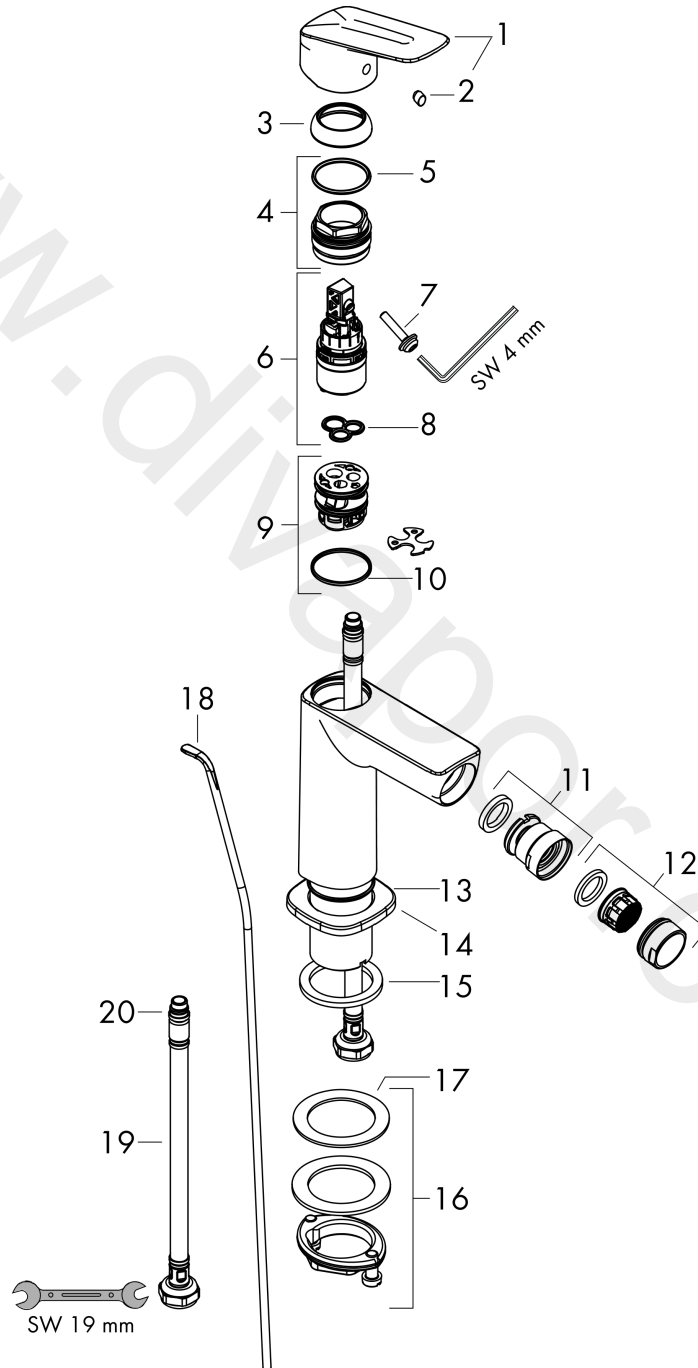

Logis

Single lever bidet mixer 110 Fine with pop-up waste set

Finish: **Chrome** Article Number: **71201000**

Description

product features

- consists of: single lever bidet mixer, waste set
- projection: 112 mm
- spout height: 102 mm
- aerator with ball pivot
- spray type: normal spray
- maximum flow rate at 3 bar: 5 l/min
- ceramic cartridge
- temperature limitation adjustable
- suitable for continuous flow water heaters
- material waste set: synthetic
- connection type: G 3/8 connections
- connection dimension: DN15
- EU taxonomy: max. 6 l/min - Substantial Contribution (SC) possible

Article Details

Price excl. VAT

123,33 £

Technology

Product image

Scale drawing

Logis

Single lever bidet mixer 110 Fine with pop-up waste set

Finish: **Chrome** Article Number: **71201000**

Flowchart

www.divapor.com

Logis
Single lever bidet mixer 110 Fine with pop-up waste set
 Finish: **Chrome** Article Number: **71201000**

Exploded Drawing

Year of production: >11/21

Logis

Single lever bidet mixer 110 Fine with pop-up waste set

Finish: **Chrome** Article Number: **71201000**

Spare part list

Year of production: >11/21

Pos.	Description	Article Number	Price	PU
1	handle	94376000	£ 64,00	1
2	screw cover	96338000	£ 3,30	1
3	flange	98863000	£ 51,00	1
4	nut	98864000	£ 43,00	1
5	O-ring 24x2	98388000	£ 3,30	1
6	cartridge, assy	97685000	£ 64,00	1
7	locking screw for handle	95140000	£ 6,10	1
8	seal	98865000	£ 35,00	1
9	adapter for cartridge	98866000	£ 35,00	1
10	O-ring 23x2	98398000	£ 3,30	1
11	ball joint	92036000	£ 25,00	1
12	aerator M24x1 (5 l/min)	13185000	£ 22,30	1
13	O-ring 30x1,5	98433000	£ 3,30	1
14	escutcheon	94382000	£ 35,00	1
15	flat seal	98749000	£ 6,10	1
16	fixing set (Ø 32)	13961000	£ 25,00	1
17	lever collar	97548000	£ 3,30	1
18	pull rod	96657000	£ 13,30	1
19	connection hose 450 mm M8x0,75 G3/8	97206000	£ 35,00	1
20	O-ring 6,6x1,6	93019000	£ 3,30	1
a	pop up waste	92168000	£ 43,00	1
b	fixation extension 35 mm	13898000	£ 79,00	1