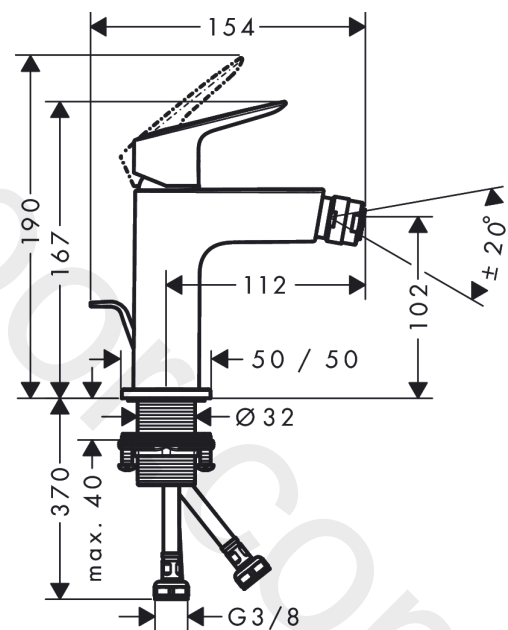

Logis

Single lever bidet mixer 110 Fine with pop-up waste set

Finish: **Chrome** Article Number: **71201000**

Description

product features

- consists of: single lever bidet mixer, waste set
- projection: 112 mm
- spout height: 102 mm
- aerator with ball pivot
- spray type: normal spray
- maximum flow rate at 3 bar: 5 l/min
- ceramic cartridge
- temperature limitation adjustable
- suitable for continuous flow water heaters
- material waste set: synthetic
- connection type: G 3/8 connections
- connection dimension: DN15
- EU taxonomy: max. 6 l/min - Substantial Contribution (SC) possible

Article Details

Price excl. VAT

123,33 £

Technology

Product image

Scale drawing

Logis

Single lever bidet mixer 110 Fine with pop-up waste set

Finish: **Chrome** Article Number: **71201000**

Flowchart

www.divapor.com

Logis
Single lever bidet mixer 110 Fine with pop-up waste set
 Finish: **Chrome** Article Number: **71201000**

Exploded Drawing

Year of production: >11/21

Logis

Single lever bidet mixer 110 Fine with pop-up waste set

Finish: **Chrome** Article Number: **71201000**

Spare part list

Year of production: >11/21

Pos.	Description	Article Number	Price	PU
1	handle	94376000	£ 64,00	1
2	screw cover	96338000	£ 3,30	1
3	flange	98863000	£ 51,00	1
4	nut	98864000	£ 43,00	1
5	O-ring 24x2	98388000	£ 3,30	1
6	cartridge, assy	97685000	£ 64,00	1
7	locking screw for handle	95140000	£ 6,10	1
8	seal	98865000	£ 35,00	1
9	adapter for cartridge	98866000	£ 35,00	1
10	O-ring 23x2	98398000	£ 3,30	1
11	ball joint	92036000	£ 25,00	1
12	aerator M24x1 (5 l/min)	13185000	£ 22,30	1
13	O-ring 30x1,5	98433000	£ 3,30	1
14	escutcheon	94382000	£ 35,00	1
15	flat seal	98749000	£ 6,10	1
16	fixing set (Ø 32)	13961000	£ 25,00	1
17	lever collar	97548000	£ 3,30	1
18	pull rod	96657000	£ 13,30	1
19	connection hose 450 mm M8x0,75 G3/8	97206000	£ 35,00	1
20	O-ring 6,6x1,6	93019000	£ 3,30	1
a	pop up waste	92168000	£ 43,00	1
b	fixation extension 35 mm	13898000	£ 79,00	1