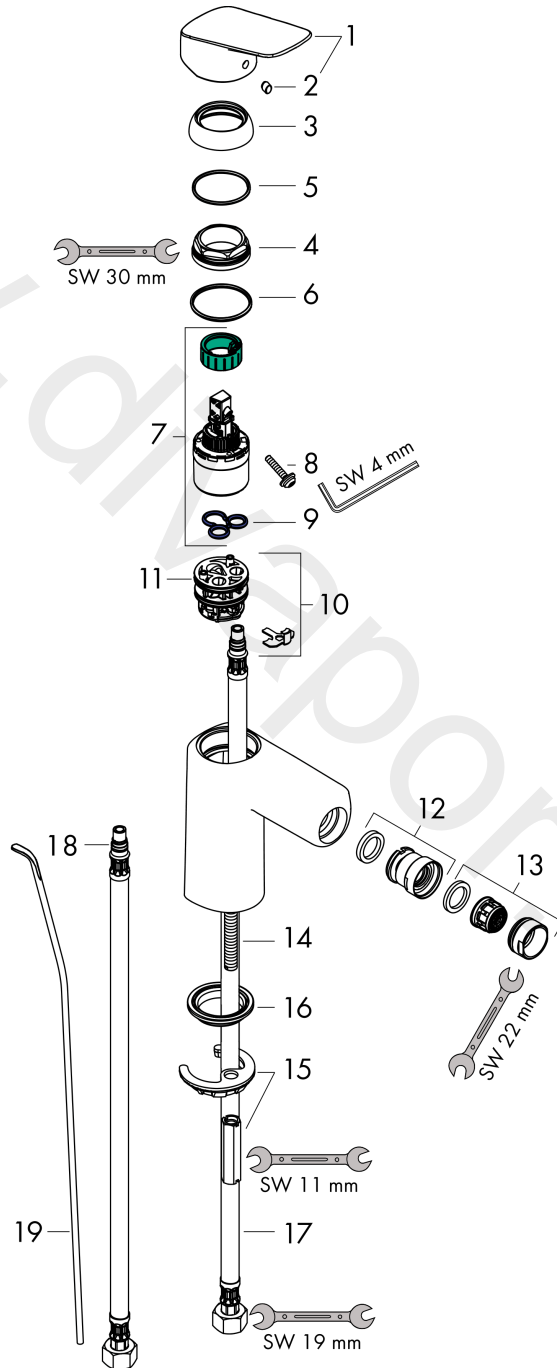

Logis

Single lever bidet mixer 100 with pop-up waste set

Surfaces: Article Number: 71200000

Exploded Drawing

Year of production: 04/14 - 12/14

Logis

Single lever bidet mixer 100 with pop-up waste set

Surfaces: Article Number: **71200000**

Spare part list

Year of production: 04/14 - 12/14

| Pos. | Description | Article Number | Price | PU |
|------|-------------------------------------|----------------|---------|----|
| 1 | handle | 92224000 | £ 51,00 | 1 |
| 2 | screw cover | 96338000 | £ 3,30 | 1 |
| 3 | flange | 97406000 | £ 20,50 | 1 |
| 4 | nut | 97209000 | £ 16,10 | 1 |
| 5 | O-Ring 32x2 | 98193000 | £ 3,30 | 1 |
| 6 | O-ring 35x2 | 92604000 | £ 6,10 | 1 |
| 7 | cartridge, assy | 92730000 | £ 35,00 | 1 |
| 8 | locking screw for handle | 95140000 | £ 6,10 | 1 |
| 9 | seal | 95008000 | £ 9,00 | 1 |
| 10 | adapter for cartridge | 98750000 | £ 13,30 | 1 |
| 11 | O-Ring 30x2 | 98186000 | £ 3,30 | 1 |
| 12 | ball joint | 92036000 | £ 25,00 | 1 |
| 13 | aerator M24x1 (7 l/min) | 13085000 | £ 13,30 | 1 |
| 14 | screw M8 x 68 | 97736000 | £ 6,10 | 1 |
| 15 | seal Ø 42 | 98722000 | £ 6,10 | 1 |
| 16 | fixing set | 96016000 | £ 35,00 | 1 |
| 17 | connection hose 450 mm M8x0,75 G3/8 | 97206000 | £ 35,00 | 1 |
| 18 | O-ring 7x1,5 | 98422000 | £ 3,30 | 1 |
| 19 | pull rod | 96657000 | £ 13,30 | 1 |
| a | pop up waste | 92168000 | £ 43,00 | 1 |