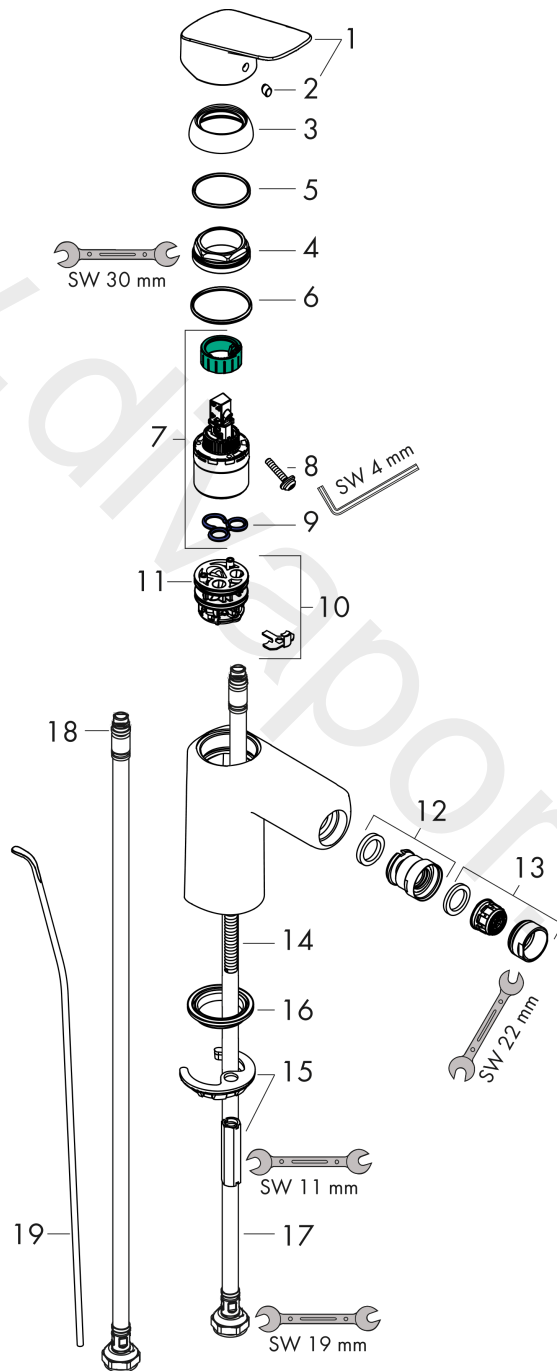

Logis

Single lever bidet mixer 100 with pop-up waste set

Finish: **Chrome** Article Number: **71200000**

Description

product features

- consists of: single lever bidet mixer, waste set
- projection: 119 mm
- spout height: 99 mm
- aerator with ball pivot
- spray type: normal spray
- maximum flow rate at 3 bar: 7,2 l/min
- ceramic cartridge
- temperature limitation adjustable
- suitable for continuous flow water heaters
- pop-up waste set G 1¼
- material waste set: synthetic
- connection type: G ¾ connections
- connection dimension: DN15

Exploded Drawing

Year of production: >05/15

Logis

Single lever bidet mixer 100 with pop-up waste set

Finish: **Chrome** Article Number: **71200000**

Spare part list

Year of production: >05/15

| Pos. | Description | Article Number | Price | PU |
|------|-------------------------------------|----------------|---------|----|
| 1 | handle | 92224000 | £ 51,00 | 1 |
| 2 | screw cover | 96338000 | £ 3,30 | 1 |
| 3 | flange | 97406000 | £ 20,50 | 1 |
| 4 | nut | 97209000 | £ 16,10 | 1 |
| 5 | O-Ring 32x2 | 98193000 | £ 3,30 | 1 |
| 6 | O-ring 35x2 | 92604000 | £ 6,10 | 1 |
| 7 | cartridge, assy | 92730000 | £ 35,00 | 1 |
| 8 | locking screw for handle | 95140000 | £ 6,10 | 1 |
| 9 | seal | 95008000 | £ 9,00 | 1 |
| 10 | adapter for cartridge | 98750000 | £ 13,30 | 1 |
| 11 | O-Ring 30x2 | 98186000 | £ 3,30 | 1 |
| 12 | ball joint | 92036000 | £ 25,00 | 1 |
| 13 | aerator M24x1 (7 l/min) | 92509000 | £ 20,50 | 1 |
| 14 | screw M8 x 68 | 97736000 | £ 6,10 | 1 |
| 15 | fixing set | 96016000 | £ 35,00 | 1 |
| 16 | seal Ø 42 | 98722000 | £ 6,10 | 1 |
| 17 | connection hose 450 mm M8x0,75 G3/8 | 97206000 | £ 35,00 | 1 |
| 18 | O-ring 6,6x1,6 | 93019000 | £ 3,30 | 1 |
| 19 | pull rod | 96657000 | £ 13,30 | 1 |
| a | pop up waste | 92168000 | £ 43,00 | 1 |