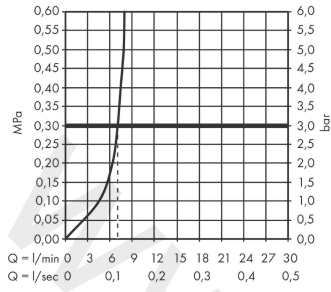

Logis

Single lever bidet mixer 100 with pop-up waste set

Finish: **Chrome** Article Number: **71200000**

Flowchart

www.divapor.com