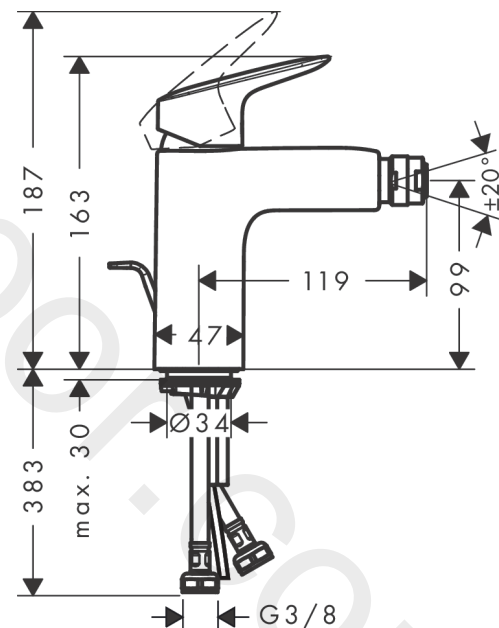

Scale drawing