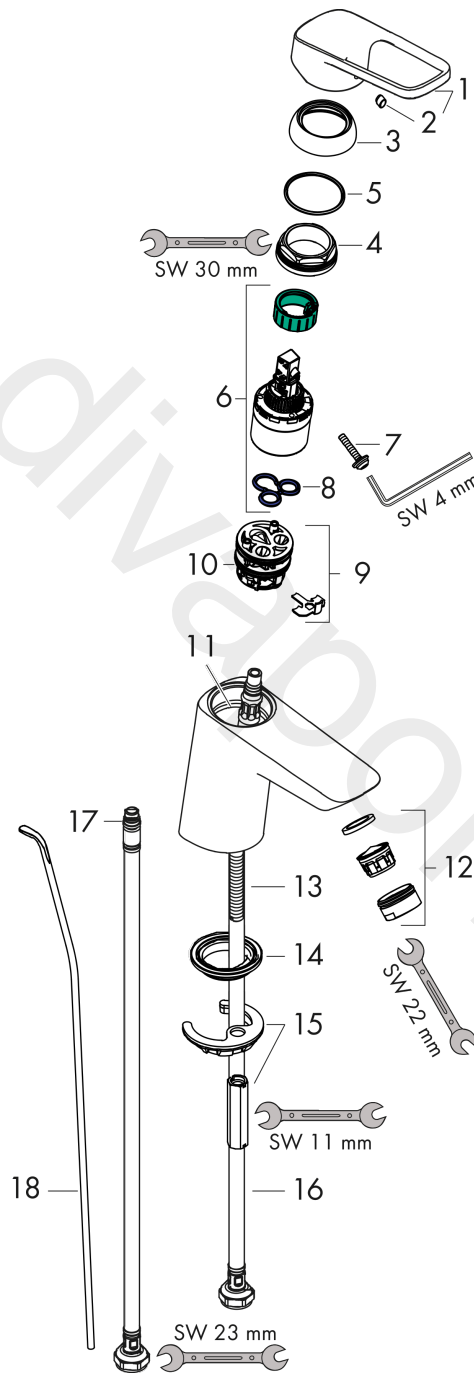

##### product features

- consists of: single lever basin mixer, waste set
- ComfortZone 70
- projection: 107 mm
- spout height: 67 mm
- handle variant: lever handle
- spray type: normal spray
- maximum flow rate at 3 bar: 3,8 l/min
- ceramic cartridge
- temperature limitation adjustable
- pop-up waste set G 1¼
- material waste set: synthetic
- connection type: G ½ connections
- connection dimension: DN15

#### Scale drawing

**Logis Loop**

**Single lever basin mixer 70 with pop-up waste set 2 ticks**

Finish: **Chrome** Article Number: **71188009**

**Flowchart**

www.divapor.com

**Logis Loop**  
**Single lever basin mixer 70 with pop-up waste set 2 ticks**  
 Finish: **Chrome** Article Number: **71188009**

**Exploded Drawing**

Year of production: >04/20

### Spare part list

Year of production: >04/20

Pos.	Description	Article Number	Price	PU
1	handle	93011000	£ 43,00	1
2	screw cover	96338000	£ 3,30	1
3	flange	97406000	£ 20,50	1
4	nut	97209000	£ 16,10	1
5	O-Ring 32x2	98193000	£ 3,30	1
6	cartridge, assy	95646000	£ 96,00	1
7	locking screw for handle	95140000	£ 6,10	1
8	seal	95008000	£ 9,00	1
9	adapter for cartridge	98750000	£ 13,30	1
10	O-Ring 30x2	98186000	£ 3,30	1
11	O-ring 35x2	92604000	£ 6,10	1
12	aerator M24x1	98453000	£ 20,50	1
13	screw M8 x 68	97736000	£ 6,10	1
14	seal Ø 42	98722000	£ 6,10	1
15	fixing set	96016000	£ 35,00	1
16	connection hose 450 mm G½	93020000	£ 35,00	1
17	O-ring 6,6x1,6	93019000	£ 3,30	1
18	pull rod	96657000	£ 13,30	1
a	pop up waste	94139007	-	1