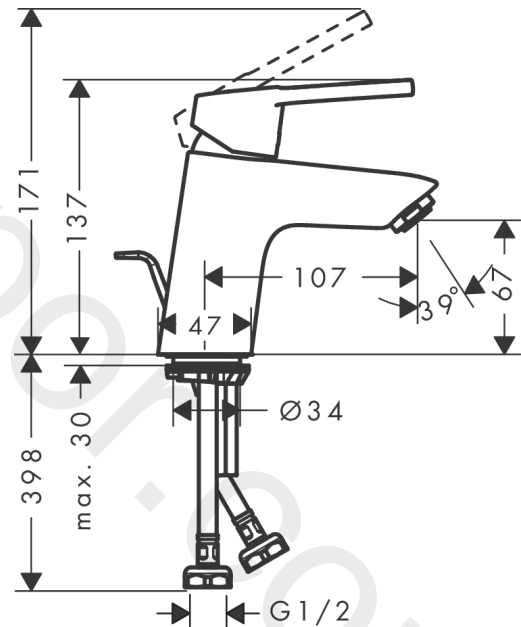

Scale drawing