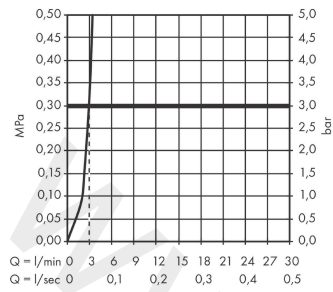

##### product features

- consists of: single lever basin mixer, waste set
- ComfortZone 70
- projection: 107 mm
- spout height: 67 mm
- handle variant: lever handle
- spray type: normal spray
- maximum flow rate at 3 bar: 3,8 l/min
- ceramic cartridge
- temperature limitation adjustable
- pop-up waste set G 1¼
- material waste set: synthetic
- connection type: G ½ connections
- connection dimension: DN15

#### Scale drawing

**Logis Loop**

**Single lever basin mixer 70 with pop-up waste set 2 ticks**

Finish: **Chrome** Article Number: **71188009**

**Flowchart**

www.divapor.com

**Logis Loop**  
**Single lever basin mixer 70 with pop-up waste set 2 ticks**  
 Finish: **Chrome** Article Number: **71188009**