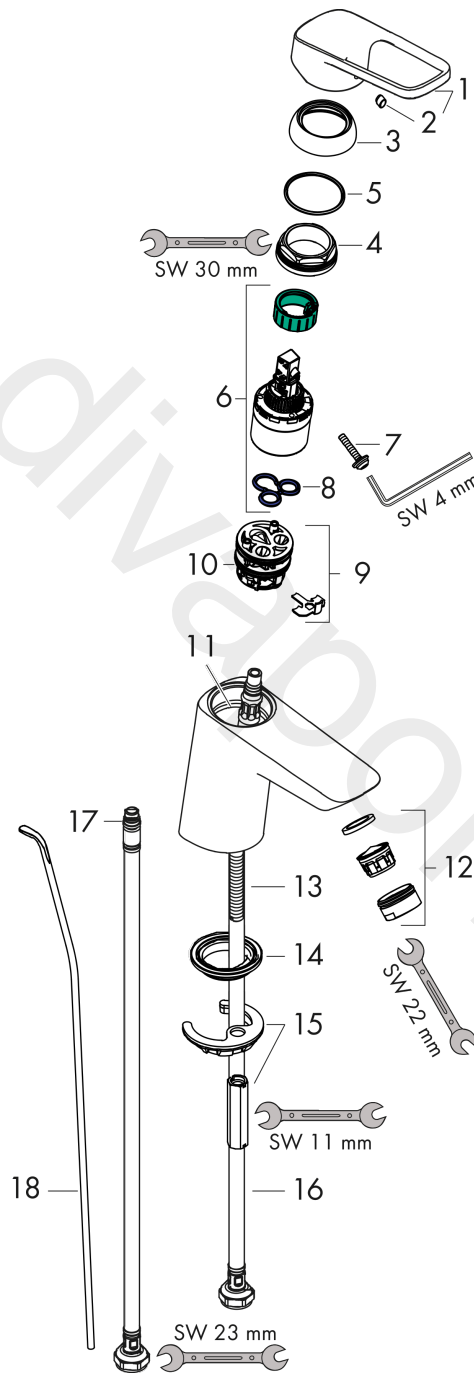

Logis Loop

Single lever basin mixer 100 with pop-up waste set 2 ticks

Finish: **Chrome** Article Number: **71187009**

Description

product features

- consists of: single lever basin mixer, waste set
- ComfortZone 100
- projection: 108 mm
- spout height: 93 mm
- handle variant: lever handle
- spray type: normal spray
- maximum flow rate at 3 bar: 3,8 l/min
- ceramic cartridge
- temperature limitation adjustable
- pop-up waste set G 1¼
- material waste set: synthetic
- connection type: G ½ connections
- connection dimension: DN15

Technology

Product image

Scale drawing

Logis Loop
Single lever basin mixer 100 with pop-up waste set 2 ticks
 Finish: **Chrome** Article Number: **71187009**

Flowchart

www.divapor.com

Logis Loop
Single lever basin mixer 100 with pop-up waste set 2 ticks
 Finish: **Chrome** Article Number: **71187009**

Exploded Drawing

Year of production: >04/20

Logis Loop

Single lever basin mixer 100 with pop-up waste set 2 ticks

Finish: **Chrome** Article Number: **71187009**

Spare part list

Year of production: >04/20

Pos.	Description	Article Number	Price	PU
1	handle	93011000	£ 43,00	1
2	screw cover	96338000	£ 3,30	1
3	flange	97406000	£ 20,50	1
4	nut	97209000	£ 16,10	1
5	O-Ring 32x2	98193000	£ 3,30	1
6	cartridge, assy	95646000	£ 96,00	1
7	locking screw for handle	95140000	£ 6,10	1
8	seal	95008000	£ 9,00	1
9	adapter for cartridge	98750000	£ 13,30	1
10	O-Ring 30x2	98186000	£ 3,30	1
11	O-ring 35x2	92604000	£ 6,10	1
12	aerator M24x1	98453000	£ 20,50	1
13	screw M8 x 68	97736000	£ 6,10	1
14	seal Ø 42	98722000	£ 6,10	1
15	fixing set	96016000	£ 35,00	1
16	connection hose 450 mm G½	93020000	£ 35,00	1
17	O-ring 6,6x1,6	93019000	£ 3,30	1
18	pull rod	96657000	£ 13,30	1
a	pop up waste	94139007	-	1