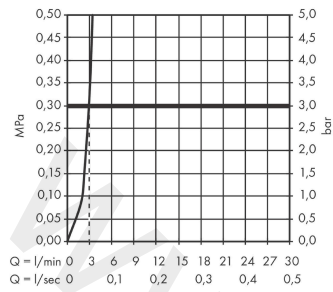

Logis Loop

Single lever basin mixer 100 with pop-up waste set 2 ticks

Finish: **Chrome** Article Number: **71187009**

Description

product features

- consists of: single lever basin mixer, waste set
- ComfortZone 100
- projection: 108 mm
- spout height: 93 mm
- handle variant: lever handle
- spray type: normal spray
- maximum flow rate at 3 bar: 3,8 l/min
- ceramic cartridge
- temperature limitation adjustable
- pop-up waste set G 1¼
- material waste set: synthetic
- connection type: G ½ connections
- connection dimension: DN15

Technology

Product image

Scale drawing

Logis Loop
Single lever basin mixer 100 with pop-up waste set 2 ticks
 Finish: **Chrome** Article Number: **71187009**

Flowchart

www.divapor.com

Logis Loop
Single lever basin mixer 100 with pop-up waste set 2 ticks
 Finish: **Chrome** Article Number: **71187009**

Exploded Drawing

Year of production: >04/20

Logis Loop

Single lever basin mixer 100 with pop-up waste set 2 ticks

Finish: **Chrome** Article Number: **71187009**

Spare part list

Year of production: >04/20

Pos.	Description	Article Number	Price	PU
1	handle	93011000	£ 43,00	1
2	screw cover	96338000	£ 3,30	1
3	flange	97406000	£ 20,50	1
4	nut	97209000	£ 16,10	1
5	O-Ring 32x2	98193000	£ 3,30	1
6	cartridge, assy	95646000	£ 96,00	1
7	locking screw for handle	95140000	£ 6,10	1
8	seal	95008000	£ 9,00	1
9	adapter for cartridge	98750000	£ 13,30	1
10	O-Ring 30x2	98186000	£ 3,30	1
11	O-ring 35x2	92604000	£ 6,10	1
12	aerator M24x1	98453000	£ 20,50	1
13	screw M8 x 68	97736000	£ 6,10	1
14	seal Ø 42	98722000	£ 6,10	1
15	fixing set	96016000	£ 35,00	1
16	connection hose 450 mm G½	93020000	£ 35,00	1
17	O-ring 6,6x1,6	93019000	£ 3,30	1
18	pull rod	96657000	£ 13,30	1
a	pop up waste	94139007	-	1