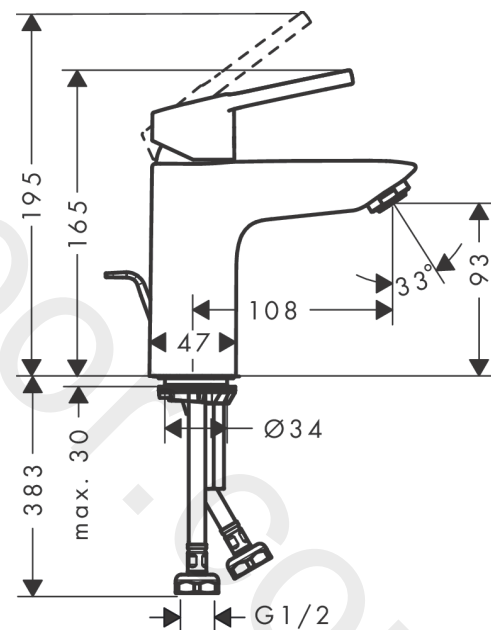

Logis Loop

Single lever basin mixer 100 with pop-up waste set 2 ticks

Finish: **Chrome** Article Number: **71187009**

Description

product features

- consists of: single lever basin mixer, waste set
- ComfortZone 100
- projection: 108 mm
- spout height: 93 mm
- handle variant: lever handle
- spray type: normal spray
- maximum flow rate at 3 bar: 3,8 l/min
- ceramic cartridge
- temperature limitation adjustable
- pop-up waste set G 1¼
- material waste set: synthetic
- connection type: G ½ connections
- connection dimension: DN15

Technology

Product image

Scale drawing

Logis Loop
Single lever basin mixer 100 with pop-up waste set 2 ticks
 Finish: **Chrome** Article Number: **71187009**

Flowchart

www.divapor.com

Logis Loop
Single lever basin mixer 100 with pop-up waste set 2 ticks
 Finish: **Chrome** Article Number: **71187009**

Exploded Drawing

Year of production: >04/20

Logis Loop

Single lever basin mixer 100 with pop-up waste set 2 ticks

Finish: **Chrome** Article Number: **71187009**

Spare part list

Year of production: >04/20

Pos.	Description	Article Number	Price	PU
1	handle	93011000	£ 43,00	1
2	screw cover	96338000	£ 3,30	1
3	flange	97406000	£ 20,50	1
4	nut	97209000	£ 16,10	1
5	O-Ring 32x2	98193000	£ 3,30	1
6	cartridge, assy	95646000	£ 96,00	1
7	locking screw for handle	95140000	£ 6,10	1
8	seal	95008000	£ 9,00	1
9	adapter for cartridge	98750000	£ 13,30	1
10	O-Ring 30x2	98186000	£ 3,30	1
11	O-ring 35x2	92604000	£ 6,10	1
12	aerator M24x1	98453000	£ 20,50	1
13	screw M8 x 68	97736000	£ 6,10	1
14	seal Ø 42	98722000	£ 6,10	1
15	fixing set	96016000	£ 35,00	1
16	connection hose 450 mm G½	93020000	£ 35,00	1
17	O-ring 6,6x1,6	93019000	£ 3,30	1
18	pull rod	96657000	£ 13,30	1
a	pop up waste	94139007	-	1