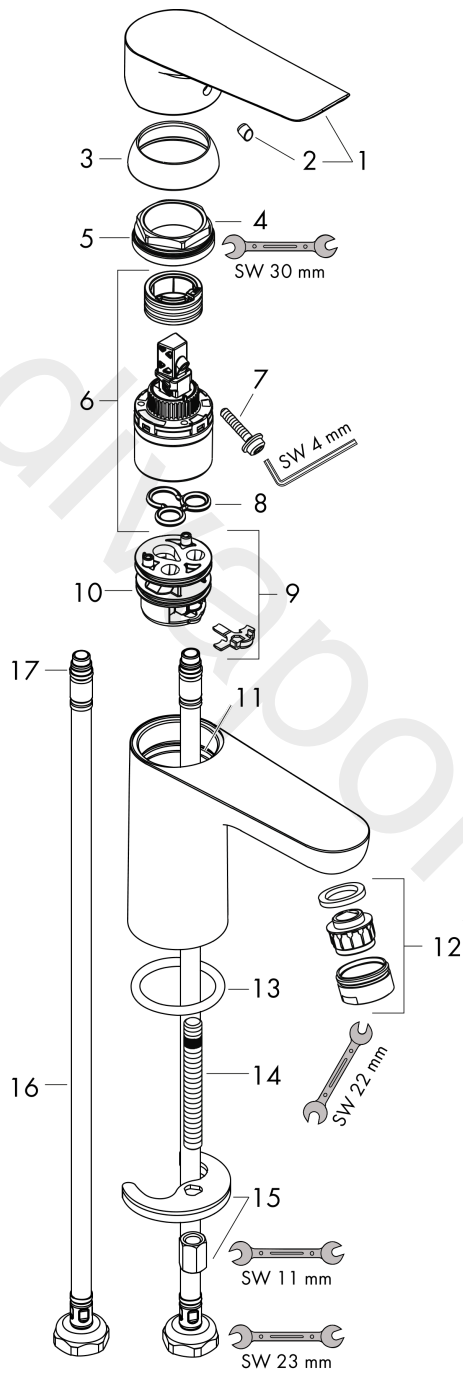

Logis E

Single lever basin mixer 70 without waste set

Finish: **Chrome** Article Number: **71184000**

Description

product features

- consists of: single lever basin mixer, waste set
- ComfortZone 70
- projection: 107 mm
- spout height: 75 mm
- handle variant: lever handle
- spray type: normal spray
- maximum flow rate at 3 bar: 5 l/min
- ceramic cartridge
- temperature limitation adjustable
- suitable for continuous flow water heaters
- connection type: G 3/8 connections
- connection dimension: DN15

Technology

Product image

Scale drawing

Flowchart

Logis E
Single lever basin mixer 70 without waste set
 Finish: **Chrome** Article Number: **71184000**

Exploded Drawing

Year of production: >04/20

Logis E

Single lever basin mixer 70 without waste set

Finish: **Chrome** Article Number: **71184000**

Spare part list

Year of production: >04/20

Pos.	Description	Article Number	Price	PU
1	handle	93024000	£ 51,00	1
2	screw cover	96338000	£ 3,30	1
3	flange	97406000	£ 20,50	1
4	nut	97209000	£ 16,10	1
5	O-Ring 32x2	98193000	£ 3,30	1
6	cartridge, assy	92730000	£ 35,00	1
7	locking screw for handle	95140000	£ 6,10	1
8	seal	95008000	£ 9,00	1
9	adapter for cartridge	98750000	£ 13,30	1
10	O-Ring 30x2	98186000	£ 3,30	1
11	O-ring 35x2	92604000	£ 6,10	1
12	aerator M24x1 (5 l/min)	92372000	£ 20,50	1
13	seal Ø 42	98722000	£ 6,10	1
14	screw M8 x 68	97736000	£ 6,10	1
15	fixing set	96016000	£ 35,00	1
16	connection hose 450 mm G½	93020000	£ 35,00	1
17	O-ring 6,6x1,6	93019000	£ 3,30	1