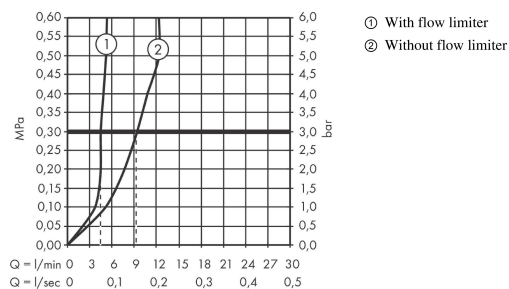

Logis E

Single lever basin mixer 70 without waste set

Finish: **Chrome** Article Number: **71184000**

Description

product features

- consists of: single lever basin mixer, waste set
- ComfortZone 70
- projection: 107 mm
- spout height: 75 mm
- handle variant: lever handle
- spray type: normal spray
- maximum flow rate at 3 bar: 5 l/min
- ceramic cartridge
- temperature limitation adjustable
- suitable for continuous flow water heaters
- connection type: G 3/8 connections
- connection dimension: DN15

Technology

Product image

Scale drawing

Flowchart

Logis E
Single lever basin mixer 70 without waste set
 Finish: **Chrome** Article Number: **71184000**

Exploded Drawing

Year of production: >04/20

Logis E