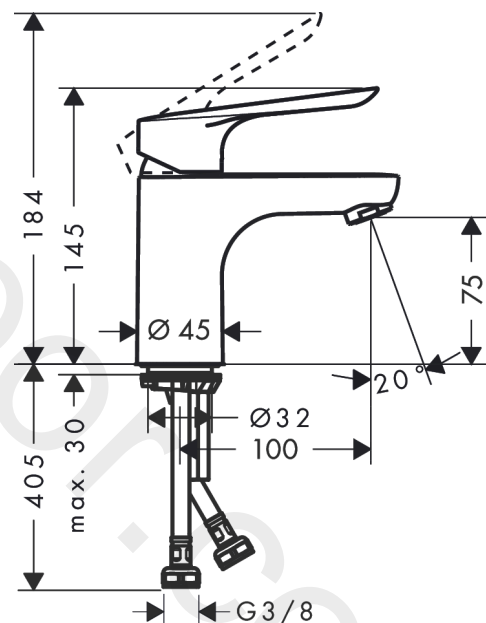

Logis E

Single lever basin mixer 70 without waste set

Finish: **Chrome** Article Number: **71184000**

Description

product features

- consists of: single lever basin mixer, waste set
- ComfortZone 70
- projection: 107 mm
- spout height: 75 mm
- handle variant: lever handle
- spray type: normal spray
- maximum flow rate at 3 bar: 5 l/min
- ceramic cartridge
- temperature limitation adjustable
- suitable for continuous flow water heaters
- connection type: G 3/8 connections
- connection dimension: DN15

Technology

Product image

Scale drawing

Flowchart

Logis E
Single lever basin mixer 70 without waste set
 Finish: **Chrome** Article Number: **71184000**

Exploded Drawing

Year of production: >04/20

Logis E

Single lever basin mixer 70 without waste set

Finish: **Chrome** Article Number: **71184000**

Spare part list

Year of production: >04/20

Pos.	Description	Article Number	Price	PU
1	handle	93024000	£ 51,00	1
2	screw cover	96338000	£ 3,30	1
3	flange	97406000	£ 20,50	1
4	nut	97209000	£ 16,10	1
5	O-Ring 32x2	98193000	£ 3,30	1
6	cartridge, assy	92730000	£ 35,00	1
7	locking screw for handle	95140000	£ 6,10	1
8	seal	95008000	£ 9,00	1
9	adapter for cartridge	98750000	£ 13,30	1
10	O-Ring 30x2	98186000	£ 3,30	1
11	O-ring 35x2	92604000	£ 6,10	1
12	aerator M24x1 (5 l/min)	92372000	£ 20,50	1
13	seal Ø 42	98722000	£ 6,10	1
14	screw M8 x 68	97736000	£ 6,10	1
15	fixing set	96016000	£ 35,00	1
16	connection hose 450 mm G½	93020000	£ 35,00	1
17	O-ring 6,6x1,6	93019000	£ 3,30	1