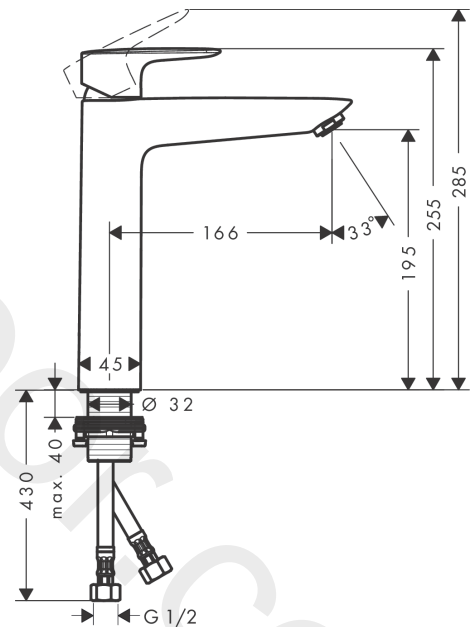

MySport

Single lever basin mixer XL

Finish: **Chrome** Article Number: **71183000**

Description

product features

- ComfortZone 190
- projection: 166 mm
- spout height: 195 mm
- handle variant: lever handle
- spray type: normal spray
- maximum flow rate at 3 bar: 9,2 l/min
- ceramic cartridge
- temperature limitation adjustable
- suitable for continuous flow water heaters
- connection type: G 1/2 connections
- connection dimension: DN15

Technology

Product image

Scale drawing

Flowchart

MySport

Single lever basin mixer XL

Finish: **Chrome** Article Number: **71183000**

Exploded Drawing

Year of production: >04/20

MySport**Single lever basin mixer XL**Finish: **Chrome** Article Number: **71183000****Spare part list**

Year of production: >04/20

Pos.	Description	Article Number	Price	PU
1	handle	92374000	£ 51,00	1
2	screw cover	96338000	£ 3,30	1
3	flange	97406000	£ 20,50	1
4	nut	97209000	£ 16,10	1
5	O-Ring 32x2	98193000	£ 3,30	1
6	cartridge, assy	92730000	£ 35,00	1
7	locking screw for handle	95140000	£ 6,10	1
8	seal	95008000	£ 9,00	1
9	adapter for cartridge	98750000	£ 13,30	1
10	O-Ring 30x2	98186000	£ 3,30	1
11	O-ring 35x2	92604000	£ 6,10	1
12	aerator M24x1 (5 l/min)	92372000	£ 20,50	1
13	flat seal	98749000	£ 6,10	1
14	fixing set (Ø 32)	13961000	£ 25,00	1
15	lever collar	97548000	£ 3,30	1
16	connection hose 600 mm M8x0,75 G1/2	92482000	£ 43,00	1
17	O-ring 7x1,5	98422000	£ 3,30	1
a	fixation extension 35 mm	13898000	£ 79,00	1