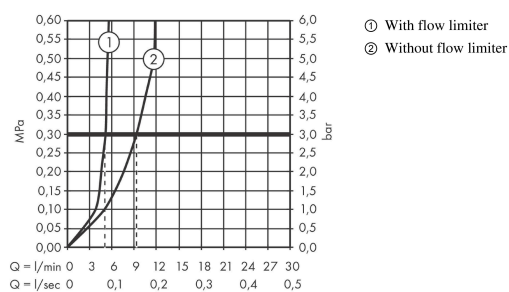

MySport

Single lever basin mixer XL

Finish: **Chrome** Article Number: **71183000**

Description

product features

- ComfortZone 190
- projection: 166 mm
- spout height: 195 mm
- handle variant: lever handle
- spray type: normal spray
- maximum flow rate at 3 bar: 9,2 l/min
- ceramic cartridge
- temperature limitation adjustable
- suitable for continuous flow water heaters
- connection type: G 1/2 connections
- connection dimension: DN15

Technology

Product image

Scale drawing

Flowchart

MySport

Single lever basin mixer XL

Finish: **Chrome** Article Number: **71183000**

Exploded Drawing