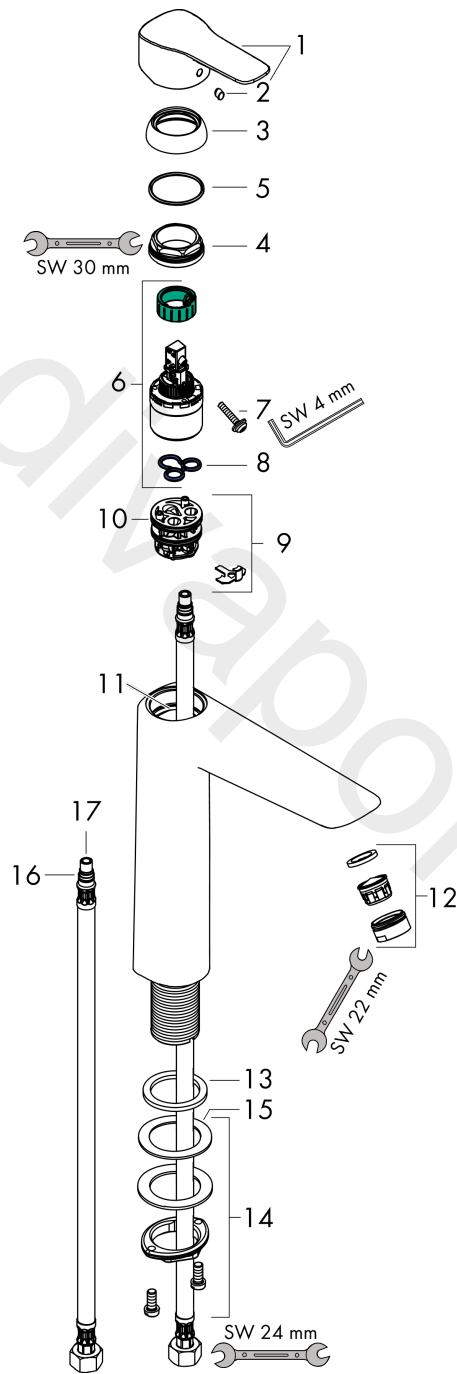

MySport

Single lever basin mixer XL

Finish: **Chrome** Article Number: **71183000**

Description

product features

- ComfortZone 190
- projection: 166 mm
- spout height: 195 mm
- handle variant: lever handle
- spray type: normal spray
- maximum flow rate at 3 bar: 9,2 l/min
- ceramic cartridge
- temperature limitation adjustable
- suitable for continuous flow water heaters
- connection type: G 1/2 connections
- connection dimension: DN15

Technology

Product image

Scale drawing

Flowchart

MySport

Single lever basin mixer XL

Finish: **Chrome** Article Number: **71183000**

Exploded Drawing

Year of production: >04/20

MySport**Single lever basin mixer XL**Finish: **Chrome** Article Number: **71183000****Spare part list**

Year of production: >04/20

Pos.	Description	Article Number	Price	PU
1	handle	92374000	£ 51,00	1
2	screw cover	96338000	£ 3,30	1
3	flange	97406000	£ 20,50	1
4	nut	97209000	£ 16,10	1
5	O-Ring 32x2	98193000	£ 3,30	1
6	cartridge, assy	92730000	£ 35,00	1
7	locking screw for handle	95140000	£ 6,10	1
8	seal	95008000	£ 9,00	1
9	adapter for cartridge	98750000	£ 13,30	1
10	O-Ring 30x2	98186000	£ 3,30	1
11	O-ring 35x2	92604000	£ 6,10	1
12	aerator M24x1 (5 l/min)	92372000	£ 20,50	1
13	flat seal	98749000	£ 6,10	1
14	fixing set (Ø 32)	13961000	£ 25,00	1
15	lever collar	97548000	£ 3,30	1
16	connection hose 600 mm M8x0,75 G1/2	92482000	£ 43,00	1
17	O-ring 7x1,5	98422000	£ 3,30	1
a	fixation extension 35 mm	13898000	£ 79,00	1